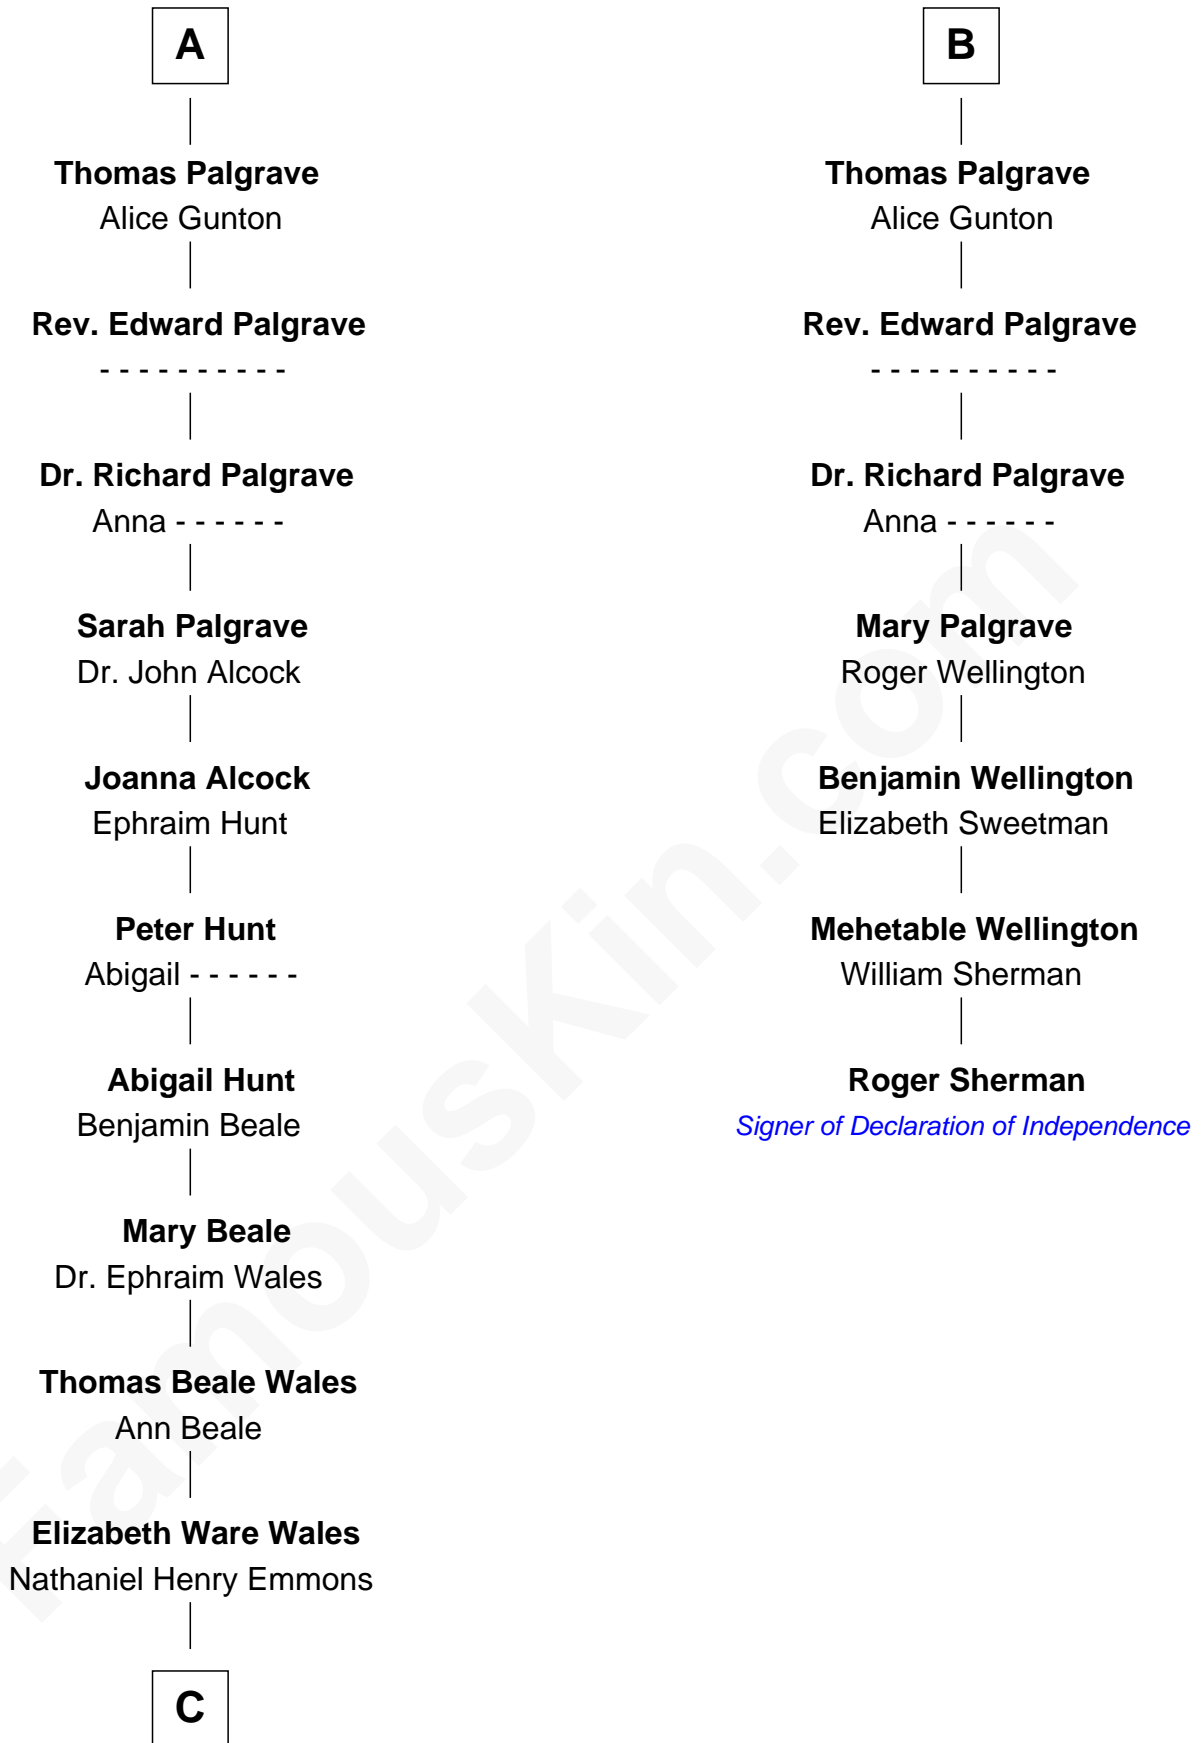

# FamousKin.com Relationship Chart of

**Paget Brewster**  
TV Actress

13th cousin 8 times removed of

**Roger Sherman**

*Signer of the Declaration of Independence*

**Edmund Fitzalan**  
Alice de Warenne

**Richard Fitzalan**  
Eleanor Plantagenet

**Sir Richard Fitzalan**  
Elizabeth de Bohun

**Elizabeth Fitzalan**  
Sir Robert Goushill

**Elizabeth Goushill**  
Sir Robert Wingfield

**Elizabeth Wingfield**  
Sir William Brandon

**Eleanor Brandon**  
John Glemham

**Anne Glemham**  
Henry Palgrave

**A**

**Richard Fitzalan**  
Eleanor Plantagenet

**Sir Richard Fitzalan**  
Elizabeth de Bohun

**Elizabeth Fitzalan**  
Sir Robert Goushill

**Elizabeth Goushill**  
Sir Robert Wingfield

**Elizabeth Wingfield**  
Sir William Brandon

**Eleanor Brandon**  
John Glemham

**Anne Glemham**  
Henry Palgrave

**B**

**C**

**Ann Wales Emmons**

Benjamin Brewster

**Dr. George Washington Wales Brewster**