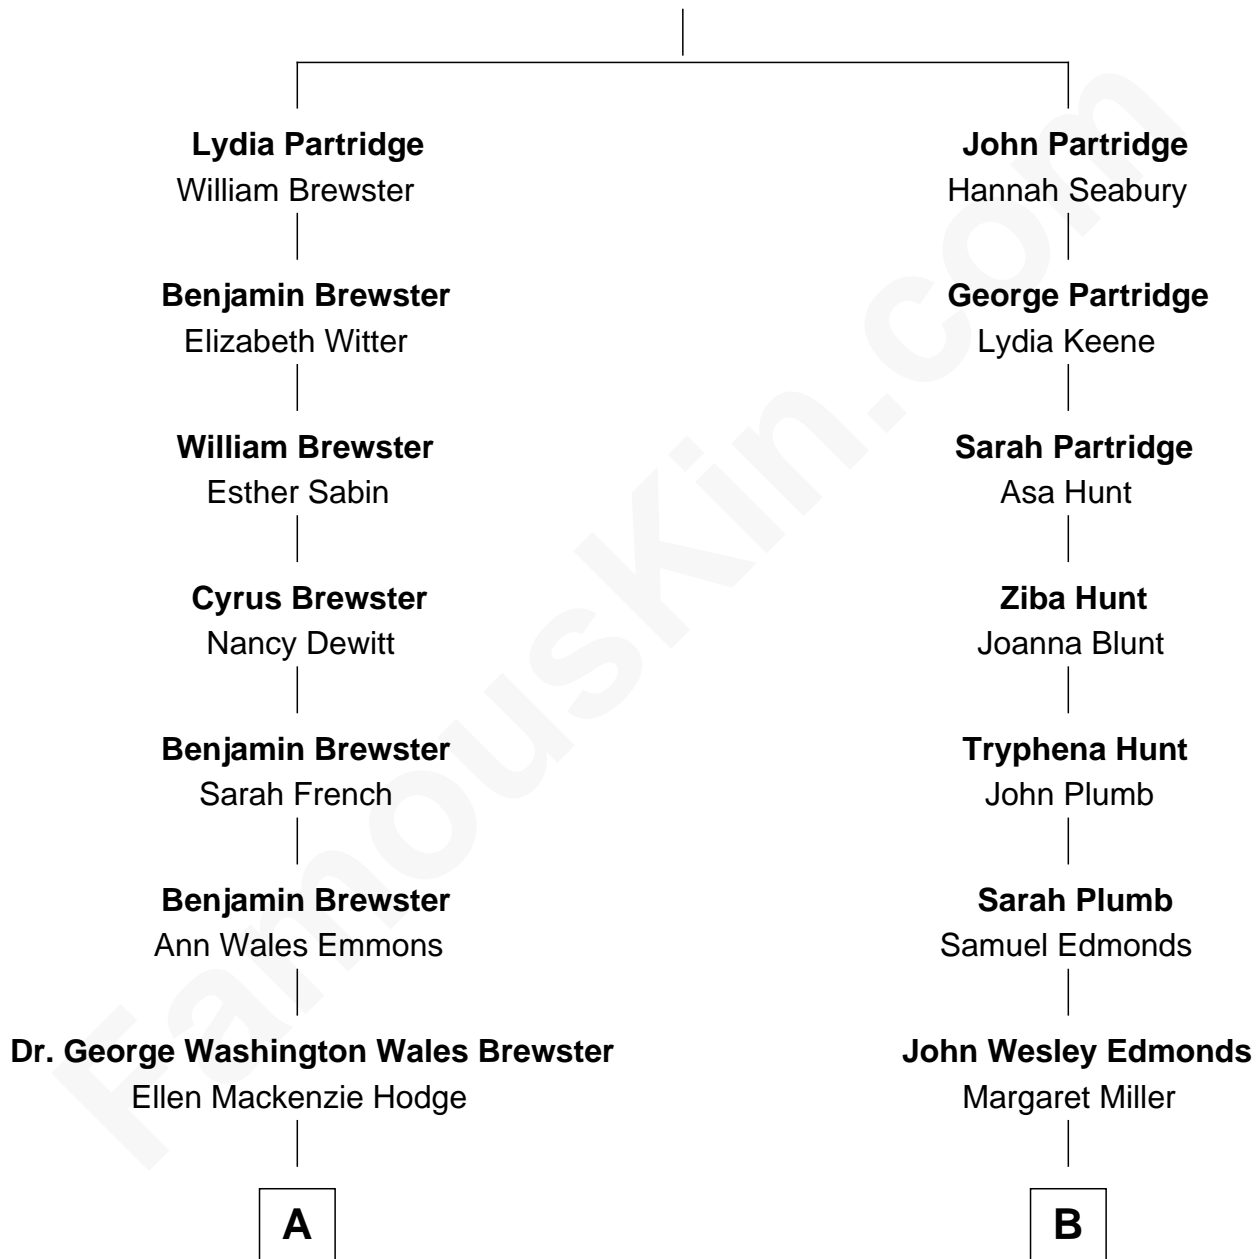

FamousKin.com Relationship Chart of

Paget Brewster

TV Actress

9th cousin of

Ernest Hemingway

Author of The Sun Also Rises

George Partridge

Sarah Tracy

A

George Washington Wales Brewster

Joan Ryerson

Galen Brewster

Hathaway Tew

Paget Brewster

TV Actress

B