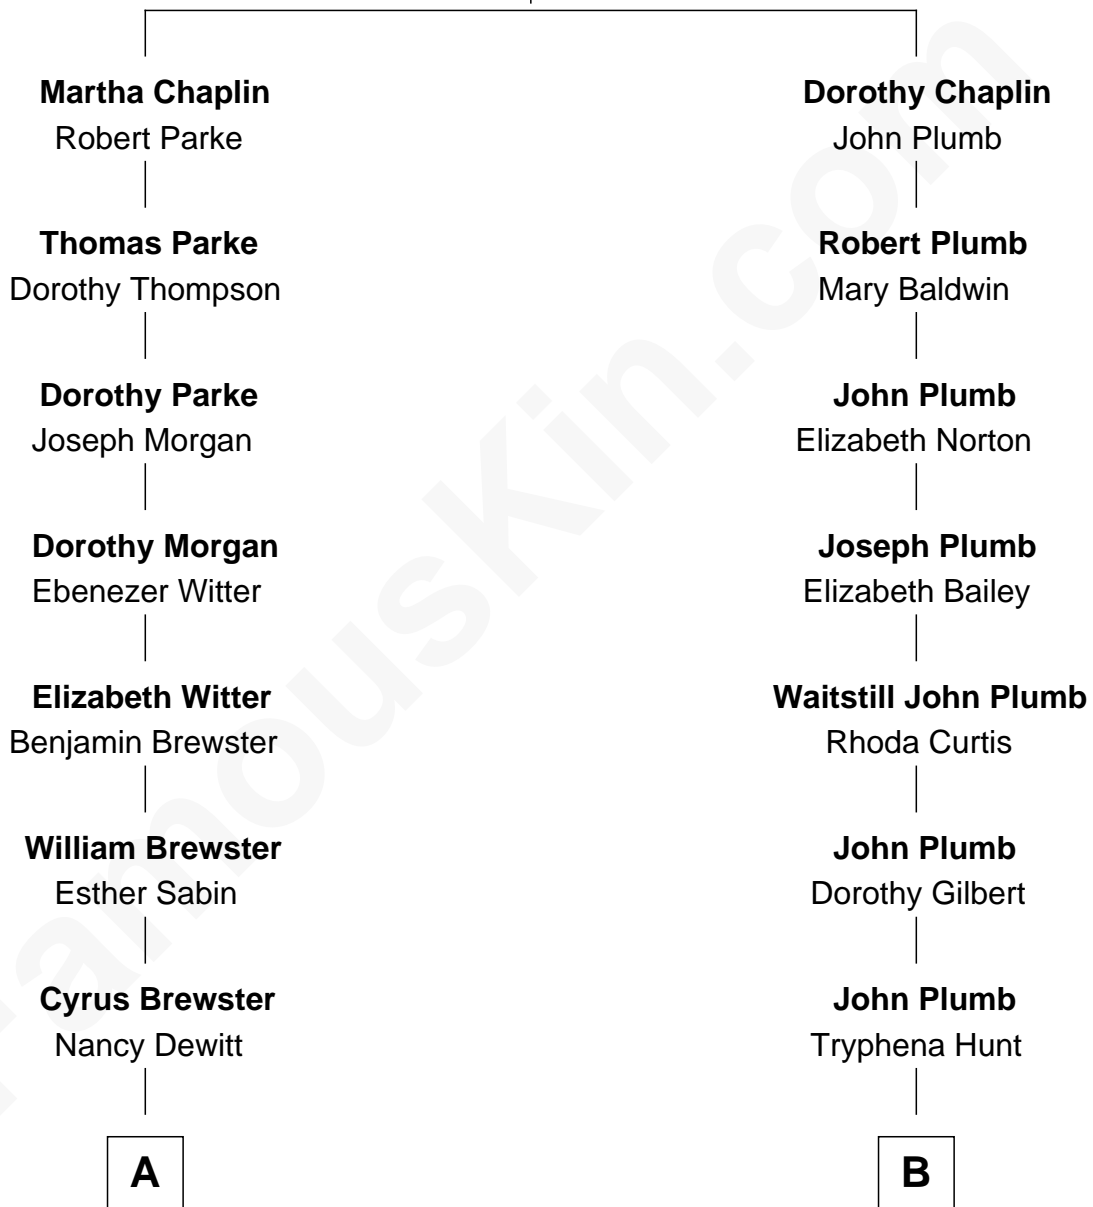

# FamousKin.com Relationship Chart of

**Paget Brewster**

*TV Actress*

11th cousin 1 time removed of

**Ernest Hemingway**

*Author of The Sun Also Rises*

**William Chaplin**  
Agnes Holborough

**A**

**Benjamin Brewster**

Sarah French

**Benjamin Brewster**

Ann Wales Emmons

**Dr. George Washington Wales Brewster**

Ellen Mackenzie Hodge

**George Washington Wales Brewster**

Joan Ryerson

**Galen Brewster**

Hathaway Tew

**Paget Brewster**

*TV Actress*

**B**

**Sarah Plumb**

Samuel Edmonds

**John Wesley Edmonds**

Margaret Miller

**Adelaide Edmonds**

Anson Tyler Hemingway

**Clarence Edmonds Hemingway**

Grace H. Hall

**Ernest Hemingway**

*Author of The Sun Also Rises*