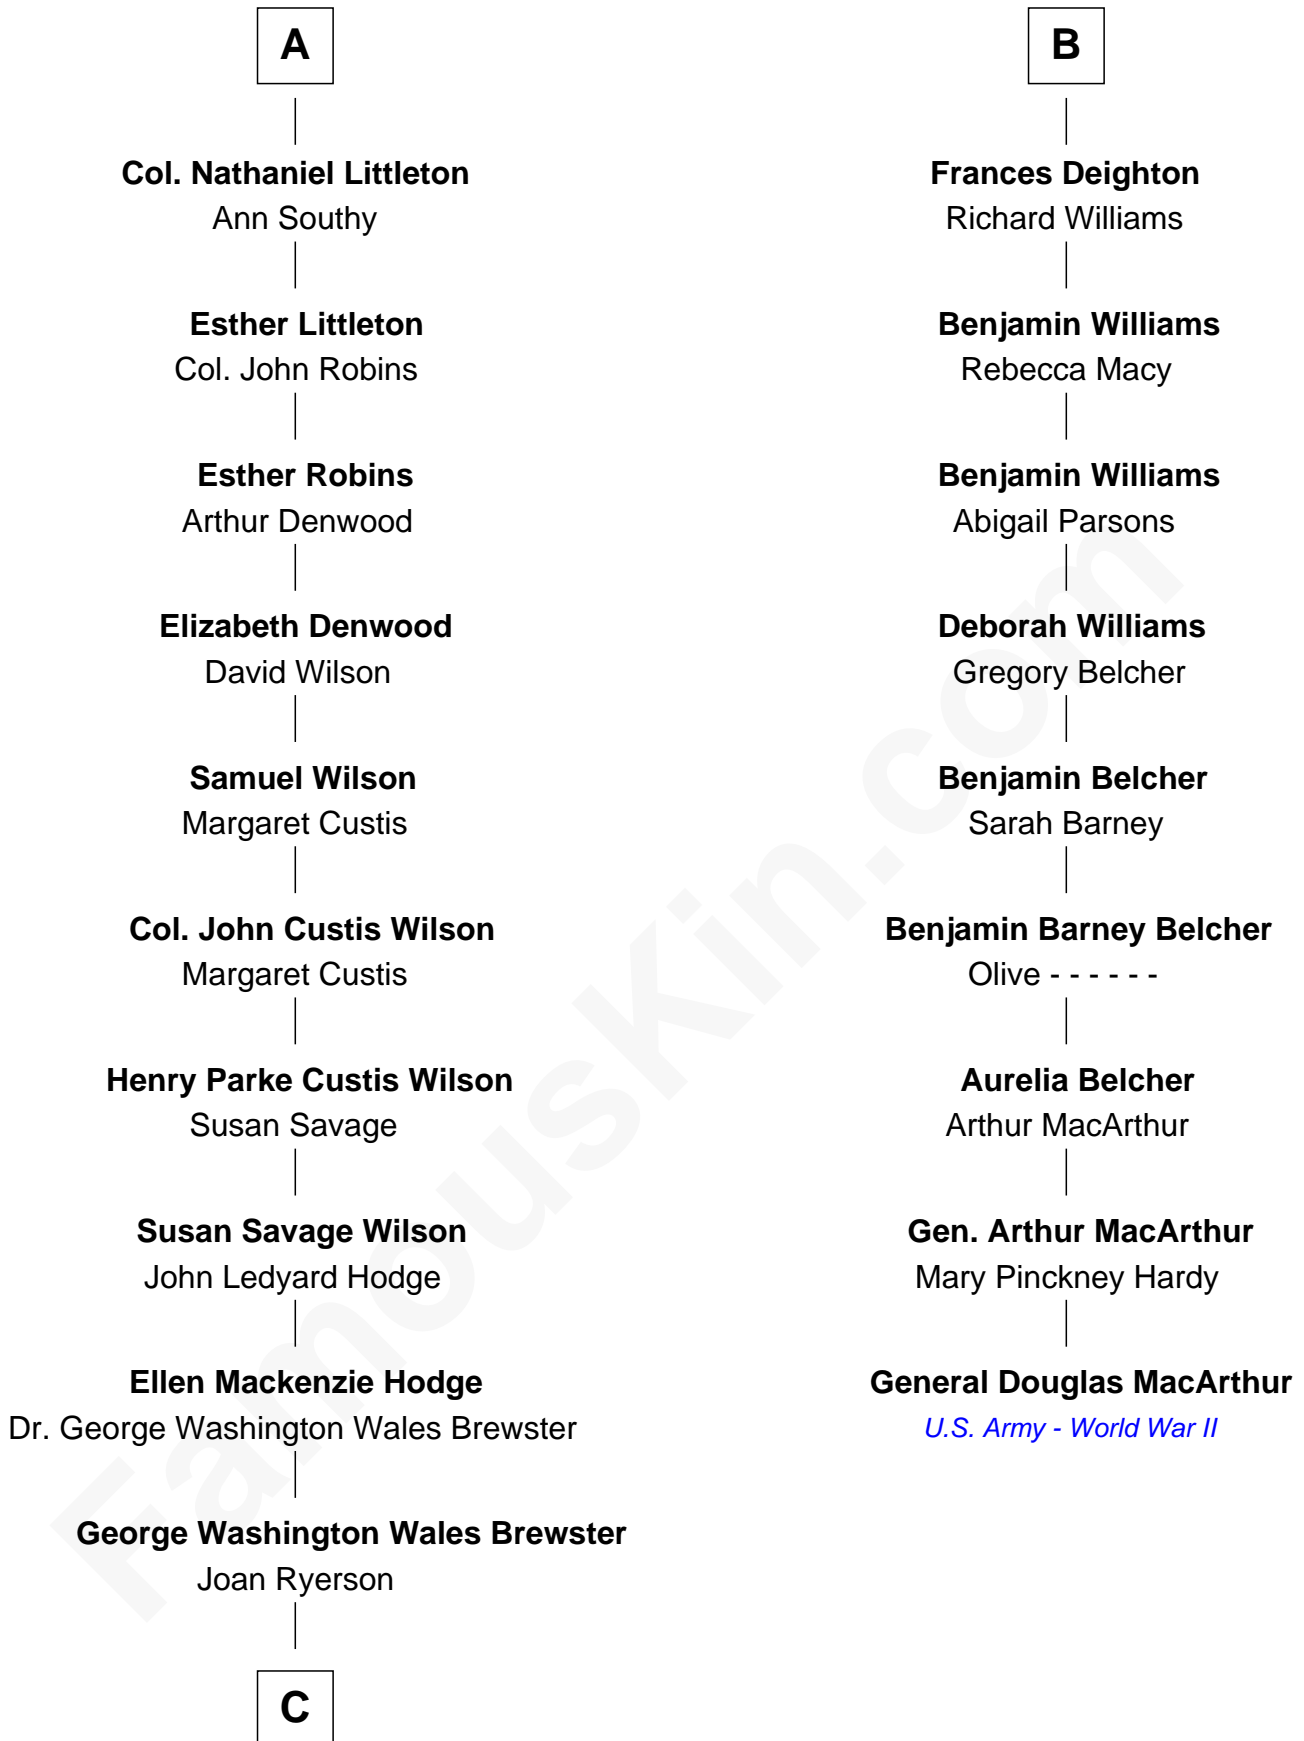

FamousKin.com
Relationship Chart of
Paget Brewster
TV Actress

15th cousin 3 times removed of
General Douglas MacArthur
U.S. Army - World War II

C

—
Galen Brewster
Hathaway Tew

—
Paget Brewster
TV Actress

FamousKin.com