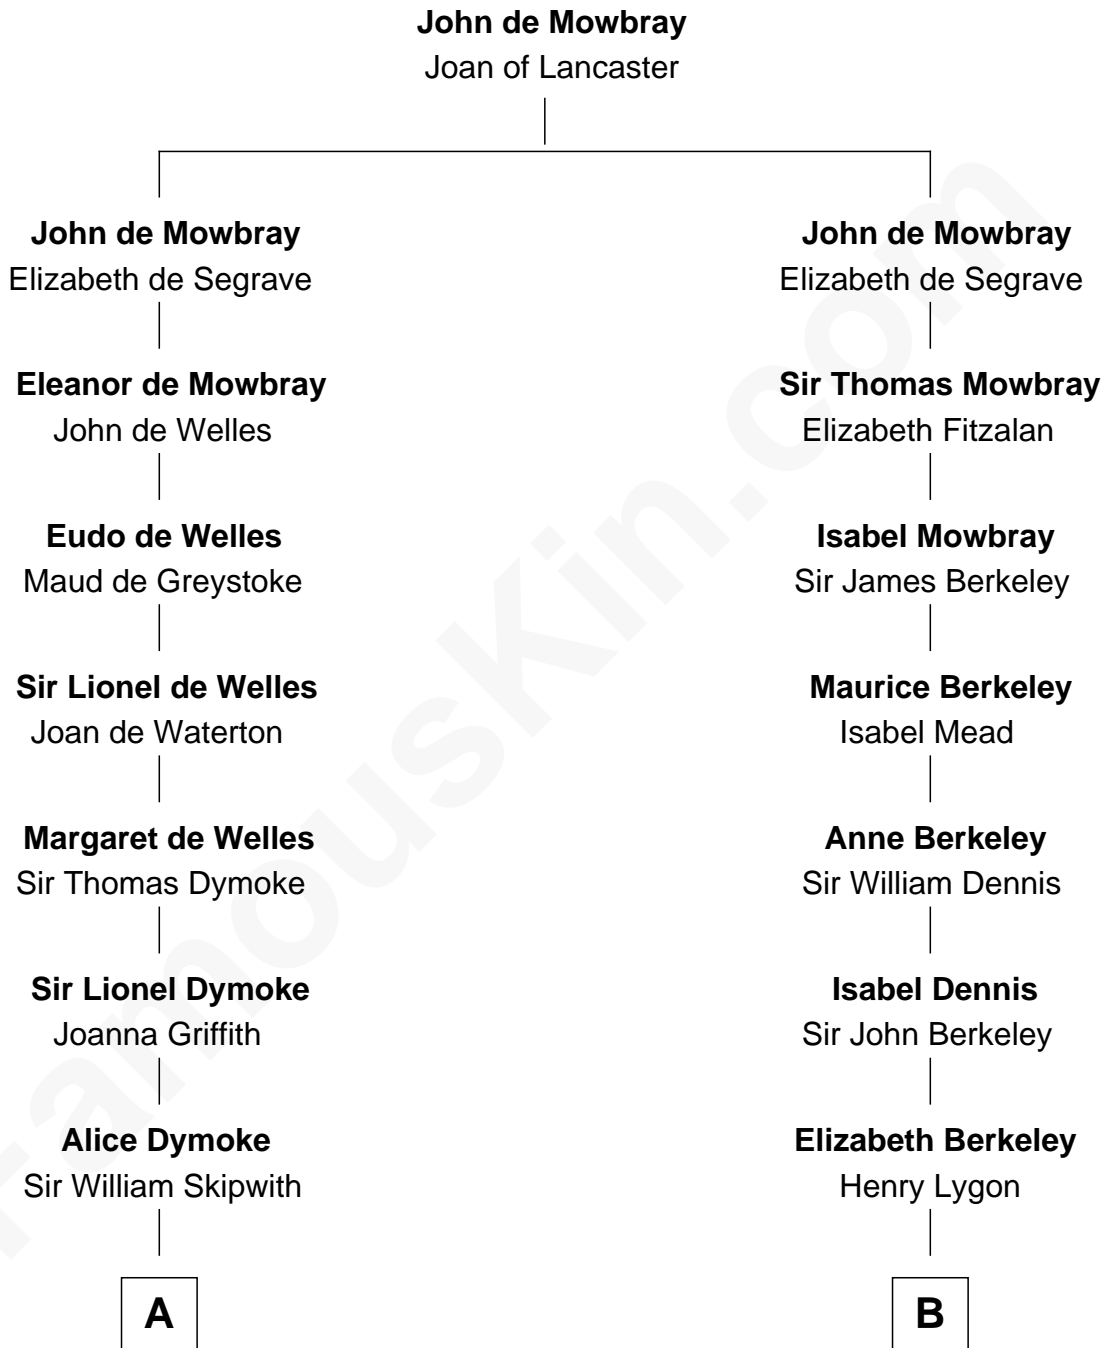

FamousKin.com
Relationship Chart of
Paget Brewster
TV Actress

17th cousin 3 times removed of
General Douglas MacArthur
U.S. Army - World War II

C

—
Donald Mitchell Ryerson

Isabelle McGenniss

—
Joan Ryerson

George Washington Wales Brewster

—
Galen Brewster

Hathaway Tew

—
Paget Brewster

TV Actress

FamousKin.com