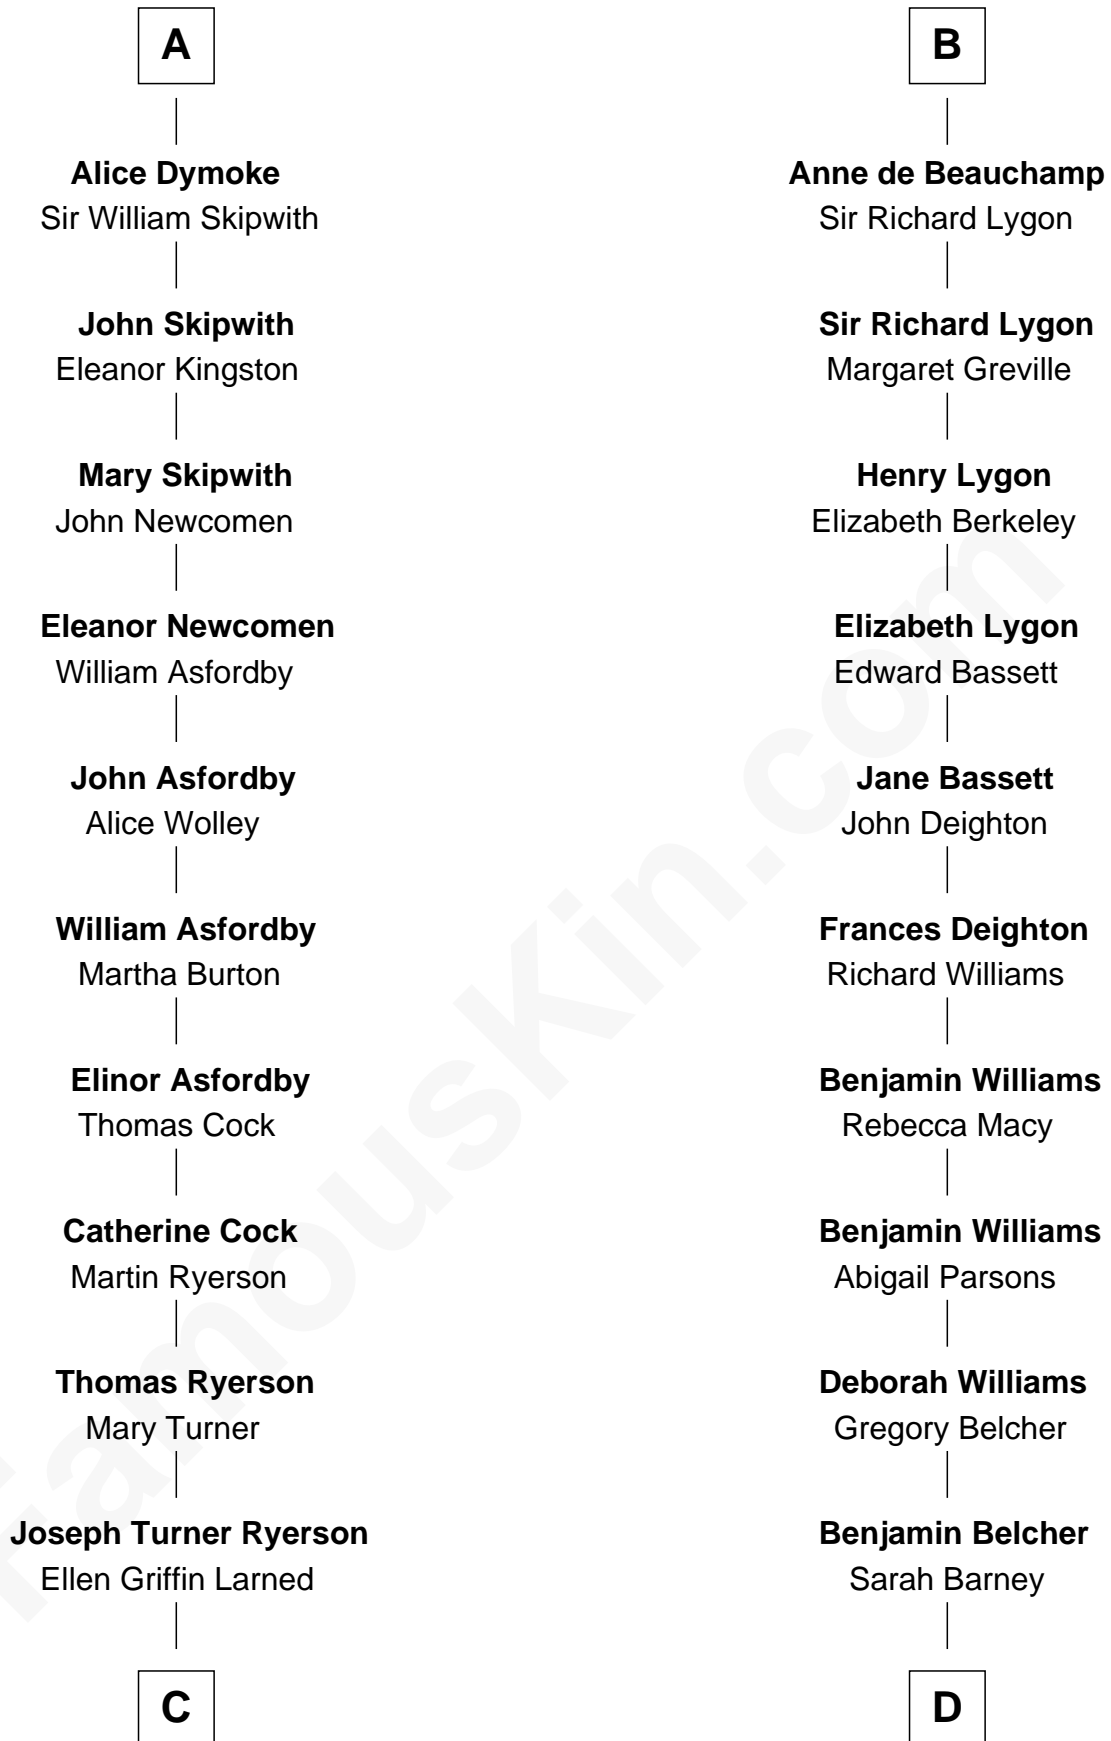

FamousKin.com
Relationship Chart of
Paget Brewster
TV Actress

20th cousin 1 time removed of
General Douglas MacArthur
U.S. Army - World War II

C

Edward Larned Ryerson

Mary Pringle Mitchell

Donald Mitchell Ryerson

Isabelle McGenniss

Joan Ryerson

George Washington Wales Brewster

Galen Brewster

Hathaway Tew

Paget Brewster

TV Actress

D