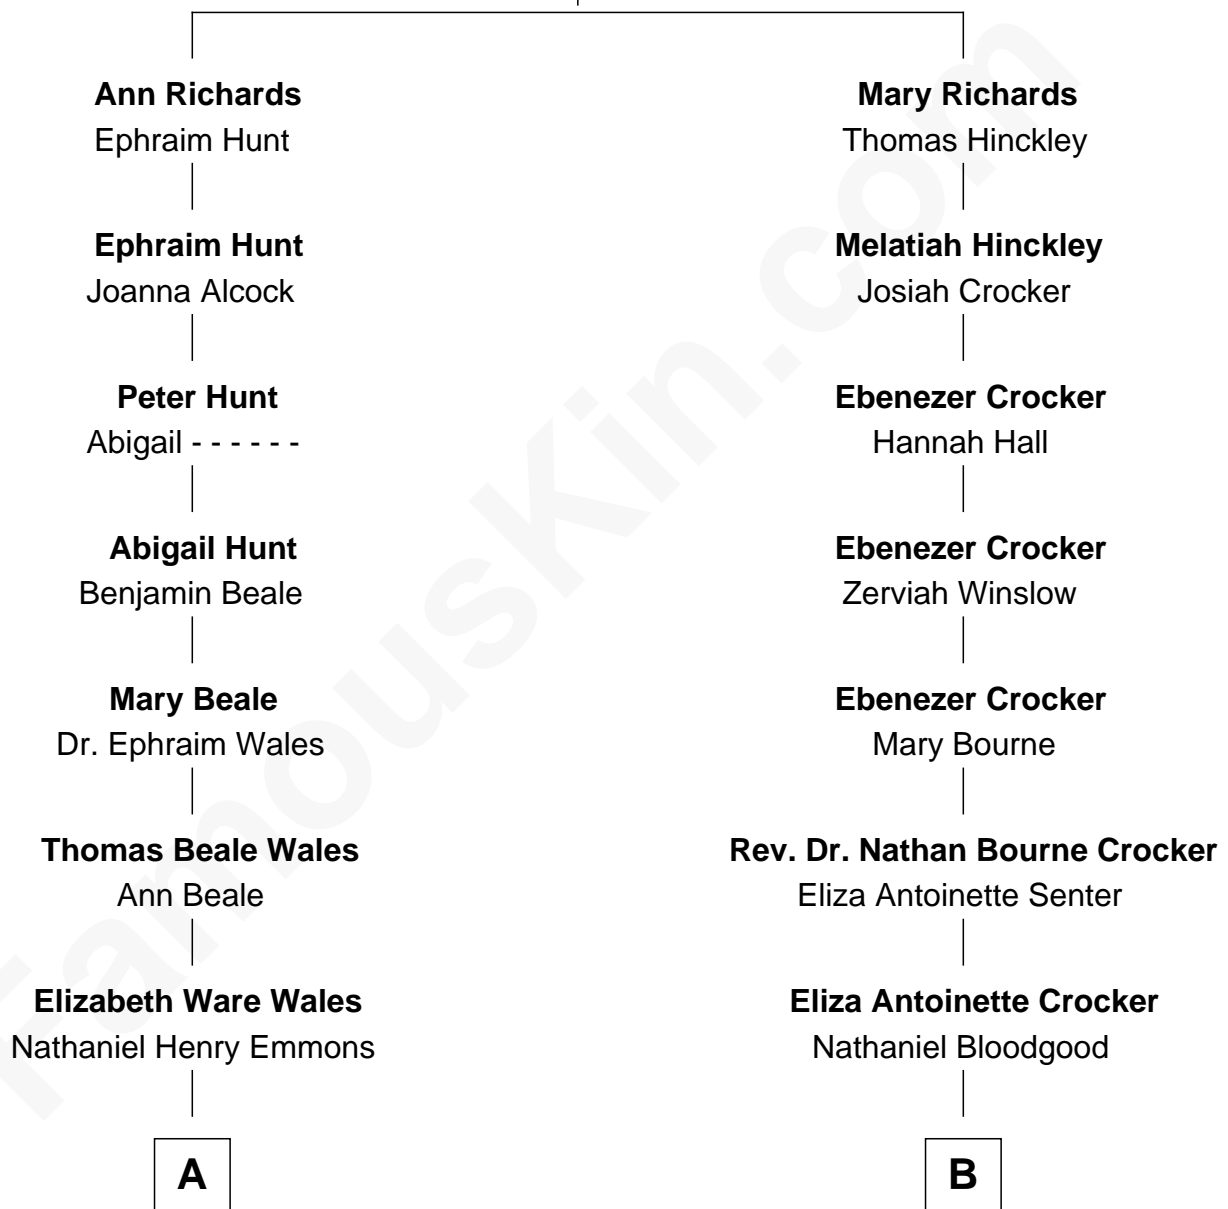

FamousKin.com Relationship Chart of

Paget Brewster

TV Actress

11th cousin of

Kyra Sedgwick

TV and Movie Actress

Thomas Richards

Welthian - - - - -

A

Ann Wales Emmons

Benjamin Brewster

Dr. George Washington Wales Brewster

Ellen Mackenzie Hodge

George Washington Wales Brewster

Joan Ryerson

Galen Brewster

Hathaway Tew

Paget Brewster

TV Actress

B

Helen Bloodgood

Francis Peabody

Fannie Peabody

Rev. Dr. Endicott Peabody