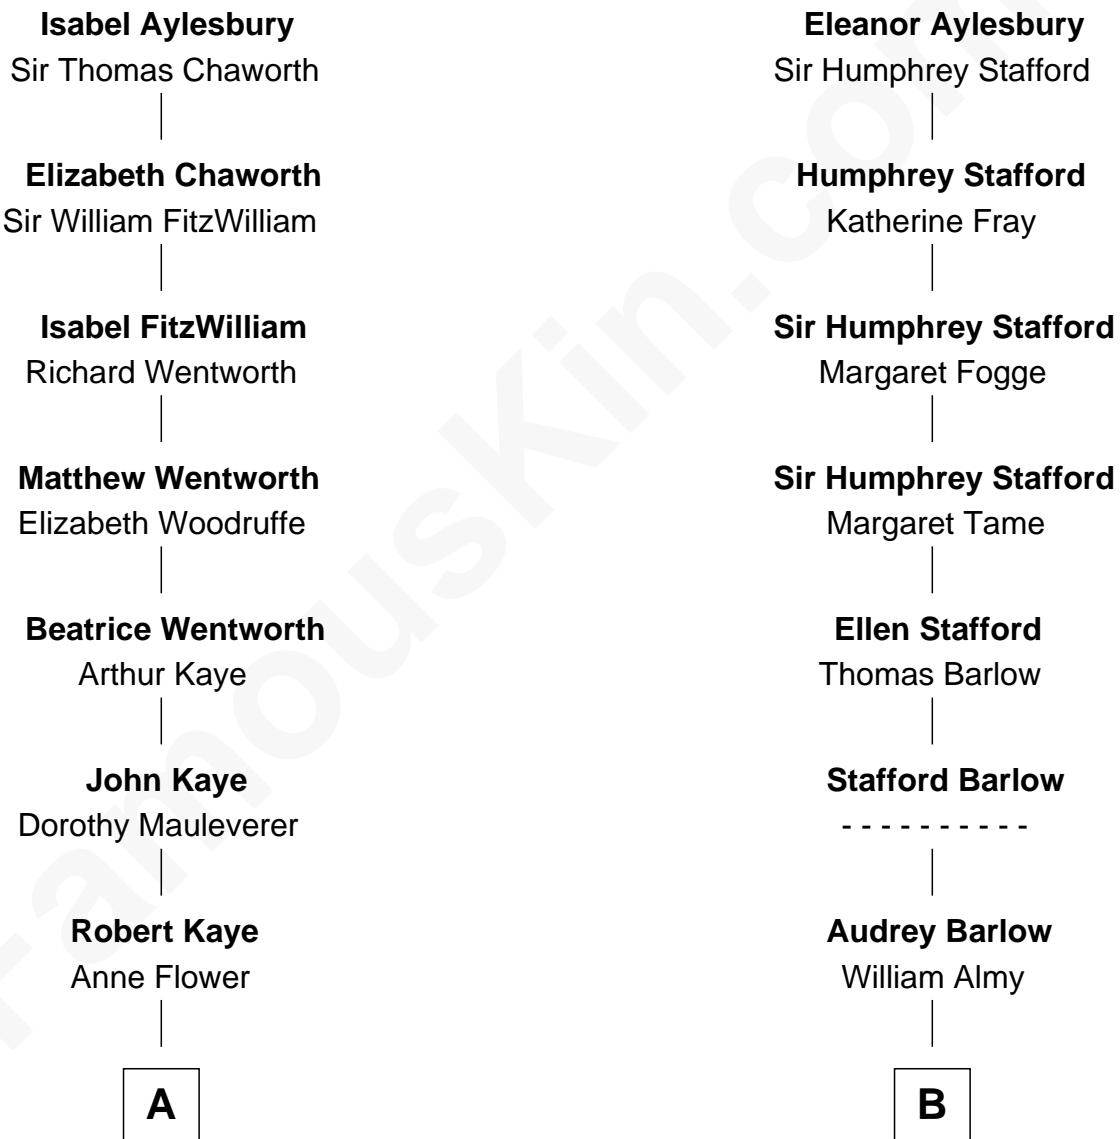

FamousKin.com

Relationship Chart of

Paget Brewster

TV Actress

17th cousin 4 times removed of

Kyra Sedgwick

TV and Movie Actress

Sir Thomas Aylesbury

Katherine Pabenham

C

Mary Pringle Mitchell
Edward Larned Ryerson

Donald Mitchell Ryerson
Isabelle McGenniss

Joan Ryerson
George Washington Wales Brewster

Galen Brewster
Hathaway Tew

Paget Brewster
TV Actress