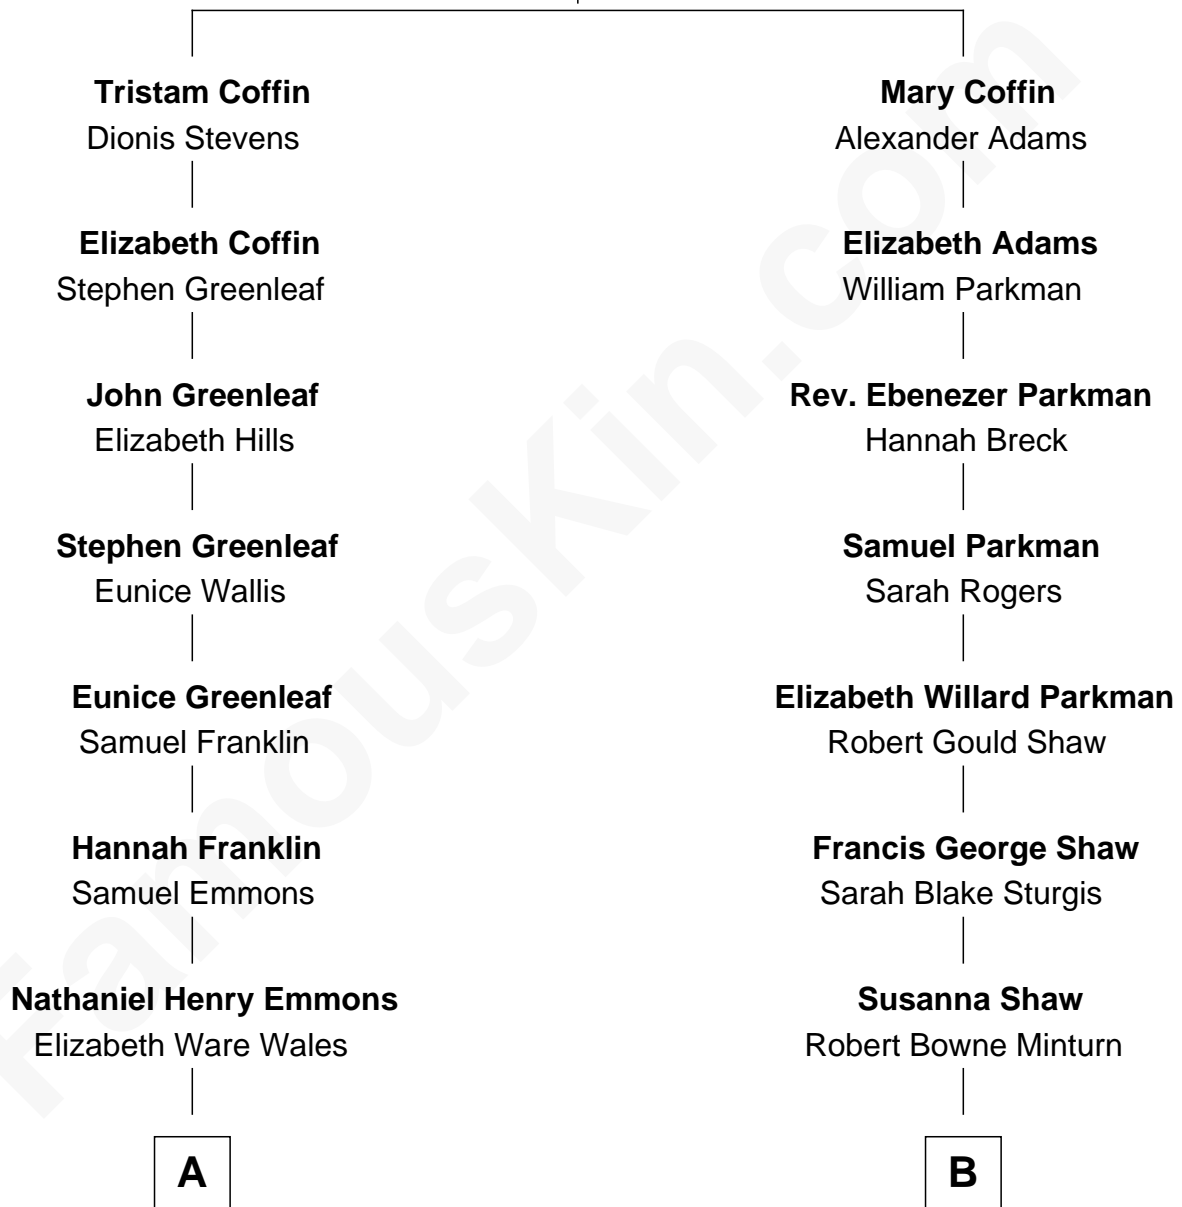

FamousKin.com Relationship Chart of

Paget Brewster
TV Actress

10th cousin 1 time removed of

Kyra Sedgwick
TV and Movie Actress

Peter Coffin
Joan Kember

A

Ann Wales Emmons

Benjamin Brewster

Dr. George Washington Wales Brewster

Ellen Mackenzie Hodge

George Washington Wales Brewster

Joan Ryerson

Galen Brewster

Hathaway Tew

Paget Brewster

TV Actress