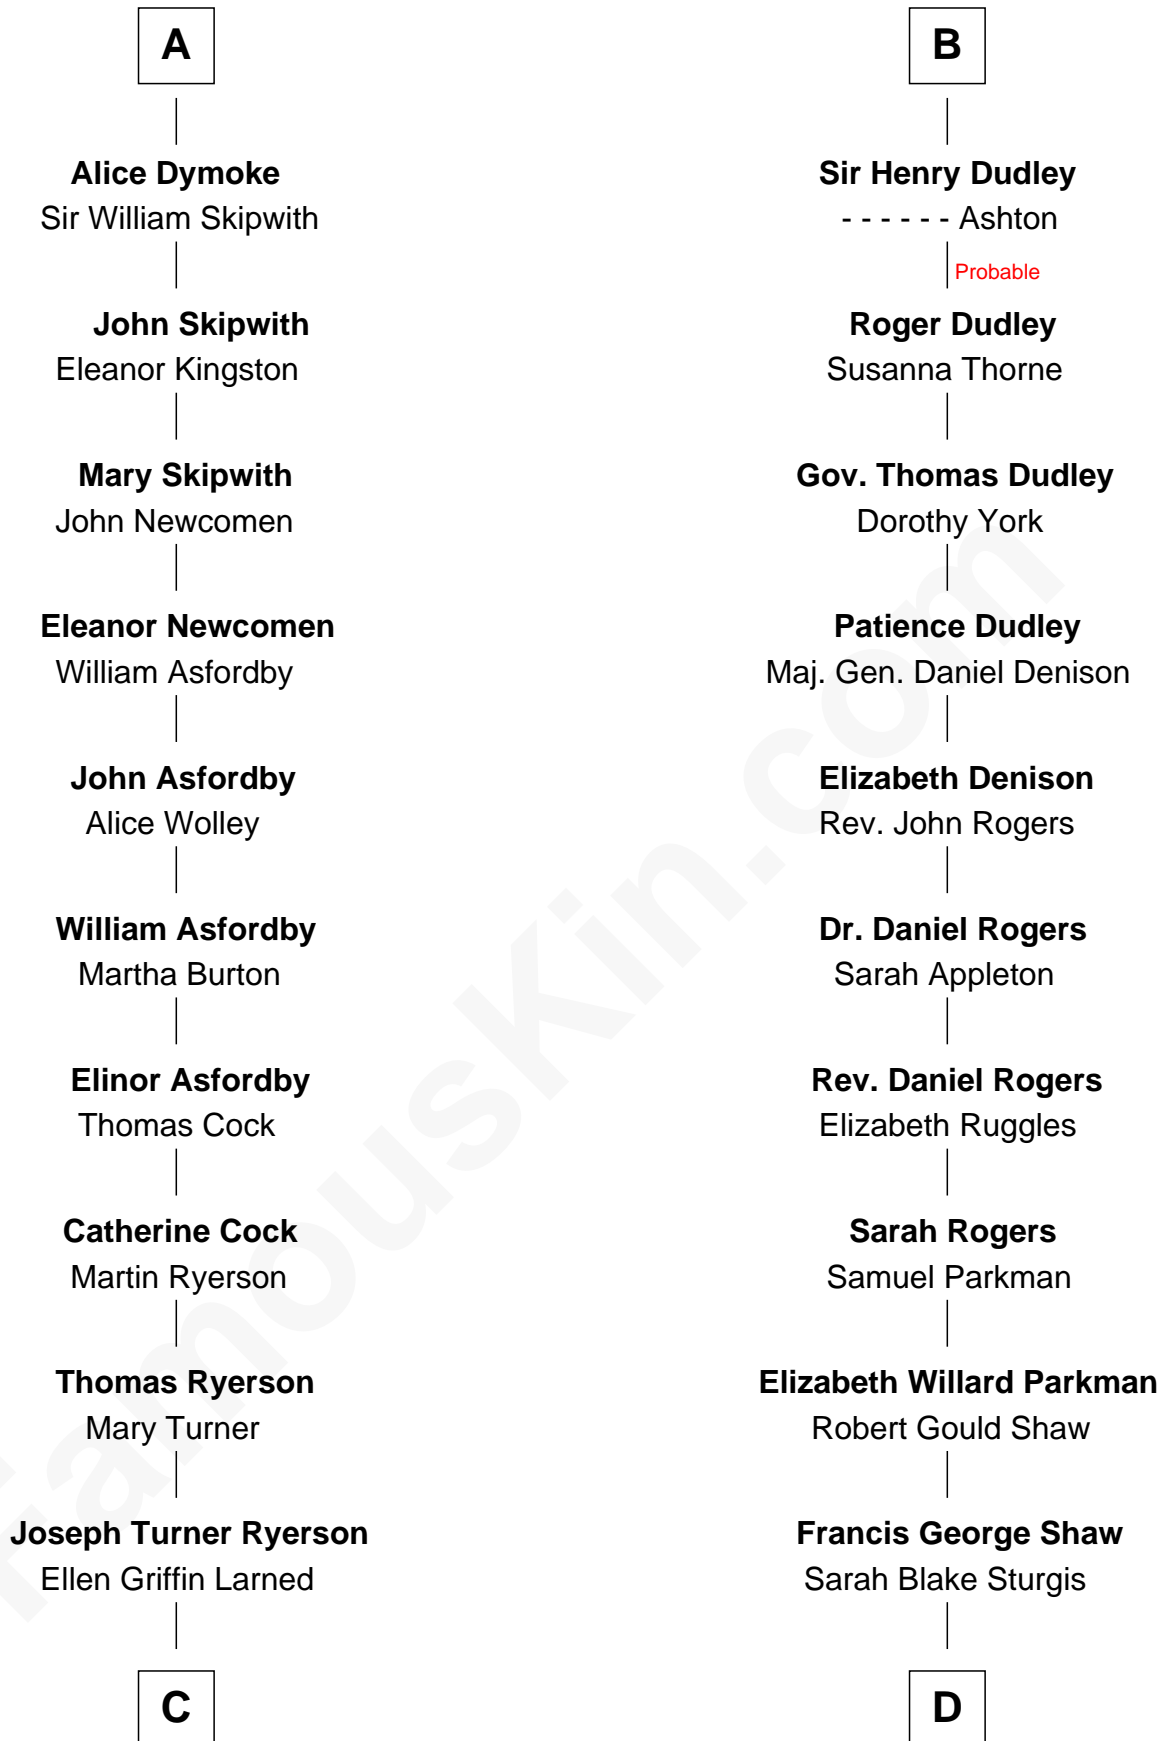

# FamousKin.com Relationship Chart of

**Paget Brewster**

*TV Actress*

21st cousin of

**Kyra Sedgwick**

*TV and Movie Actress*

**Sir Henry de Percy**

Eleanor de Arundel

Sir William Willoughby

**Cecily Willoughby**

Sir Edward Sutton

**Sir John Sutton**

Cecily Grey

**B**

**C**

**Edward Larned Ryerson**

Mary Pringle Mitchell

**Donald Mitchell Ryerson**

Isabelle McGenniss

**Joan Ryerson**

George Washington Wales Brewster

**Galen Brewster**

Hathaway Tew

**Paget Brewster**

*TV Actress*

**D**

**Susanna Shaw**

Robert Bowne Minturn

**Sarah May Minturn**

Henry Dwight Sedgwick

**Robert Minturn Sedgwick**

Helen Peabody