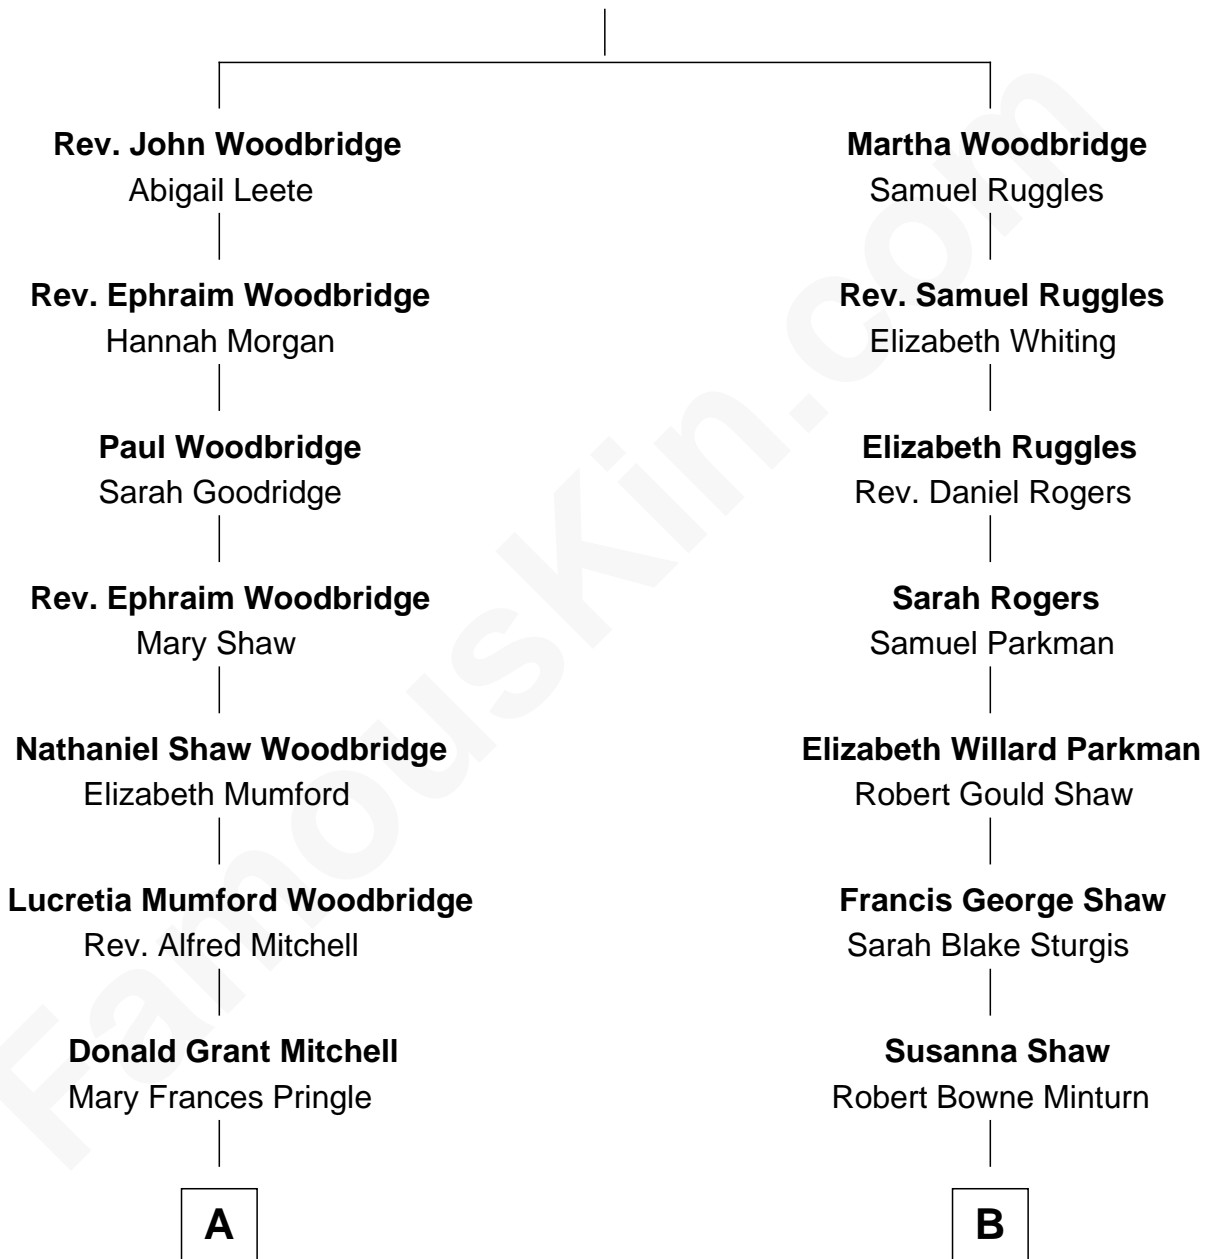

FamousKin.com Relationship Chart of

Paget Brewster

TV Actress

10th cousin 1 time removed of

Kyra Sedgwick

TV and Movie Actress

Rev. John Woodbridge

Mercy Dudley

A

Mary Pringle Mitchell
Edward Larned Ryerson

Donald Mitchell Ryerson
Isabelle McGenniss

Joan Ryerson
George Washington Wales Brewster

Galen Brewster
Hathaway Tew

Paget Brewster
TV Actress

B

Sarah May Minturn
Henry Dwight Sedgwick

Robert Minturn Sedgwick
Helen Peabody

Henry Dwight Sedgwick
Patricia Ann Rosenwald

Kyra Sedgwick
TV and Movie Actress