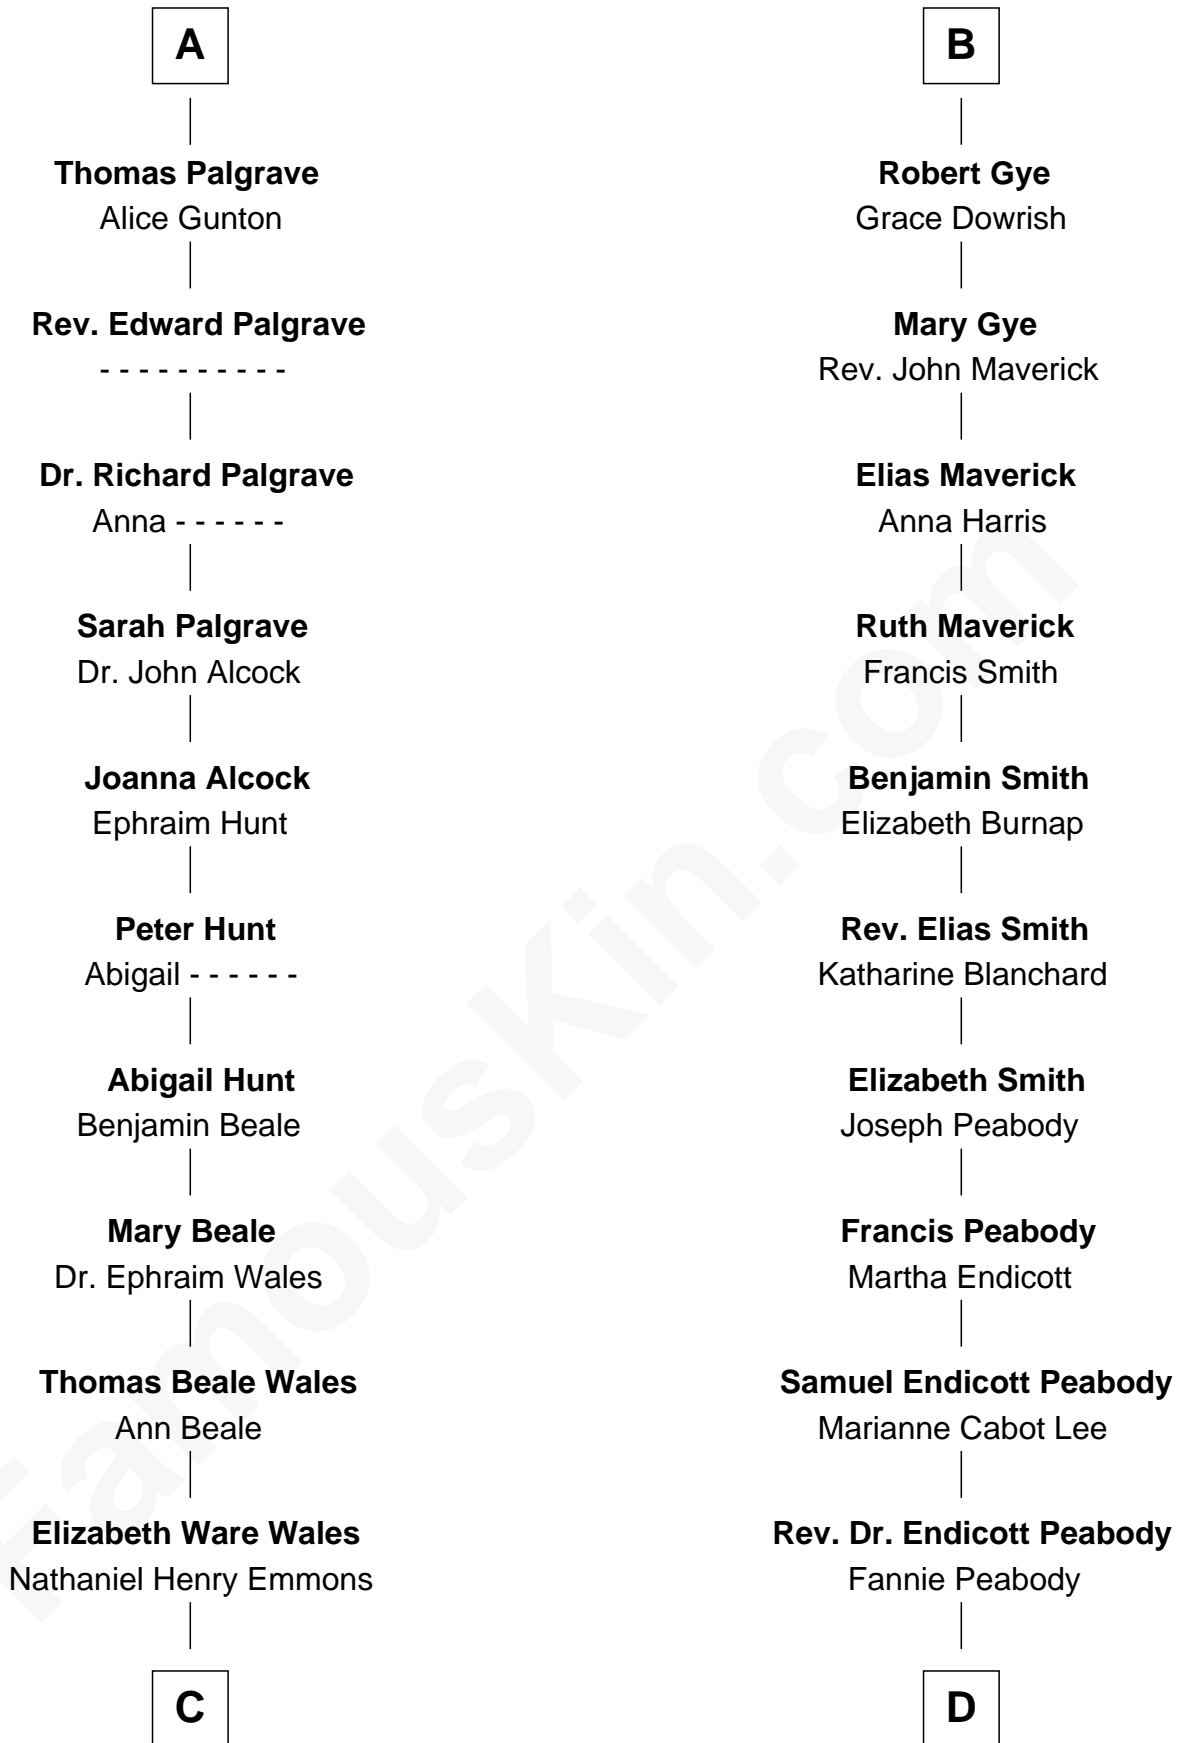

FamousKin.com Relationship Chart of

Paget Brewster
TV Actress

19th cousin 2 times removed of

Kyra Sedgwick
TV and Movie Actress

Henry Plantagenet
Maud de Chaworth

Eleanor Plantagenet

Richard Fitzalan

Sir Richard Fitzalan

John Glemham

Anne Glemham

Henry Palgrave

A

Eleanor Plantagenet

Richard Fitzalan

John Fitzalan

Eleanor Maltravers

Joan Fitzalan

Sir William Echyngham

Joan Echyngham

Sir John Bayntun

Henry Bayntun

Jane Bayntun

Thomas Prowse

Mary Prowse

John Gye

B

C

Ann Wales Emmons

Benjamin Brewster

Dr. George Washington Wales Brewster

Ellen Mackenzie Hodge

George Washington Wales Brewster