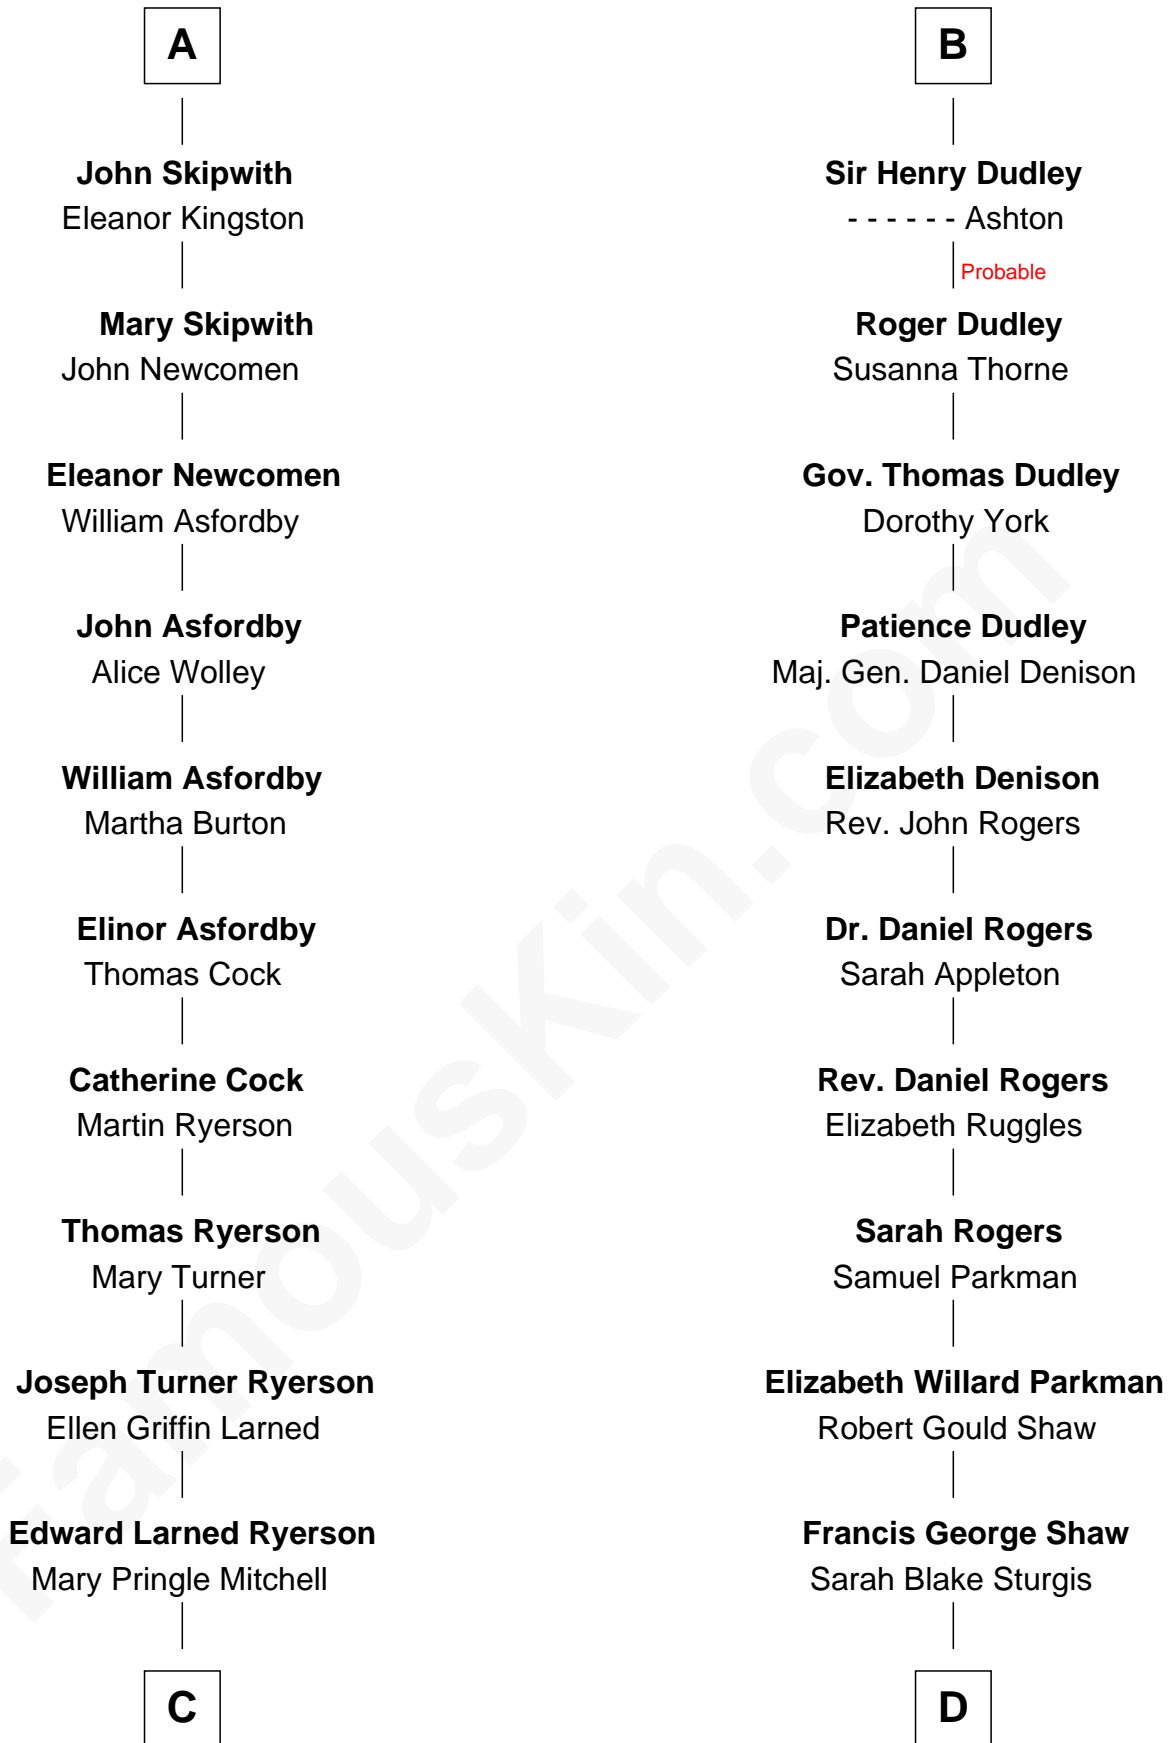

FamousKin.com

Relationship Chart of

Paget Brewster

TV Actress

20th cousin 1 time removed of

Kyra Sedgwick

TV and Movie Actress

Sir William de Ros
Margery de Badlesmere

C

Donald Mitchell Ryerson

Isabelle McGenniss

Joan Ryerson

George Washington Wales Brewster

Galen Brewster

Hathaway Tew

Paget Brewster

TV Actress

D

Susanna Shaw

Robert Bowne Minturn

Sarah May Minturn

Henry Dwight Sedgwick

Robert Minturn Sedgwick

Helen Peabody