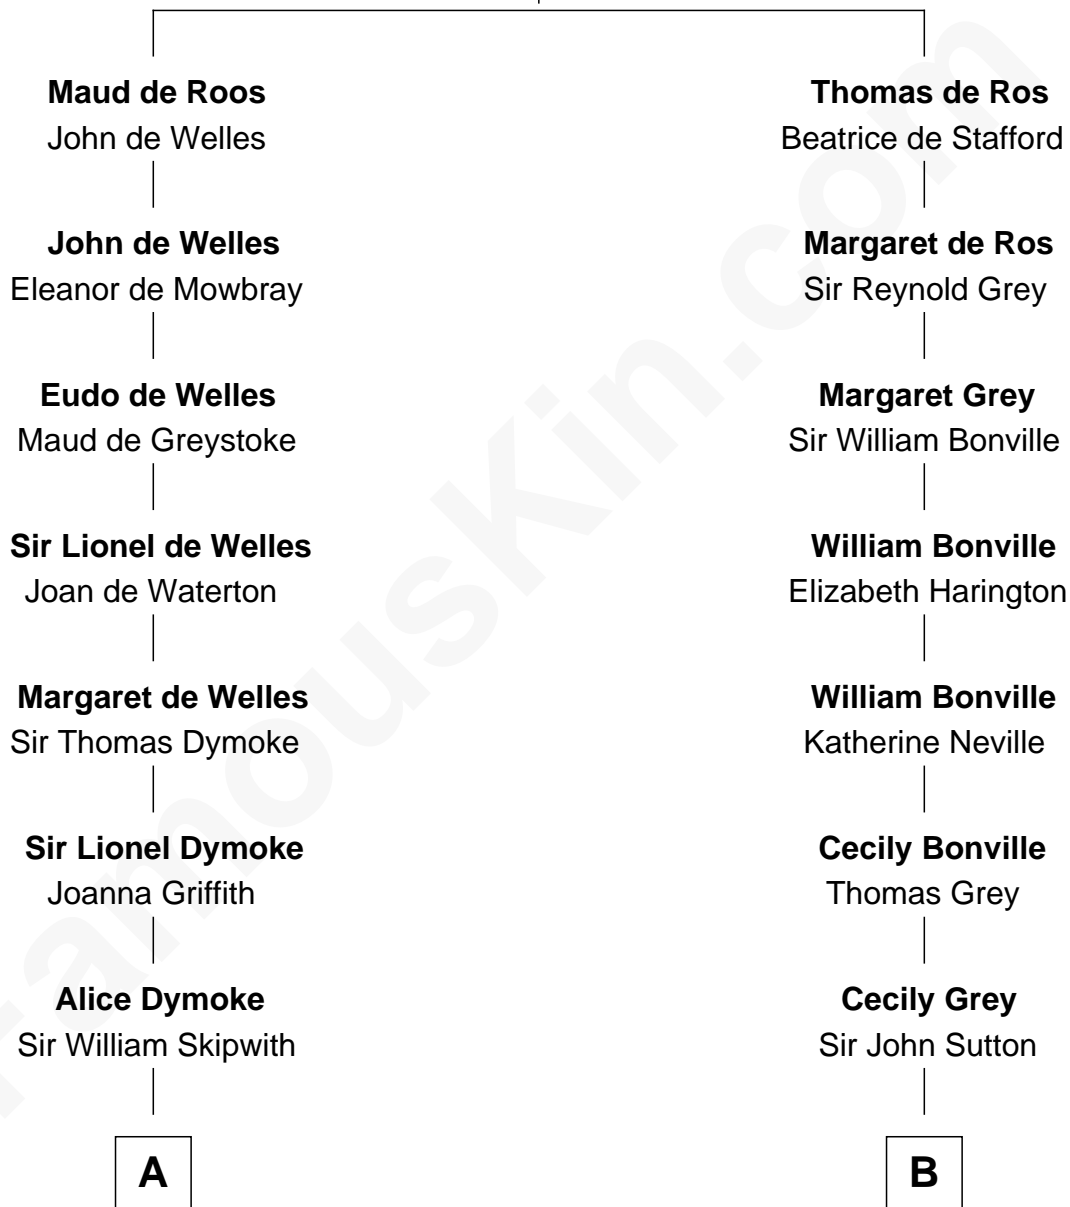

FamousKin.com

Relationship Chart of

Paget Brewster

TV Actress

20th cousin 1 time removed of

Kyra Sedgwick

TV and Movie Actress

Sir William de Ros
Margery de Badlesmere

C

Donald Mitchell Ryerson

Isabelle McGenniss

Joan Ryerson

George Washington Wales Brewster

Galen Brewster

Hathaway Tew

Paget Brewster