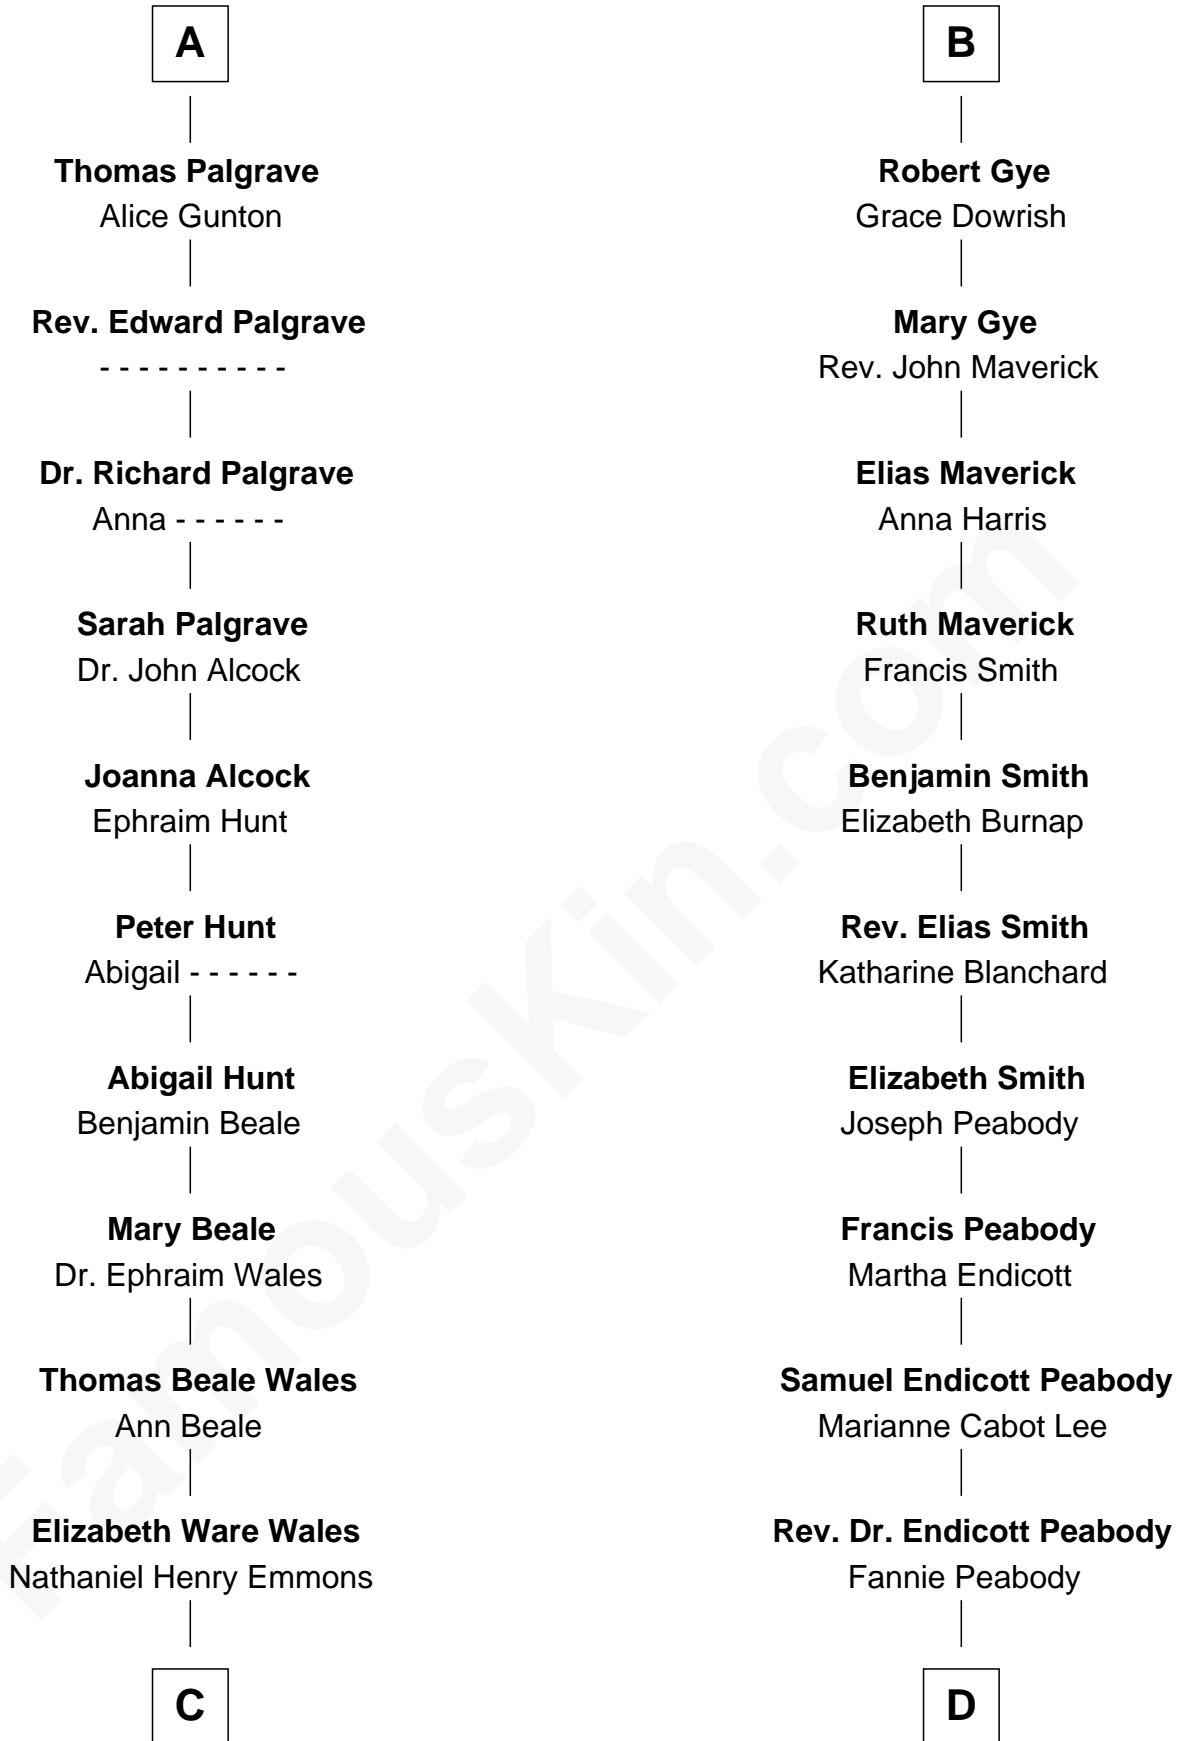

## Relationship Chart of

**Paget Brewster**

*TV Actress*

19th cousin 2 times removed of

**Kyra Sedgwick**

*TV and Movie Actress*

**Edmund Fitzalan**

Alice de Warenne

**Richard Fitzalan**  
Eleanor Plantagenet

**Sir Richard Fitzalan**  
Elizabeth de Bohun

**Elizabeth Fitzalan**  
Sir Robert Goushill

**Elizabeth Goushill**  
Sir Robert Wingfield

**Elizabeth Wingfield**  
Sir William Brandon

**Eleanor Brandon**  
John Glemham

**Anne Glemham**  
Henry Palgrave

**A**

**Richard Fitzalan**  
Eleanor Plantagenet

**John Fitzalan**  
Eleanor Maltravers

**Joan Fitzalan**  
Sir William Echyngam

**Joan Echyngam**  
Sir John Bayntun

**Henry Bayntun**  
-----

**Jane Bayntun**  
Thomas Prowse

**Mary Prowse**  
John Gye

**B**

**C**

**Ann Wales Emmons**

Benjamin Brewster

**Dr. George Washington Wales Brewster**