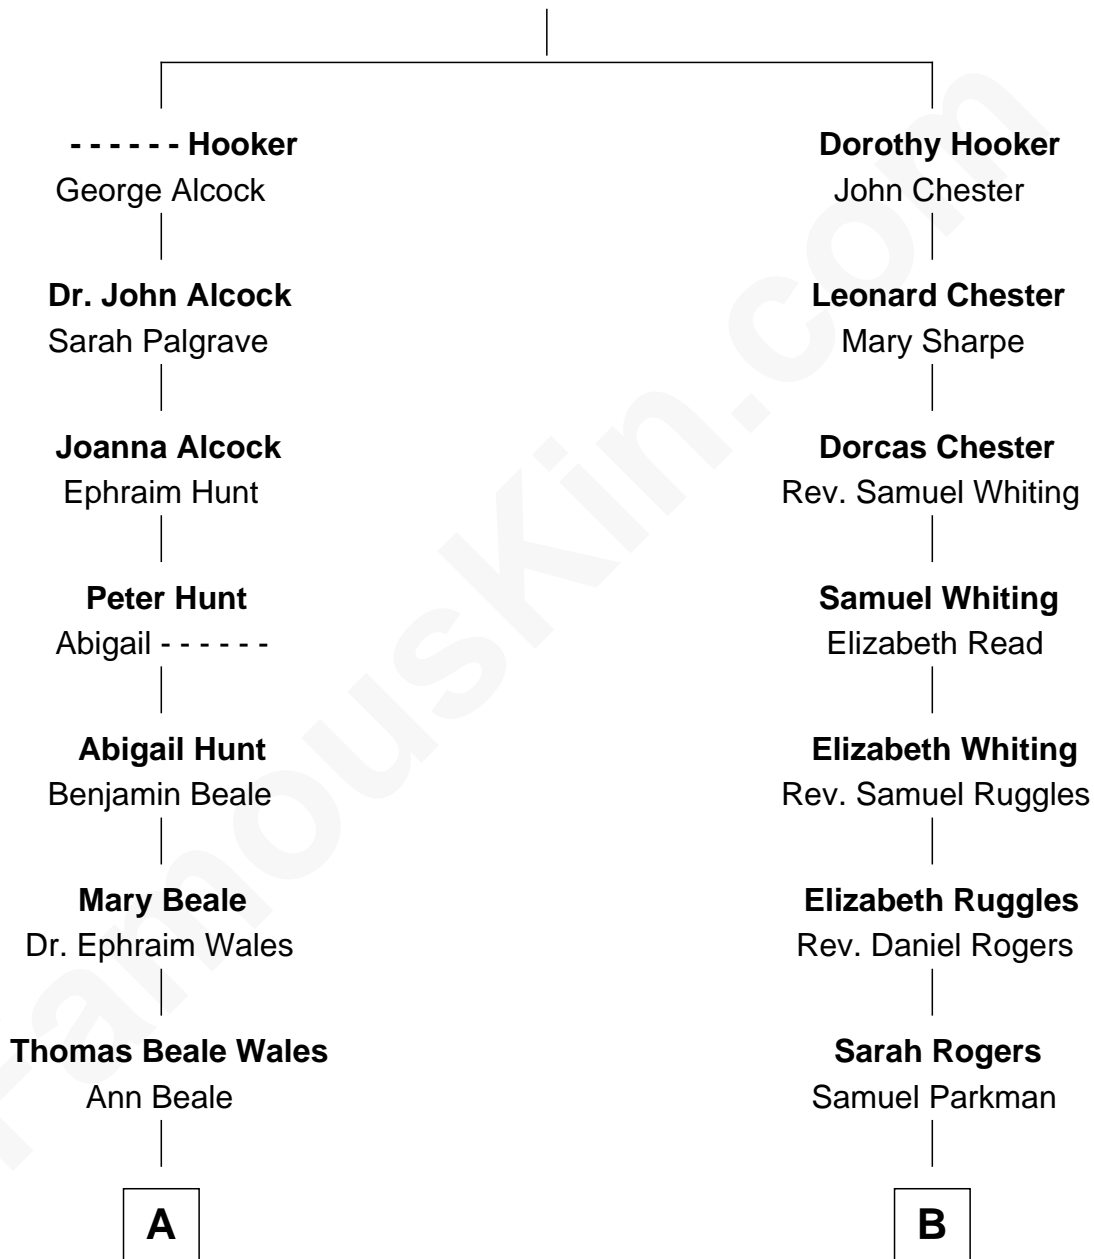

FamousKin.com

Relationship Chart of

Paget Brewster
TV Actress

12th cousin 1 time removed of

Kyra Sedgwick
TV and Movie Actress

Thomas Hooker

A

Elizabeth Ware Wales
Nathaniel Henry Emmons

Ann Wales Emmons
Benjamin Brewster

Dr. George Washington Wales Brewster
Ellen Mackenzie Hodge

George Washington Wales Brewster
Joan Ryerson

Galen Brewster
Hathaway Tew

Paget Brewster
TV Actress

B

Elizabeth Willard Parkman
Robert Gould Shaw

Francis George Shaw
Sarah Blake Sturgis

Susanna Shaw
Robert Bowne Minturn

Sarah May Minturn
Henry Dwight Sedgwick

Robert Minturn Sedgwick
Helen Peabody

Henry Dwight Sedgwick
Patricia Ann Rosenwald

Kyra Sedgwick
TV and Movie Actress