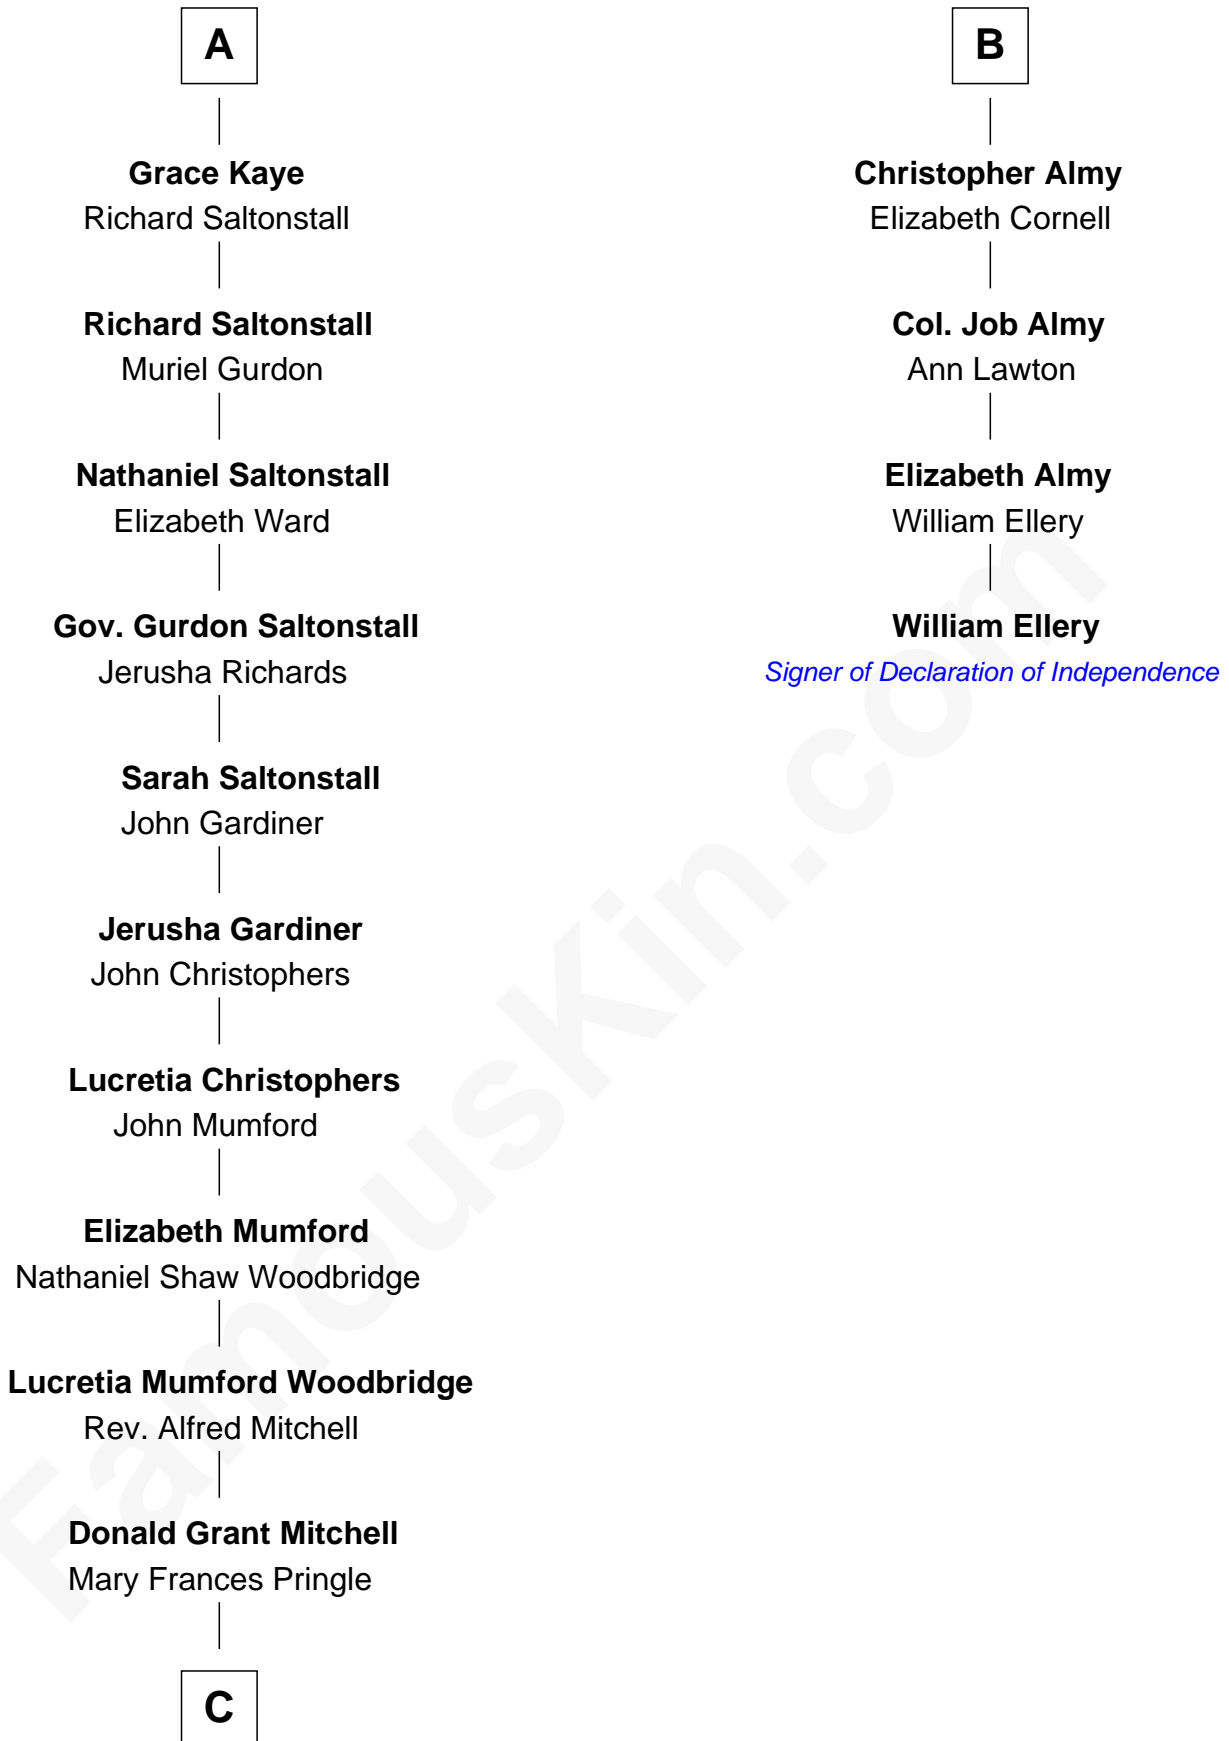

**FamousKin.com**  
**Relationship Chart of**  
**Paget Brewster**  
*TV Actress*

**10th cousin 11 times removed of**  
**William Ellery**  
*Signer of the Declaration of Independence*

**Sir Thomas Aylesbury**  
 Katherine Pabenham

**John Kaye**  
 Dorothy Mauleverer

**Stafford Barlow**  
 -----

**Robert Kaye**  
 Anne Flower

**Audrey Barlow**  
 William Almy

**A**

**B**

**C**

—  
**Mary Pringle Mitchell**  
Edward Larned Ryerson

—  
**Donald Mitchell Ryerson**  
Isabelle McGenniss

—  
**Joan Ryerson**  
George Washington Wales Brewster

—  
**Galen Brewster**  
Hathaway Tew

—  
**Paget Brewster**  
*TV Actress*