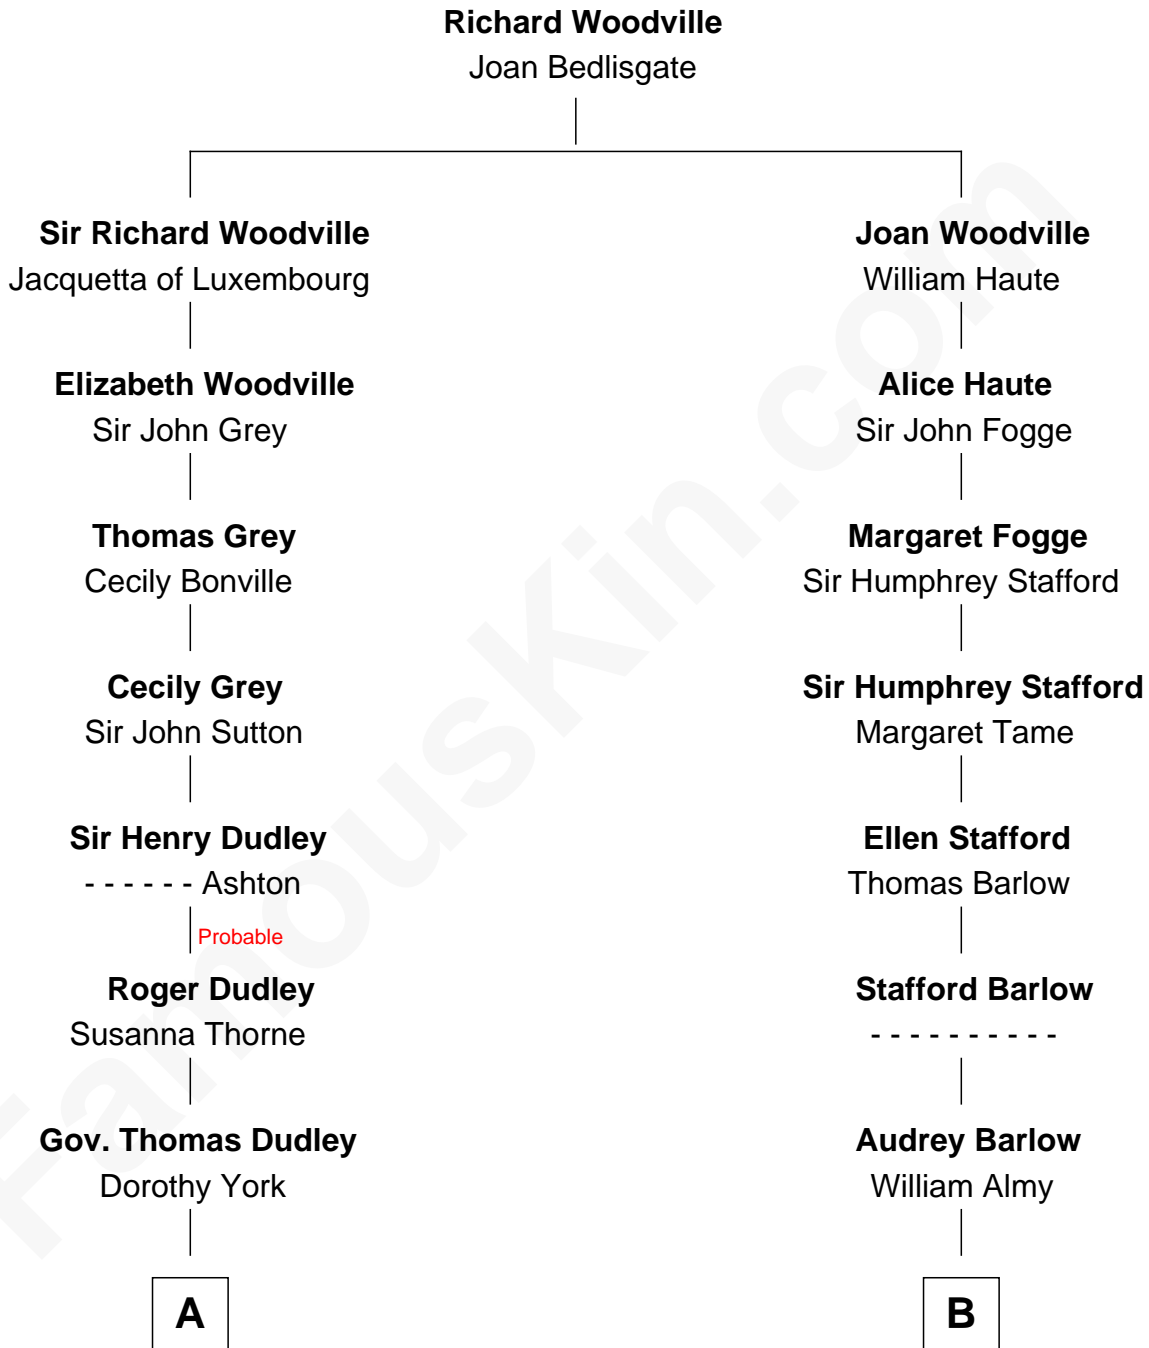

# FamousKin.com Relationship Chart of

**Paget Brewster**

TV Actress

10th cousin 9 times removed of

**William Ellery**

Signer of the Declaration of Independence

**C**

—  
**Joan Ryerson**

George Washington Wales Brewster

—  
**Galen Brewster**

Hathaway Tew

—  
**Paget Brewster**

*TV Actress*

FamousKin.com