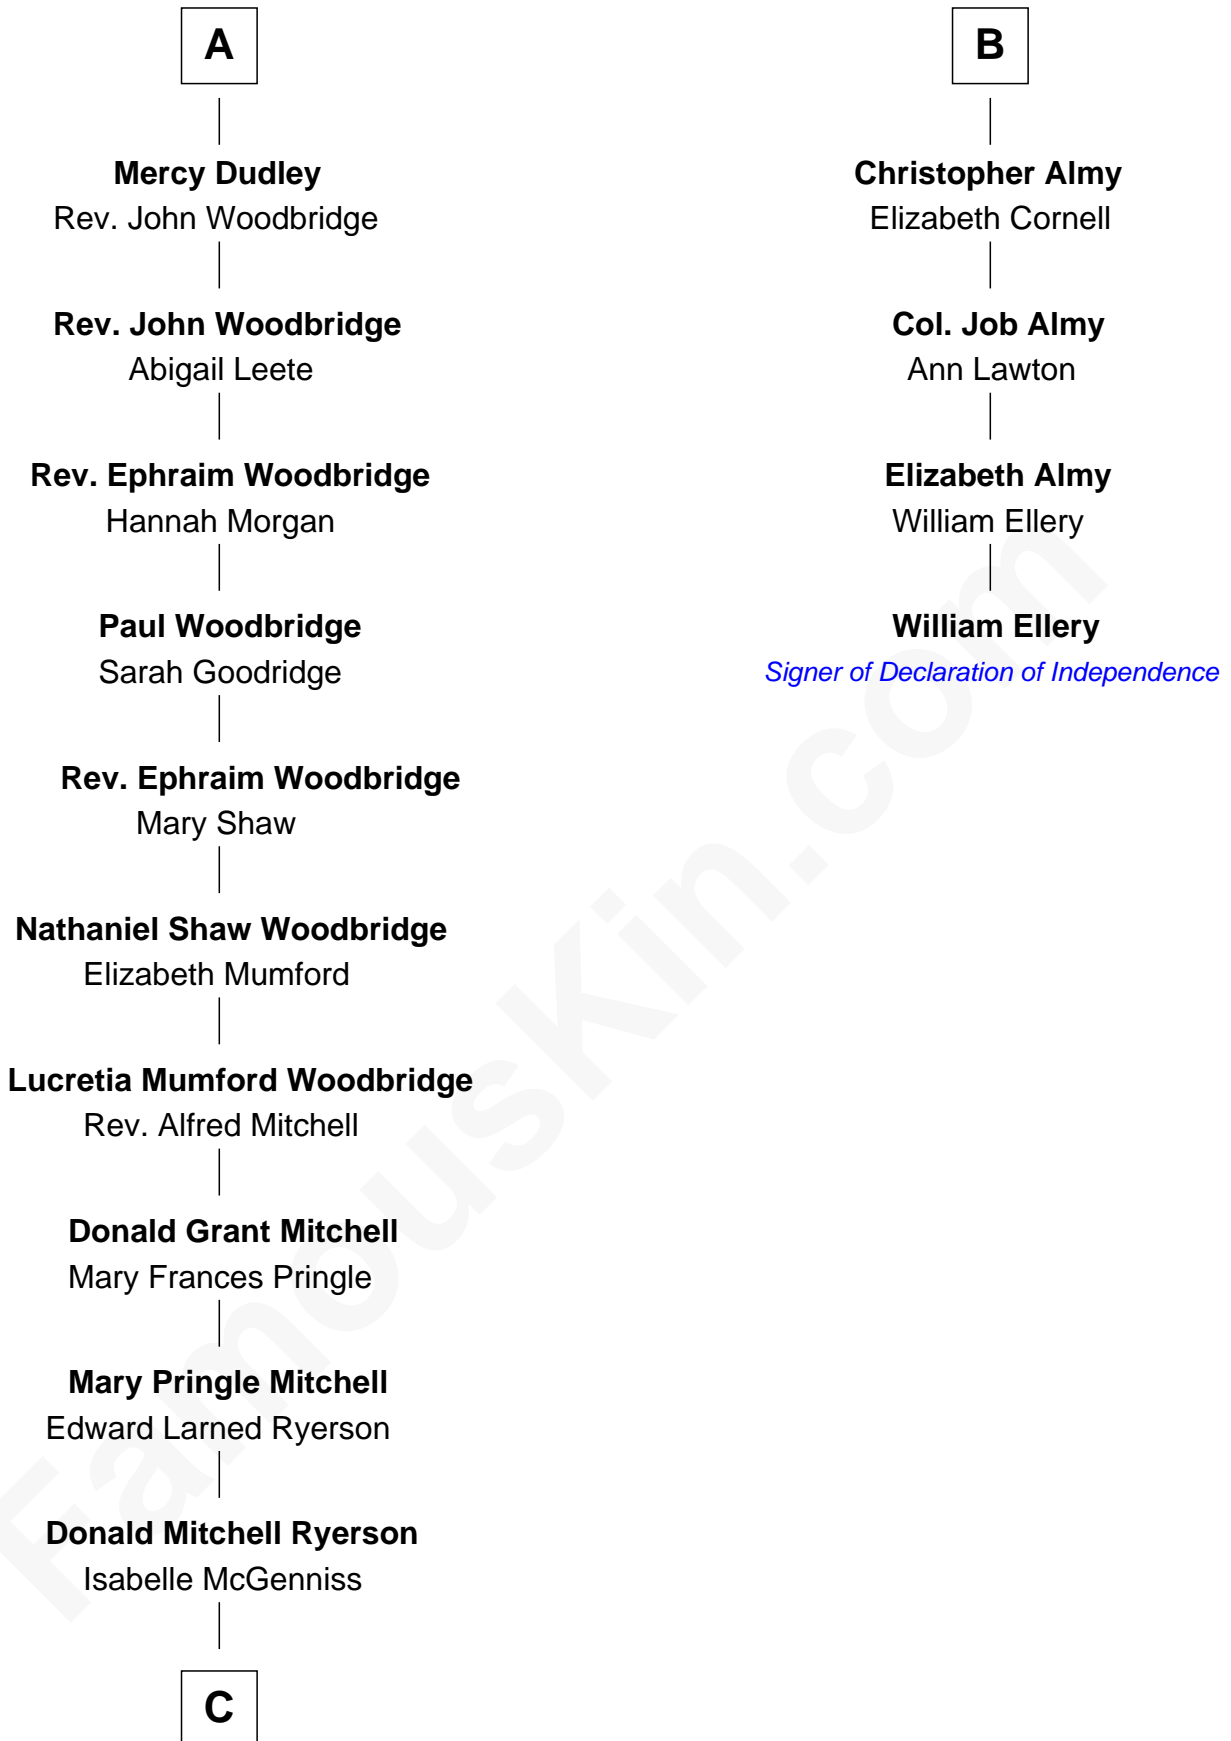

# FamousKin.com Relationship Chart of

**Paget Brewster**

TV Actress

10th cousin 9 times removed of

**William Ellery**

Signer of the Declaration of Independence

**C**

—  
**Joan Ryerson**

George Washington Wales Brewster

—  
**Galen Brewster**

Hathaway Tew

—  
**Paget Brewster**

*TV Actress*

FamousKin.com