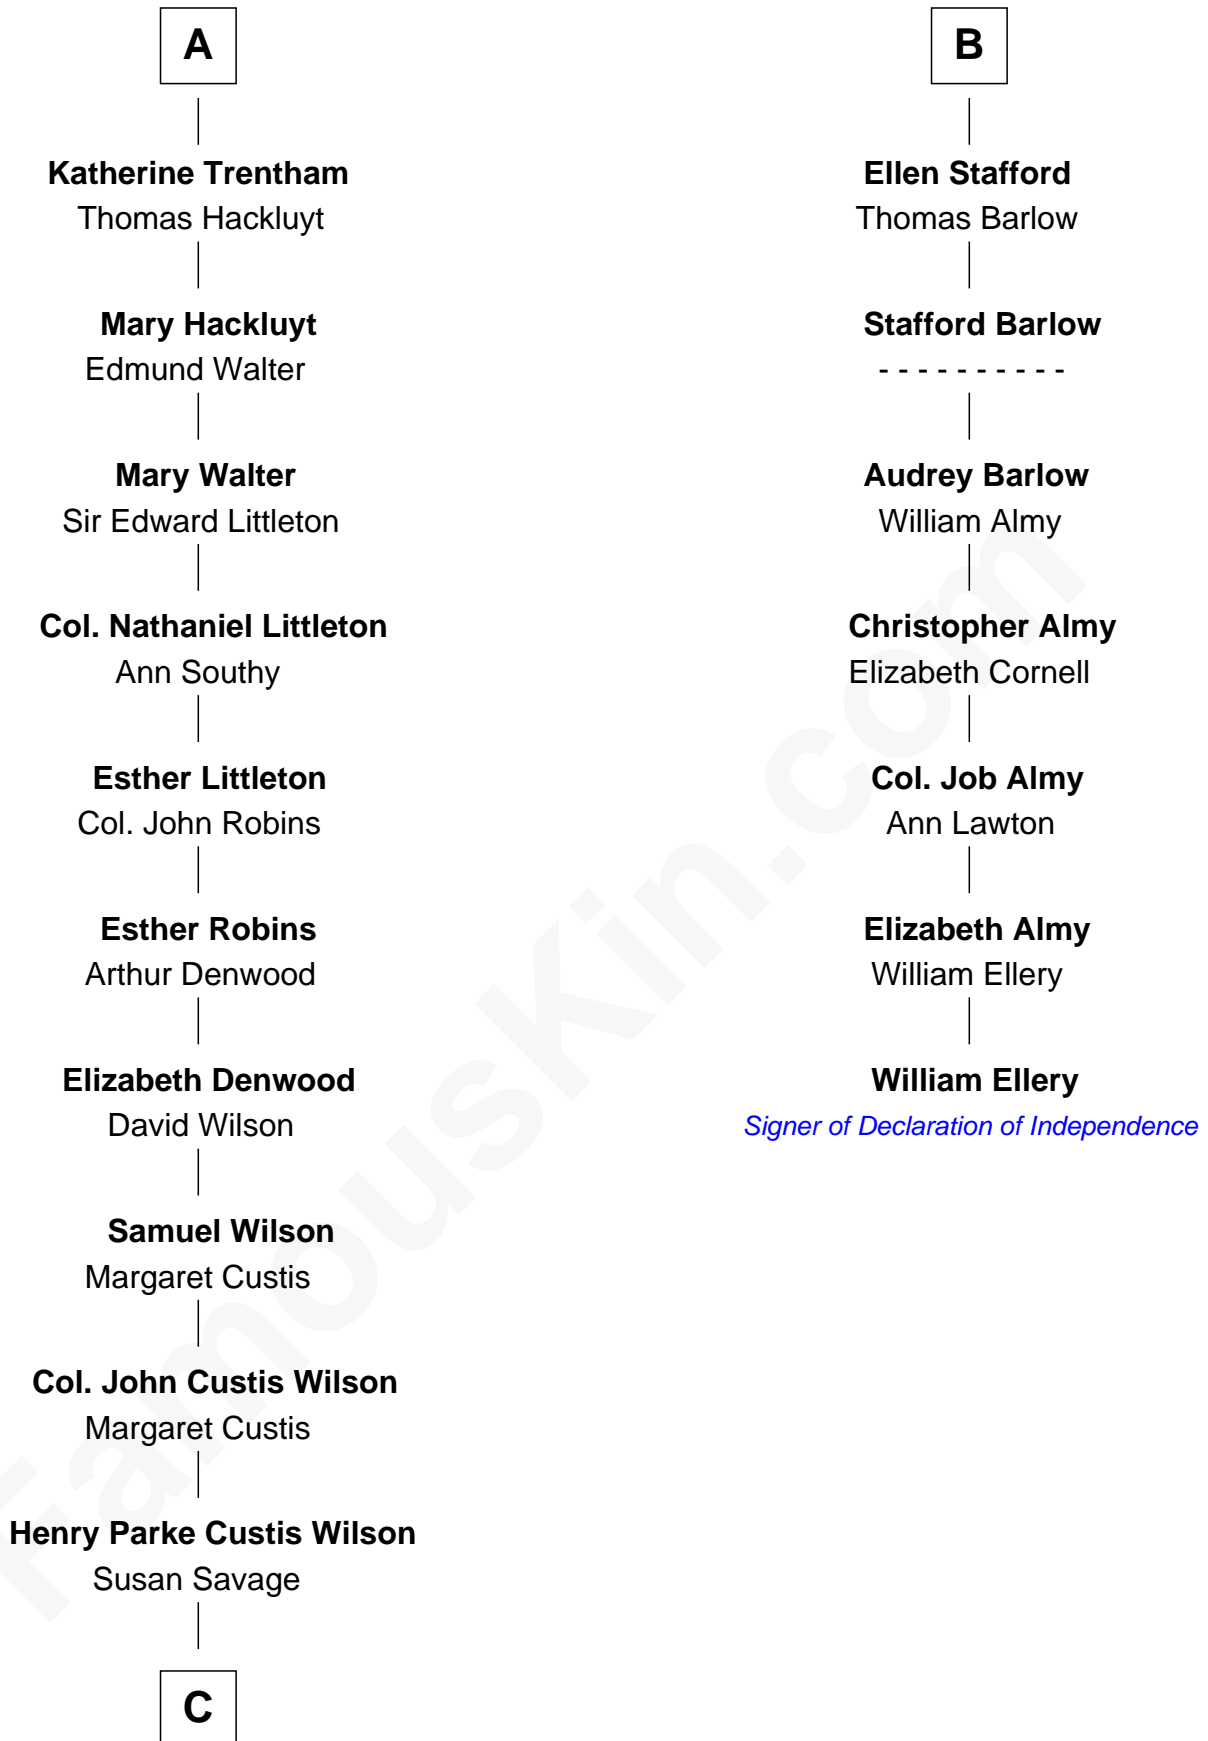

FamousKin.com Relationship Chart of

Paget Brewster

TV Actress

13th cousin 8 times removed of

William Ellery

Signer of the Declaration of Independence

C

—
Susan Savage Wilson

John Ledyard Hodge

—
Ellen Mackenzie Hodge

Dr. George Washington Wales Brewster

—
George Washington Wales Brewster

Joan Ryerson

—
Galen Brewster

Hathaway Tew

—
Paget Brewster