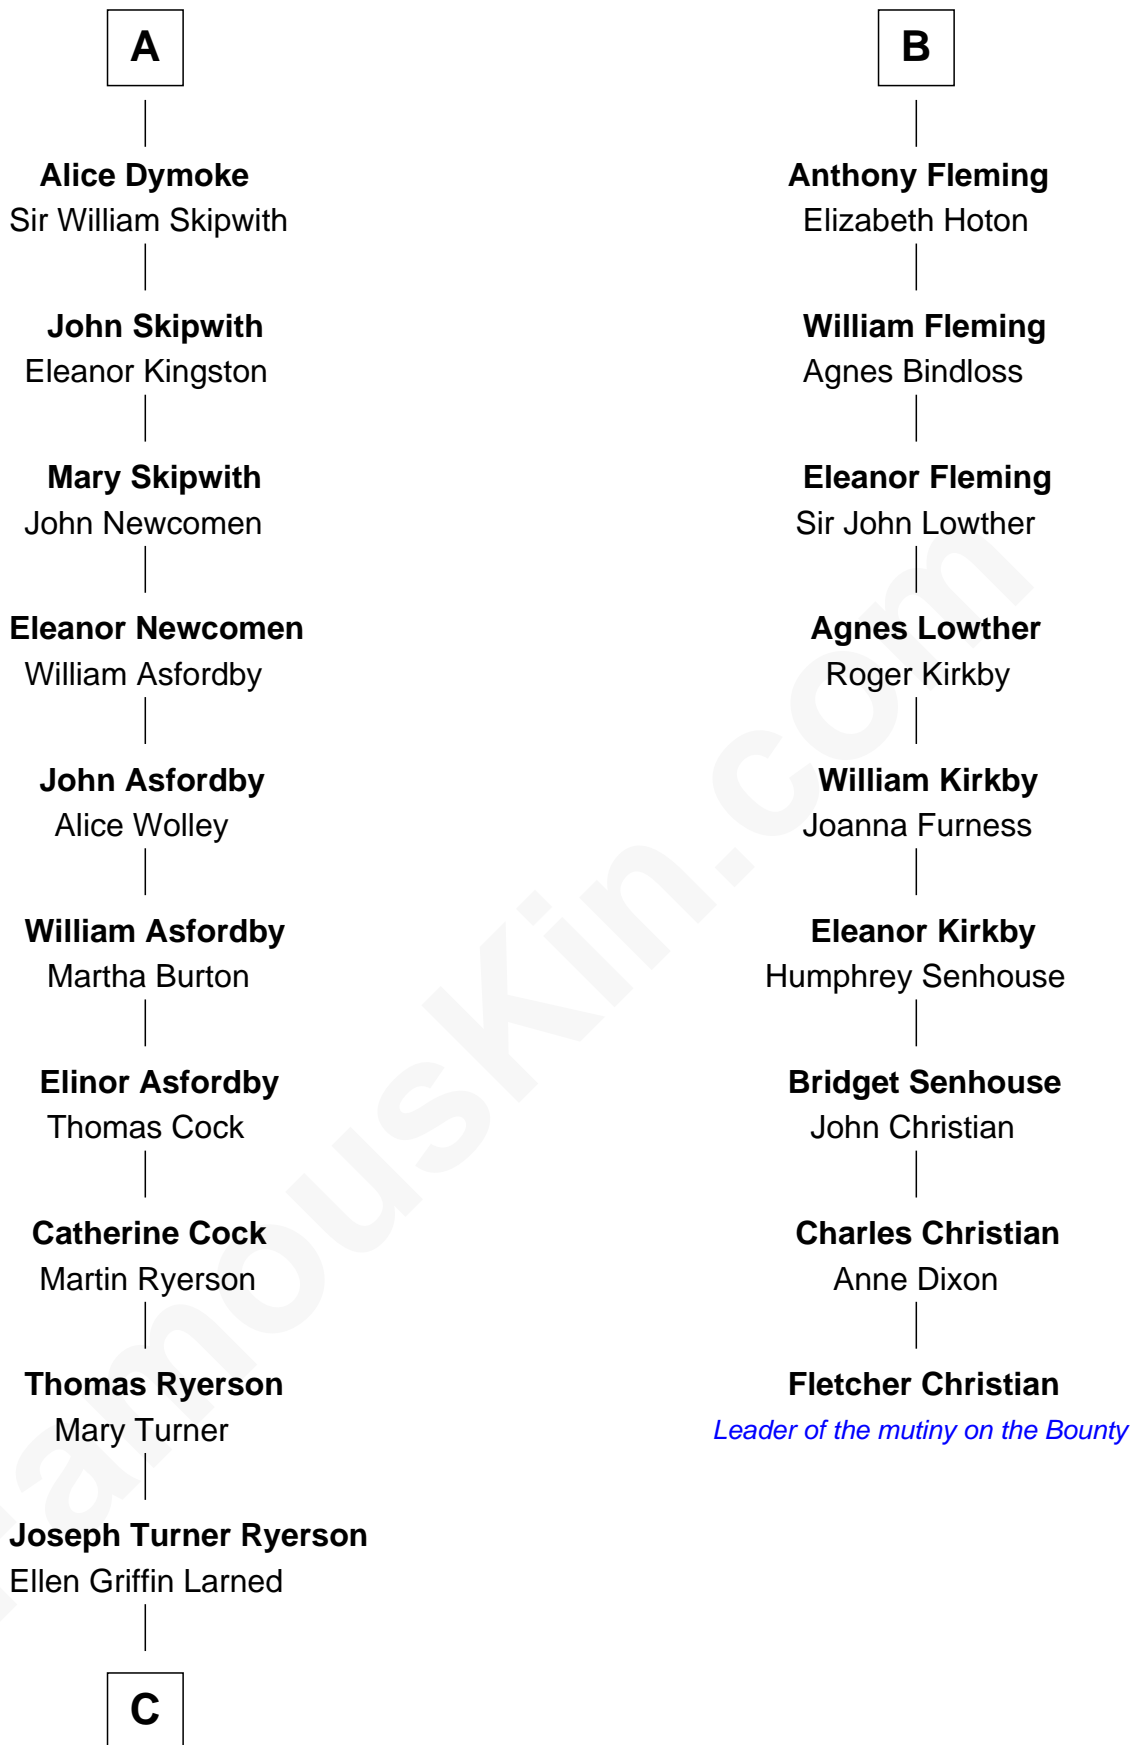

FamousKin.com Relationship Chart of

Paget Brewster

TV Actress

15th cousin 6 times removed of

Fletcher Christian

Leader of the mutiny on the Bounty

THE "BOUNTY" AT SEASIDE

C

Edward Larned Ryerson

Mary Pringle Mitchell

Donald Mitchell Ryerson

Isabelle McGenniss

Joan Ryerson

George Washington Wales Brewster

Galen Brewster

Hathaway Tew