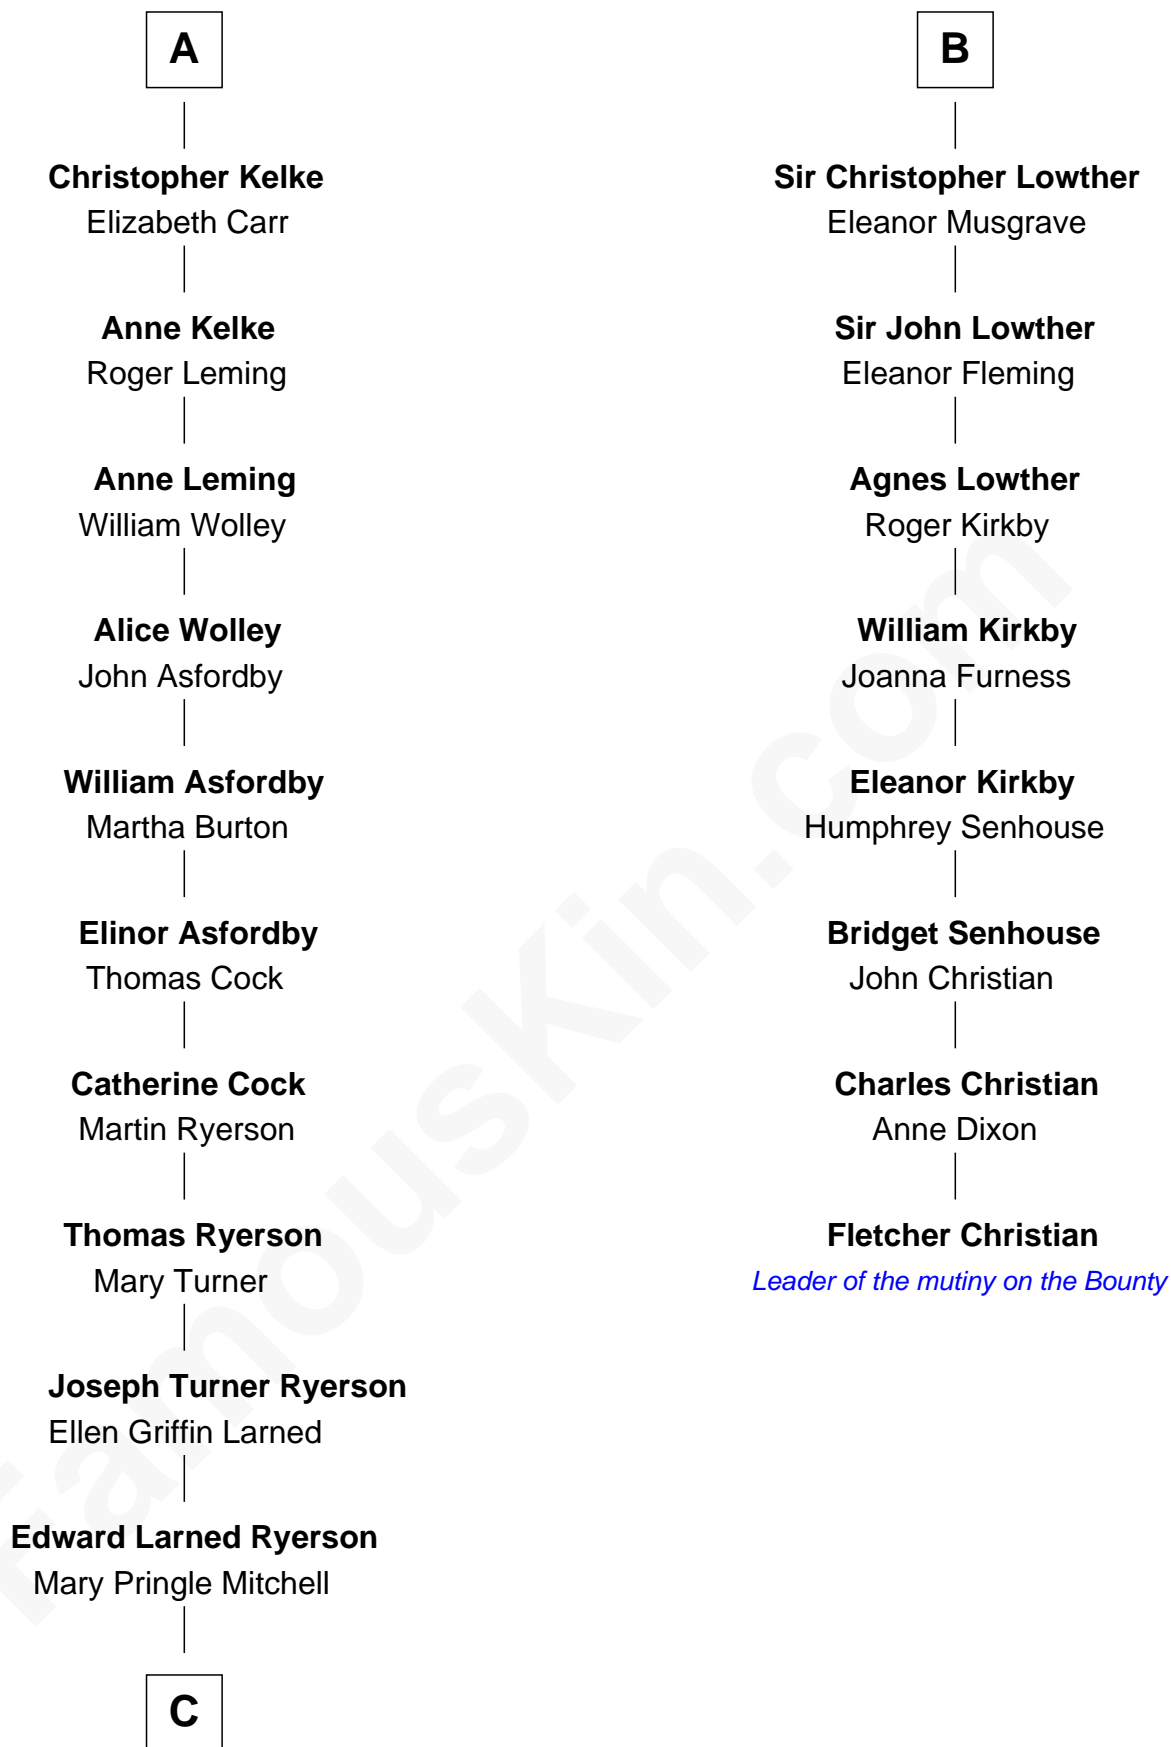

FamousKin.com Relationship Chart of

Paget Brewster

TV Actress

14th cousin 6 times removed of

Fletcher Christian

Leader of the mutiny on the Bounty

C

—
Donald Mitchell Ryerson

Isabelle McGenniss

—
Joan Ryerson

George Washington Wales Brewster

—
Galen Brewster

Hathaway Tew

—
Paget Brewster

TV Actress

FamousKin.com