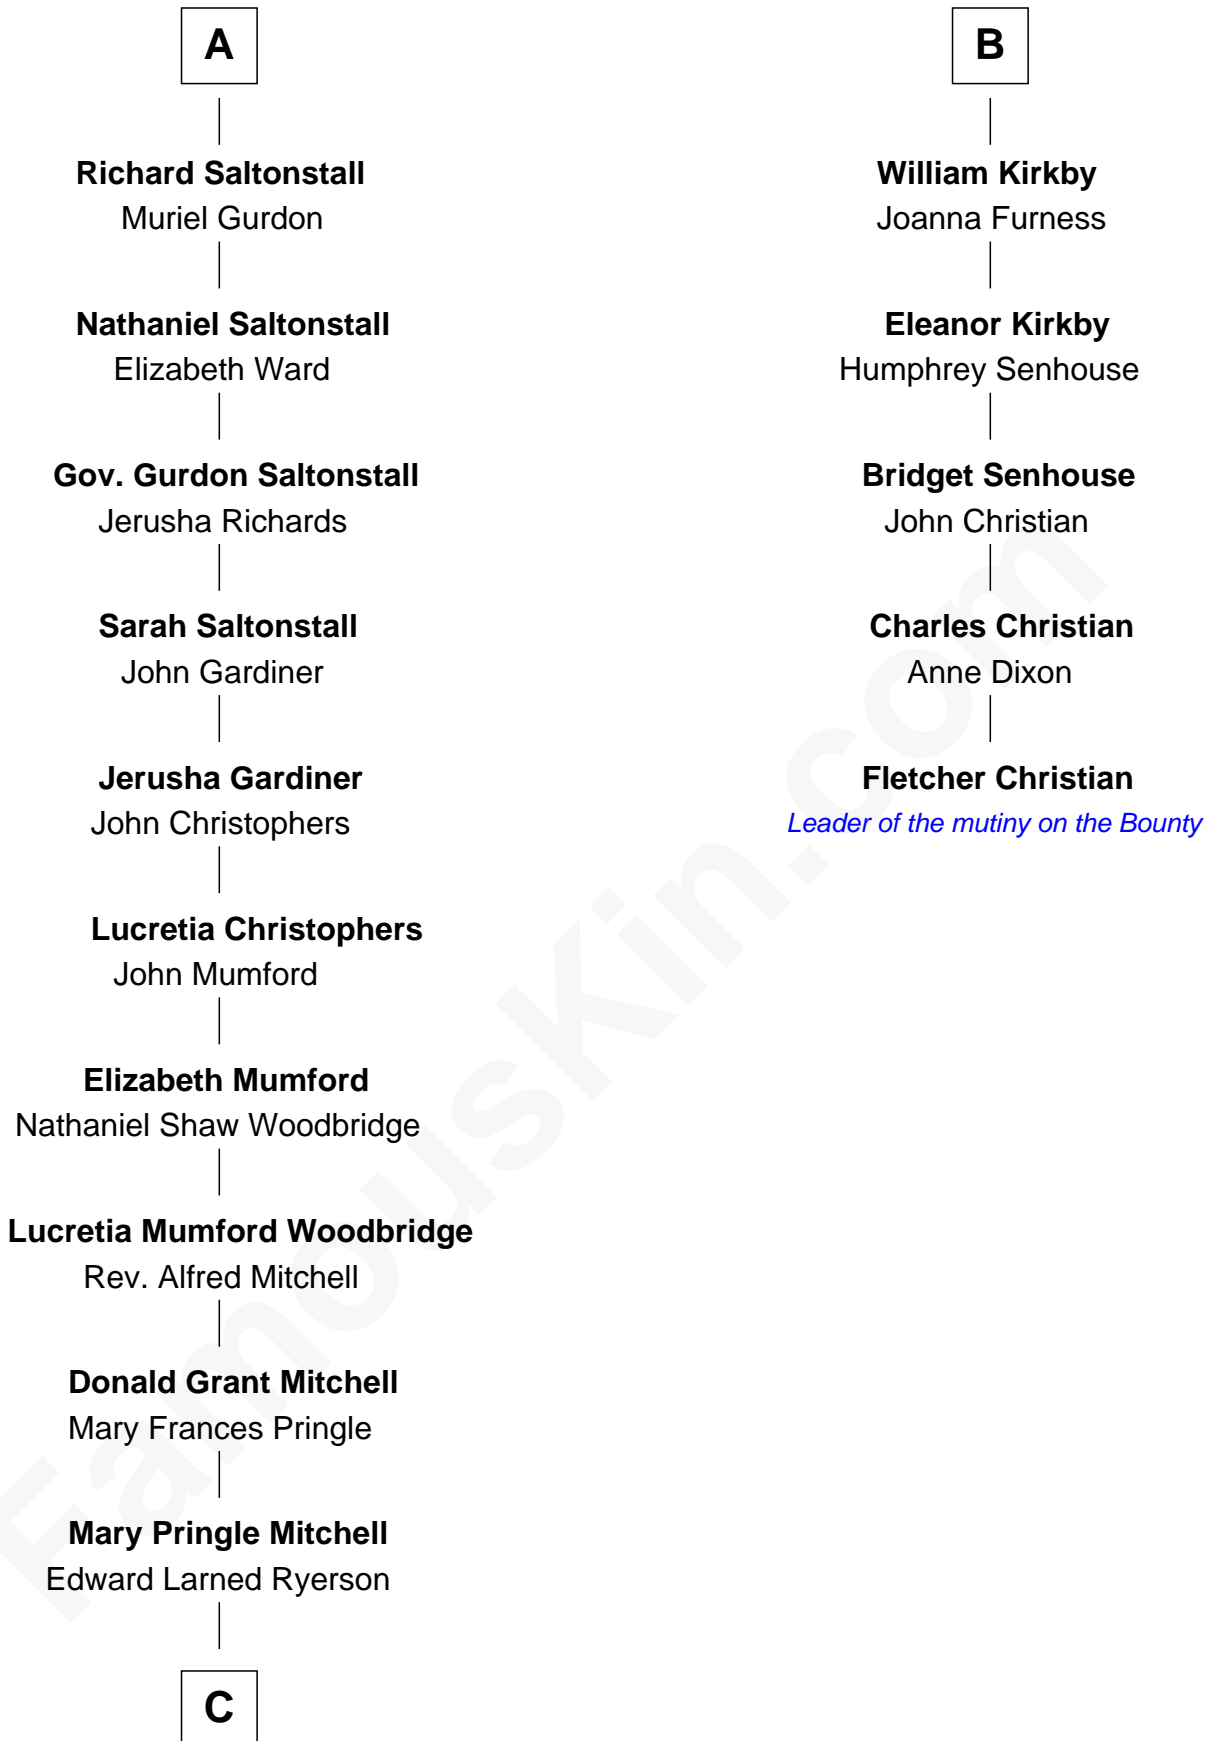

**FamousKin.com**  
**Relationship Chart of**  
**Paget Brewster**  
*TV Actress*

11th cousin 9 times removed of

**Fletcher Christian**  
*Leader of the mutiny on the Bounty*

**C**

—  
**Donald Mitchell Ryerson**

Isabelle McGenniss

—  
**Joan Ryerson**

George Washington Wales Brewster

—  
**Galen Brewster**

Hathaway Tew

—  
**Paget Brewster**

*TV Actress*

FamousKin.com