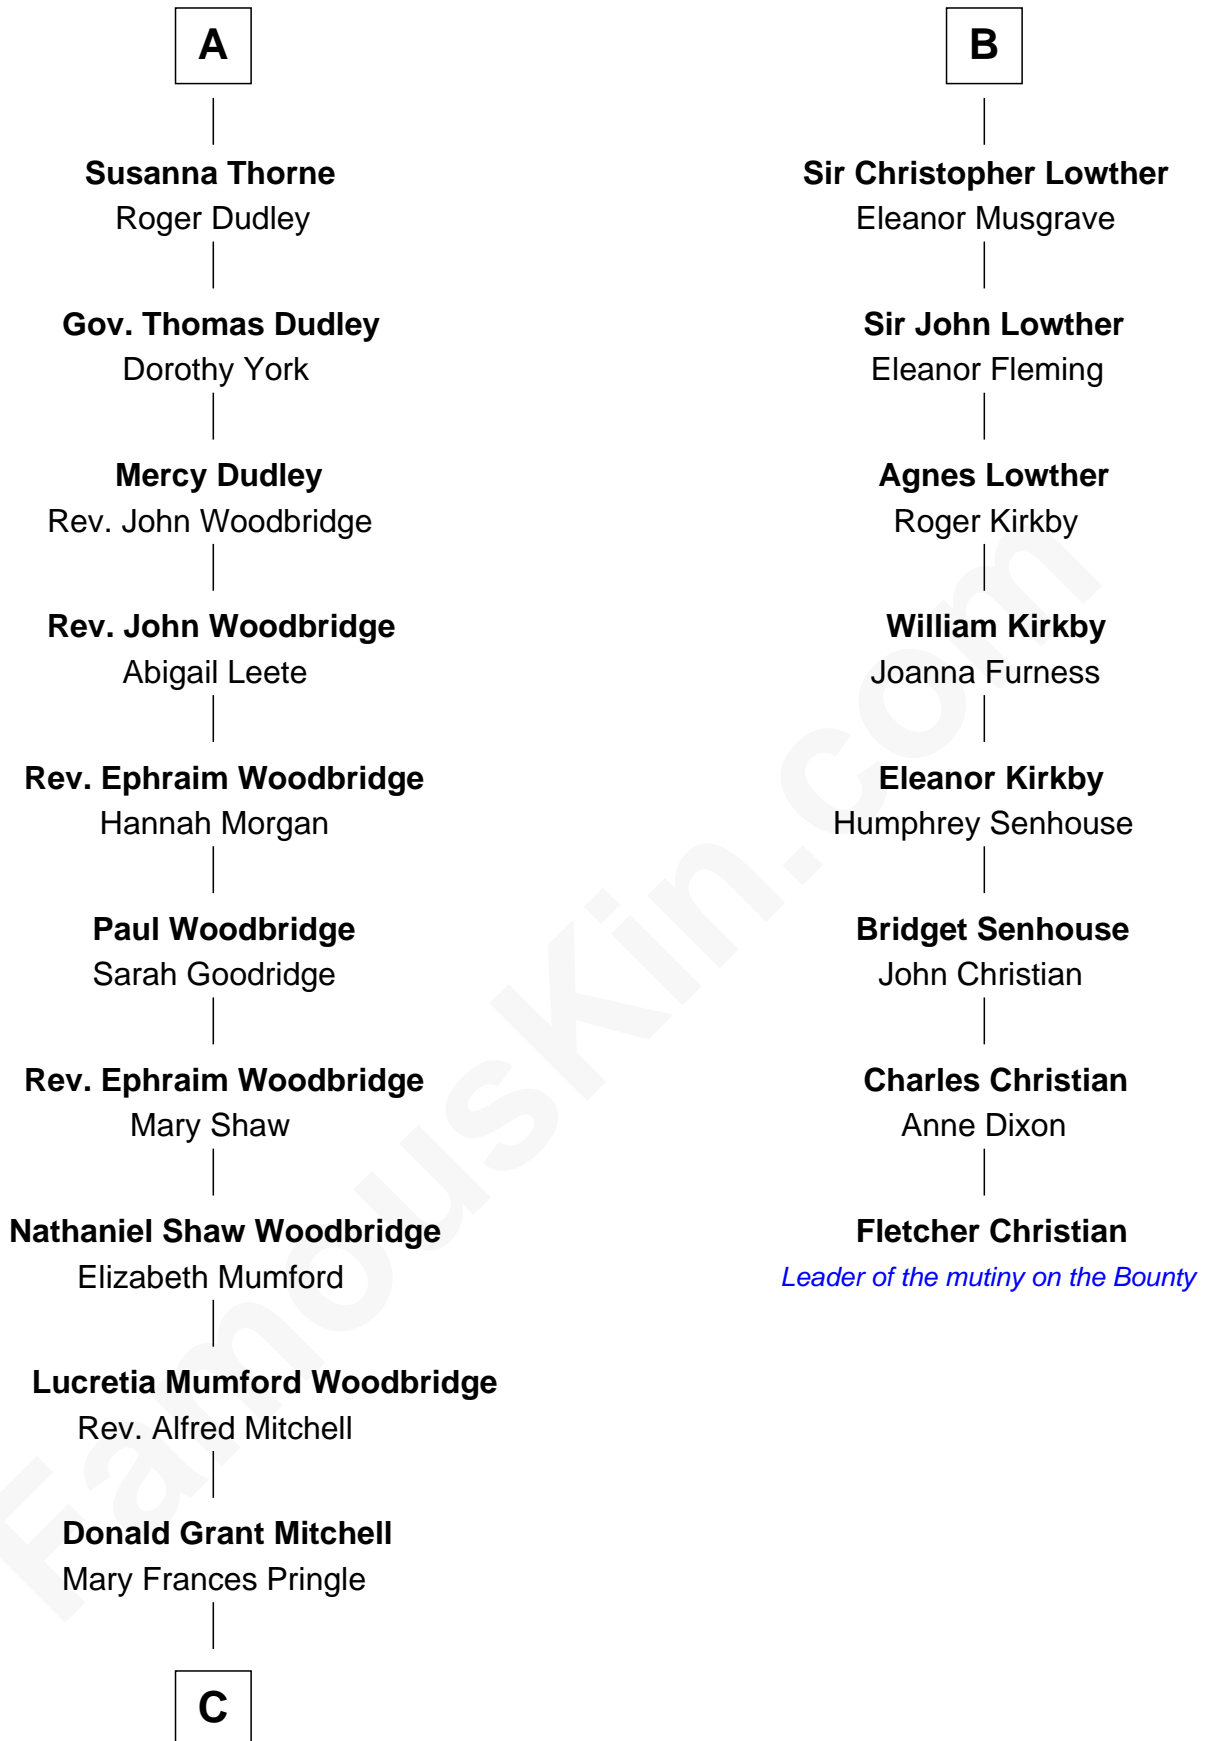

FamousKin.com Relationship Chart of

Paget Brewster

TV Actress

14th cousin 7 times removed of

Fletcher Christian

Leader of the mutiny on the Bounty

C

Mary Pringle Mitchell
Edward Larned Ryerson

Donald Mitchell Ryerson
Isabelle McGenniss

Joan Ryerson
George Washington Wales Brewster

Galen Brewster
Hathaway Tew

Paget Brewster
TV Actress