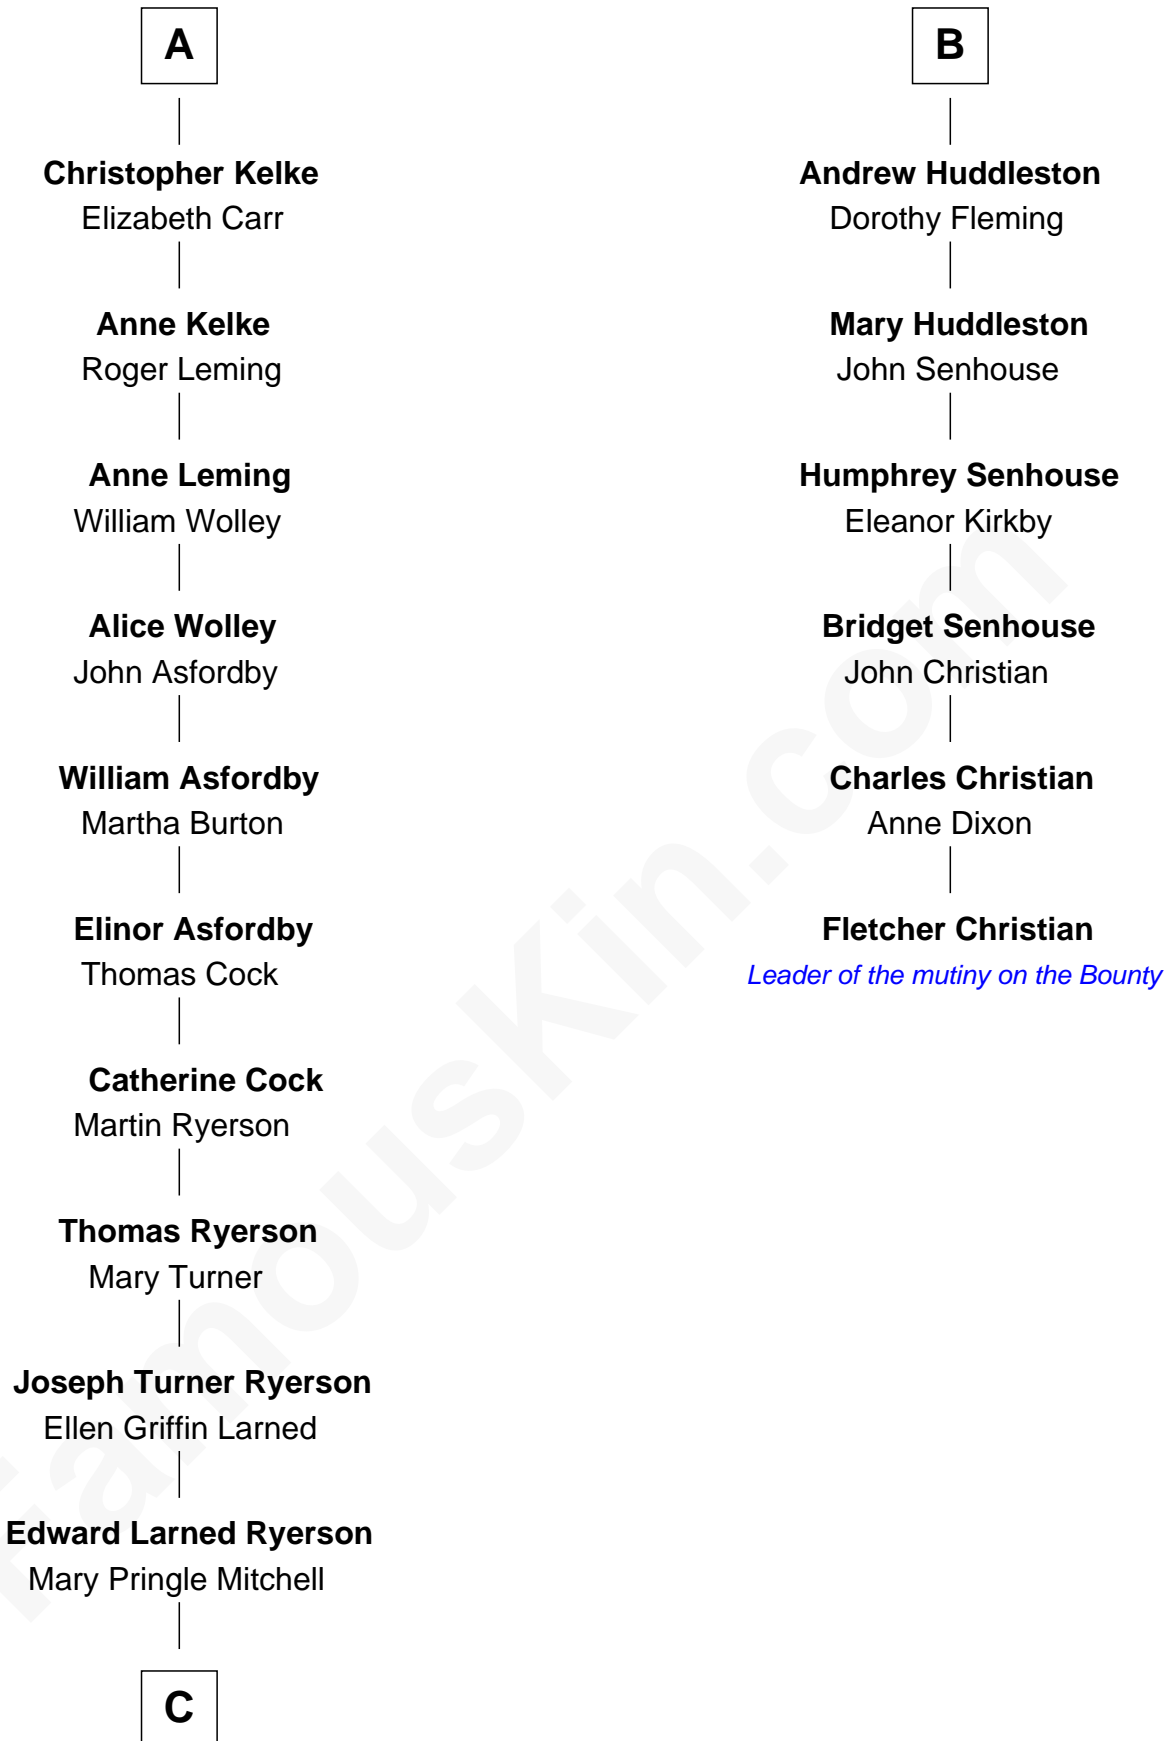

FamousKin.com Relationship Chart of

Paget Brewster

TV Actress

12th cousin 8 times removed of

Fletcher Christian

Leader of the mutiny on the Bounty

Sir Michael de la Pole

Katherine Wingfield

Michael de la Pole
Katherine de Stafford

Isabel de la Pole
Thomas Morley

Anne Morley
Sir John Hastings

Elizabeth Hastings
Sir Robert Hildyard

Katherine Hildyard
William Girlington

Isabel Girlington
Christopher Kelke

Christopher Kelke
Jane St. Paul

A

Sir Thomas de la Pole

Anne Cheney

Katherine de la Pole
Sir Miles Stapleton

Joan Stapleton
Sir John Huddleston

Sir John Huddleston
Joan FitzHugh

Sir John Huddleston
Joyce Prickley

Andrew Huddleston
Mary Hutton

Joseph Huddleston
Elinor Sisson

B

C

—
Donald Mitchell Ryerson

Isabelle McGenniss

—
Joan Ryerson

George Washington Wales Brewster