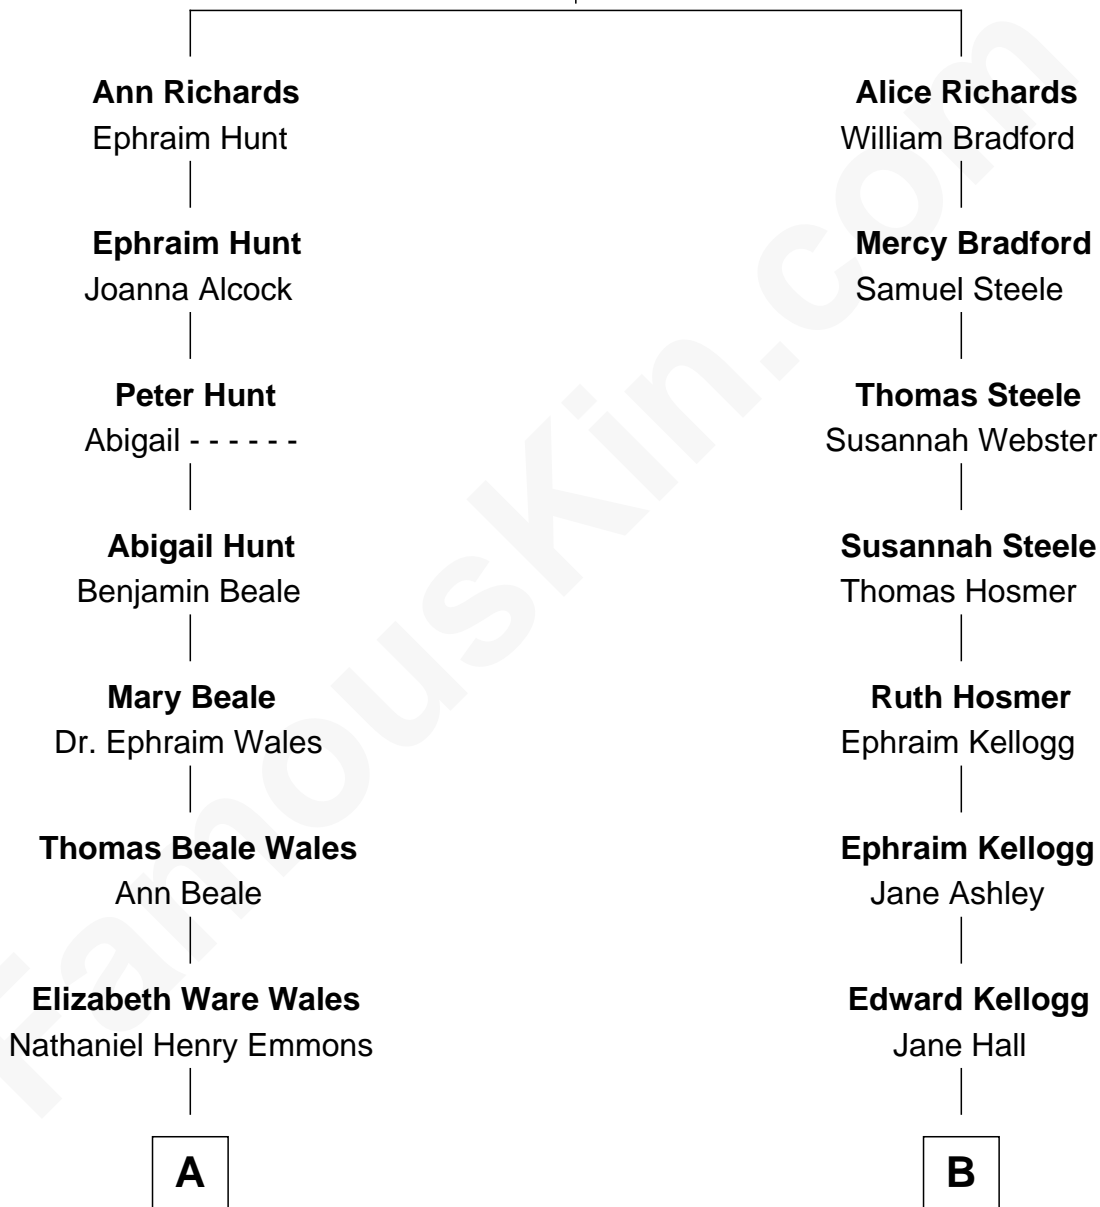

FamousKin.com Relationship Chart of

Paget Brewster

TV Actress

11th cousin of

Clint Eastwood

TV & Film Actor and Director

Thomas Richards

Welthian - - - - -

A

Ann Wales Emmons

Benjamin Brewster

Dr. George Washington Wales Brewster

Ellen Mackenzie Hodge

George Washington Wales Brewster

Joan Ryerson

Galen Brewster

Hathaway Tew

Paget Brewster

TV Actress

B

Cordelia Kellogg

Edward Franklin Bartholomew

Sophia Aurelia Bartholomew

Charles Claude Runner

Waldo Errol Runner

Virginia May McClanahan

Margaret Ruth Runner

Clinton Eastwood

Clint Eastwood

TV & Film Actor and Director