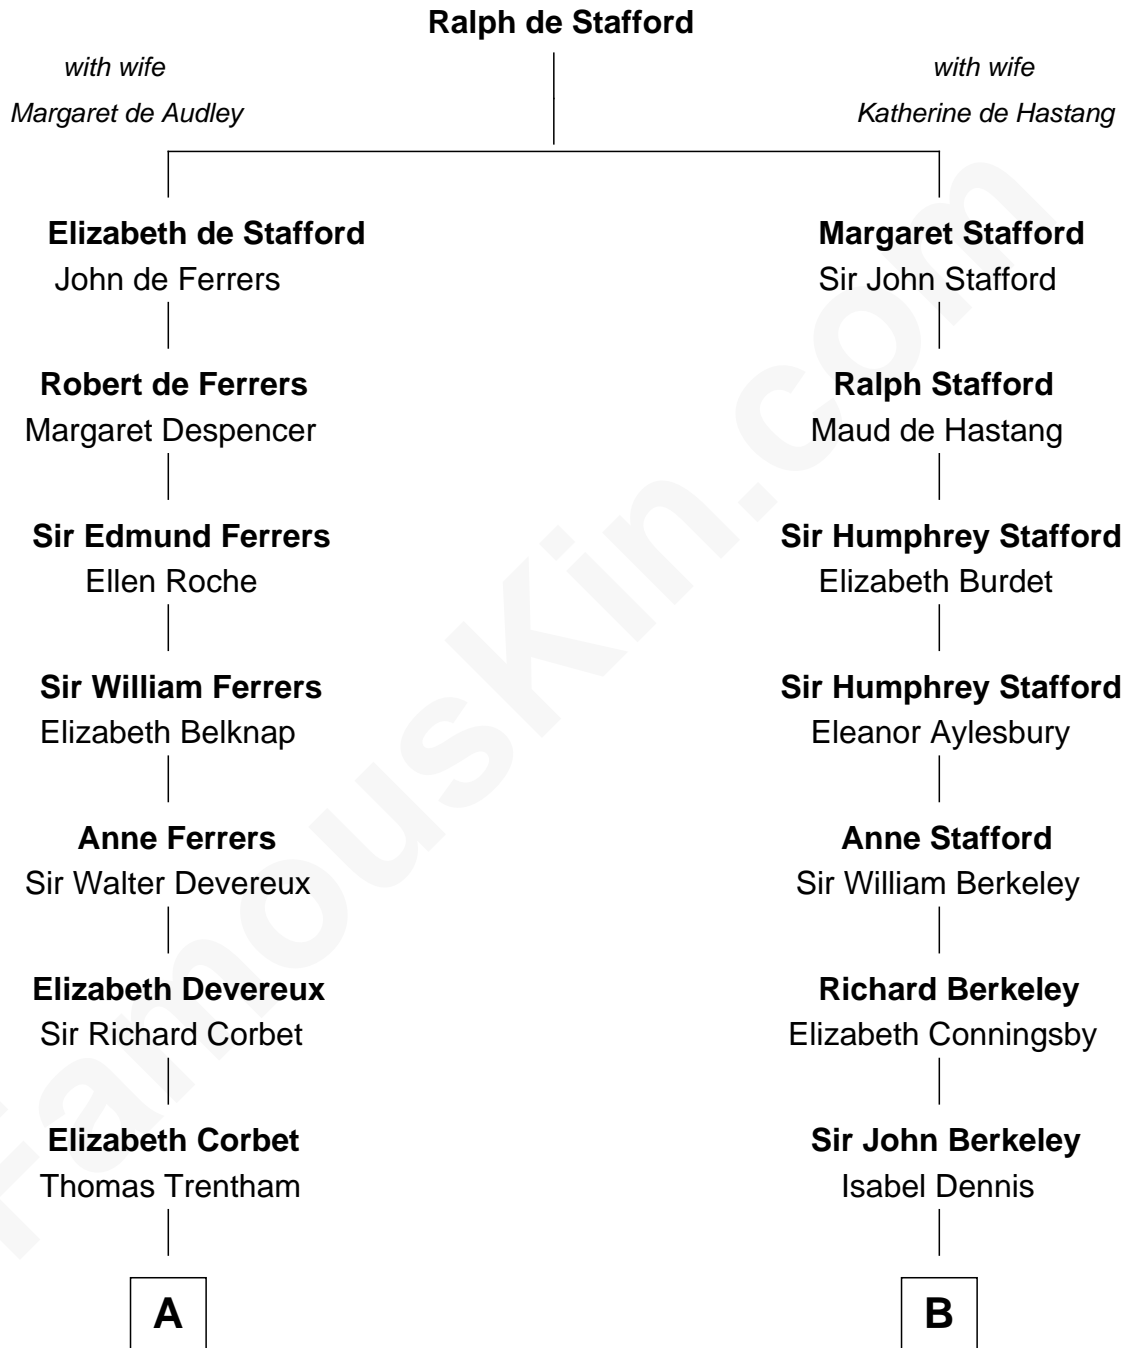

FamousKin.com Relationship Chart of

Paget Brewster

TV Actress

19th cousin 2 times removed of

Clare Eames

Silent Movie Actress

C

Susan Savage Wilson

John Ledyard Hodge

Ellen Mackenzie Hodge

Dr. George Washington Wales Brewster

George Washington Wales Brewster

Joan Ryerson

Galen Brewster

Hathaway Tew

Paget Brewster