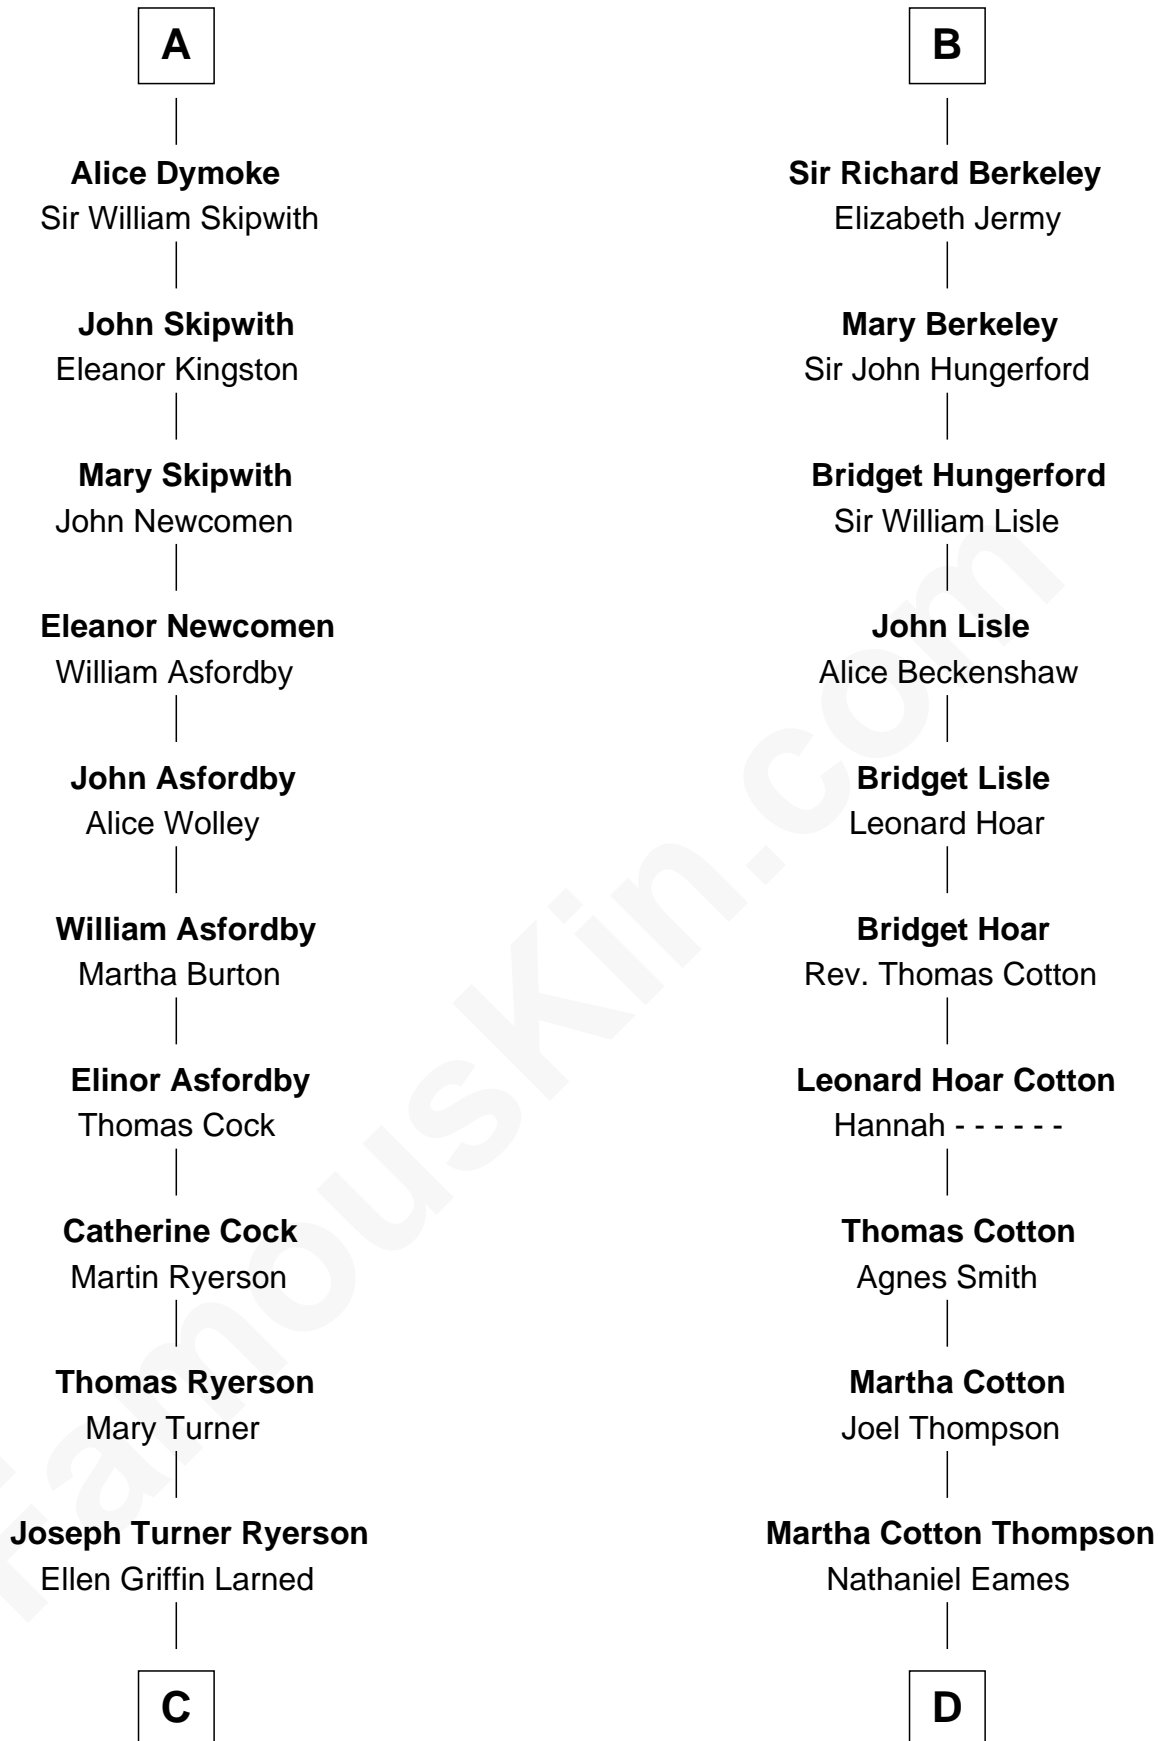

# FamousKin.com Relationship Chart of

**Paget Brewster**

*TV Actress*

19th cousin 2 times removed of

**Clare Eames**

*Silent Movie Actress*

**Sir Maurice de Berkeley**

Eve la Zouche

**C**

**Edward Larned Ryerson**

Mary Pringle Mitchell

**Donald Mitchell Ryerson**

Isabelle McGenniss

**Joan Ryerson**

George Washington Wales Brewster

**Galen Brewster**

Hathaway Tew

**Paget Brewster**

*TV Actress*

**D**

**Ithamer Bellows Eames**

Emma Hayden

**Harold Hayden Eames**

Clare Hamilton