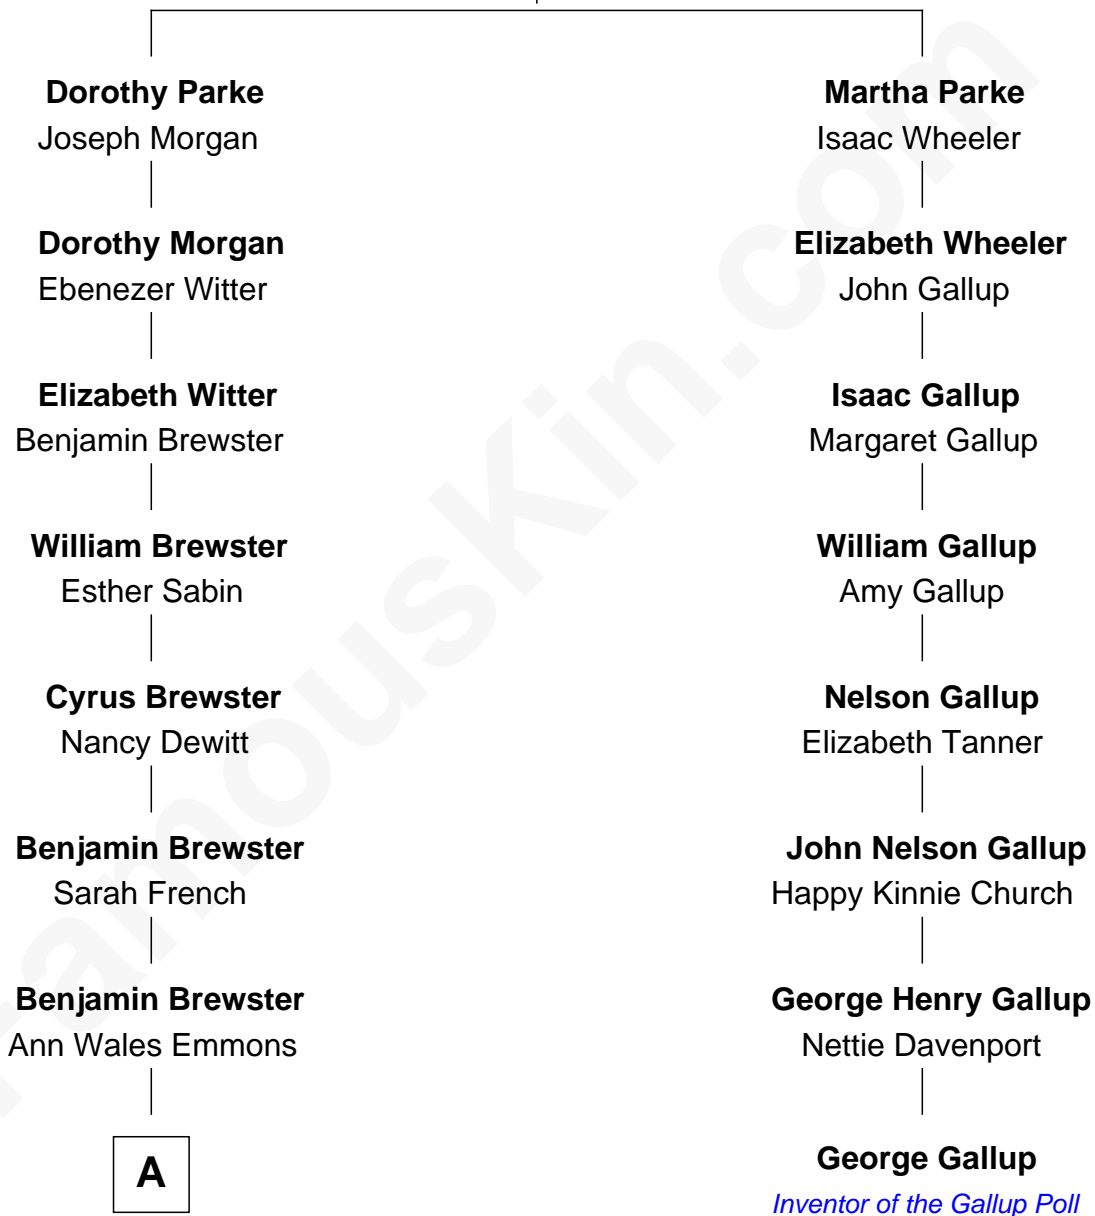

# FamousKin.com Relationship Chart of

**Paget Brewster**

*TV Actress*

7th cousin 3 times removed of

**George Gallup**

*Inventor of the Gallup Poll*

**Thomas Parke**  
Dorothy Thompson

**A**

—  
**Dr. George Washington Wales Brewster**

Ellen Mackenzie Hodge

—  
**George Washington Wales Brewster**

Joan Ryerson

—  
**Galen Brewster**

Hathaway Tew

—  
**Paget Brewster**

*TV Actress*