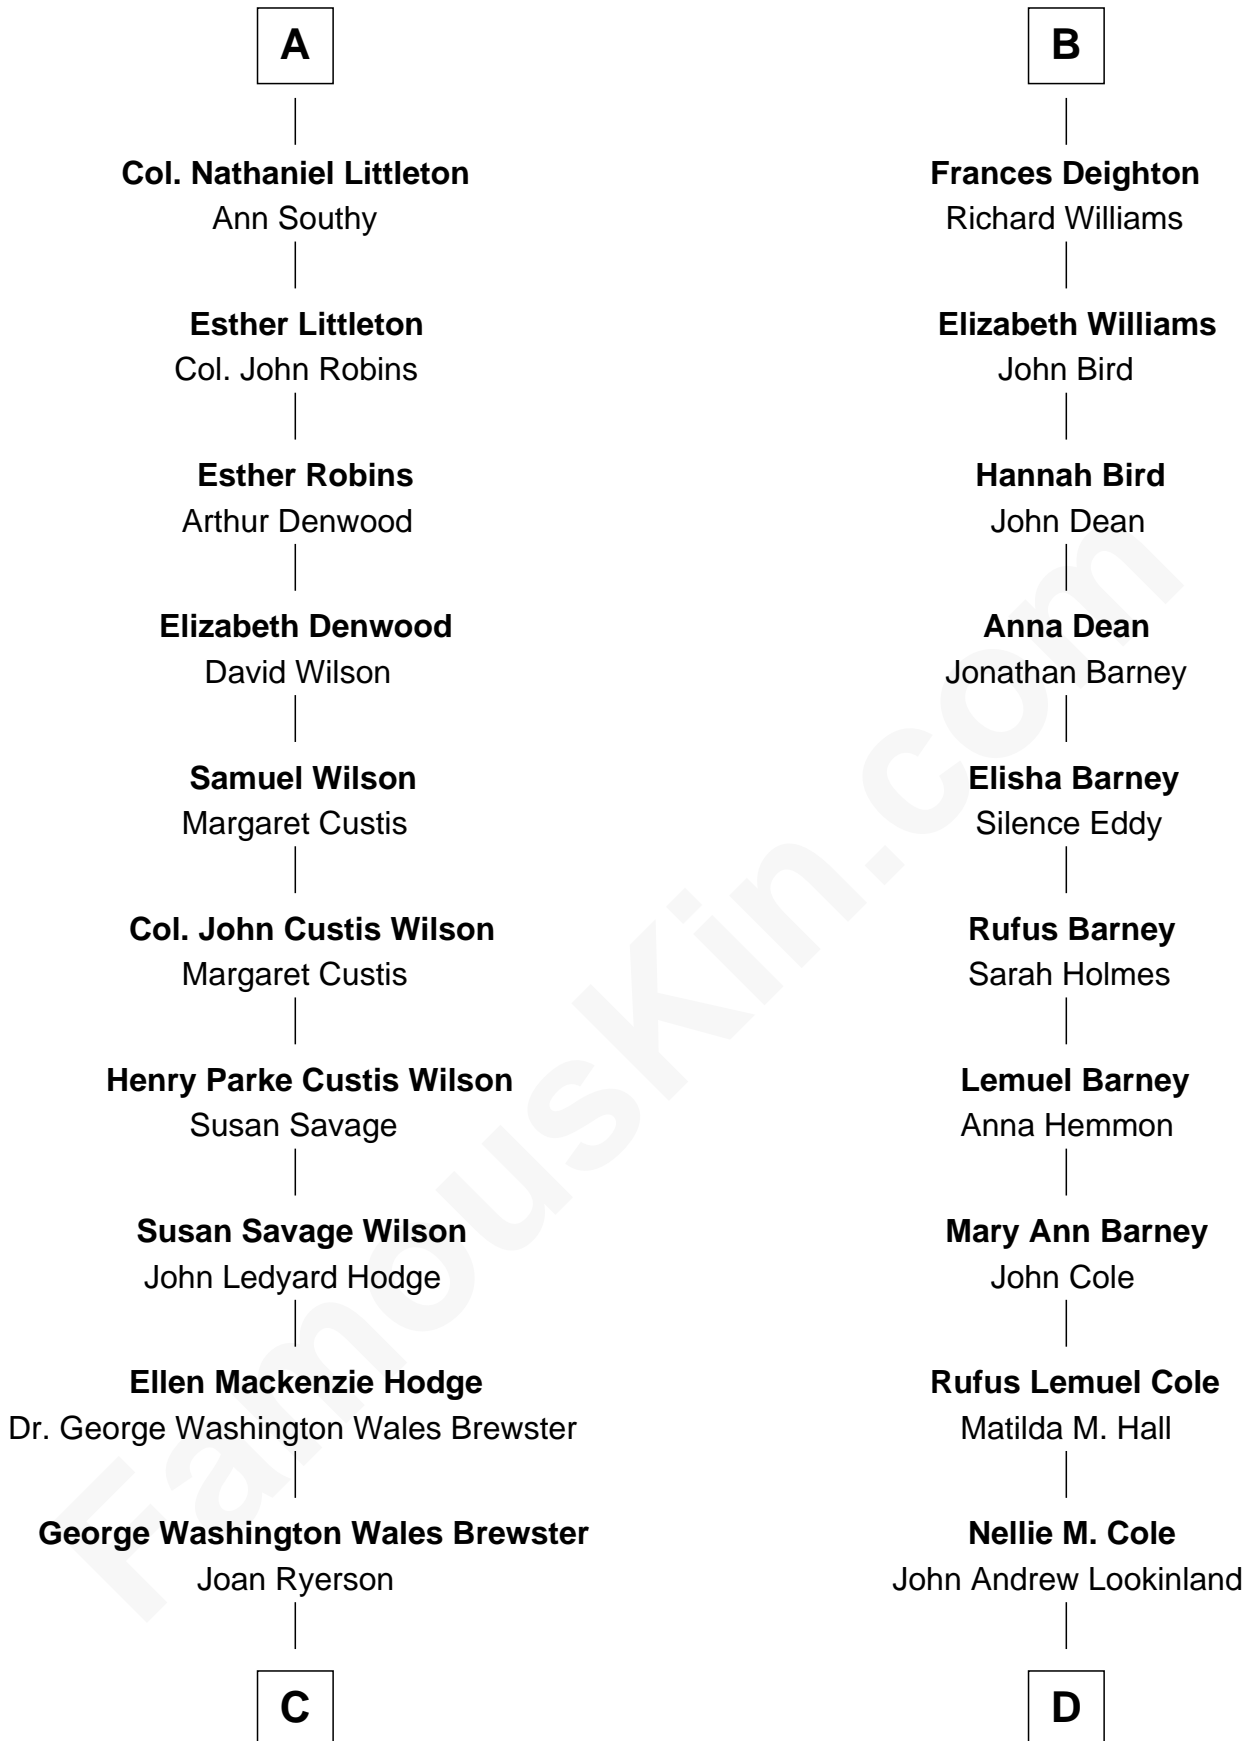

FamousKin.com Relationship Chart of

Paget Brewster

TV Actress

18th cousin 1 time removed of

Michael Lookinland

TV Actor

Sir Edmund Ferrers

Ellen Roche

Elizabeth Berkeley

Elizabeth Lygon

Edward Bassett

Jane Bassett

John Deighton

B

FamousKin.com