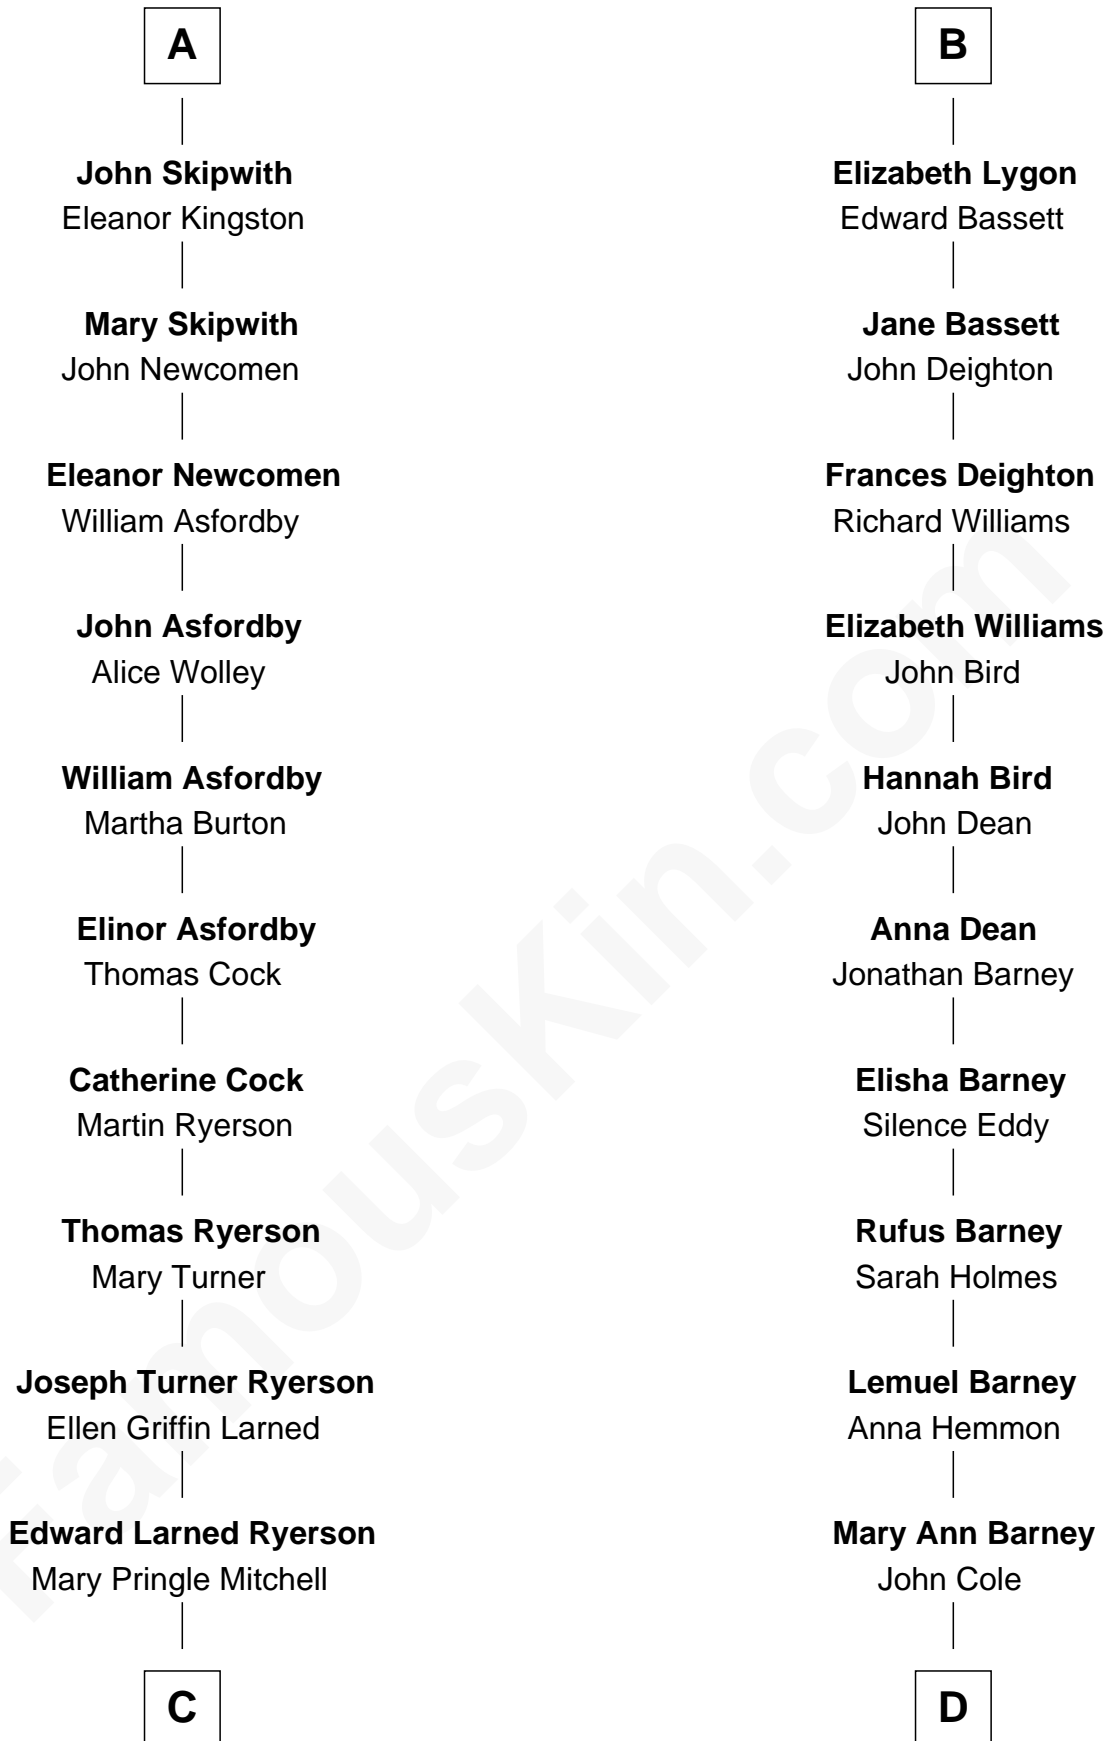

FamousKin.com Relationship Chart of

Paget Brewster

TV Actress

20th cousin 1 time removed of

Michael Lookinland

TV Actor

John de Mowbray

Joan of Lancaster

John de Mowbray
Elizabeth de Segrave

Eleanor de Mowbray
John de Welles

Eudo de Welles
Maud de Greystoke

Sir Lionel de Welles
Joan de Waterton

Margaret de Welles
Sir Thomas Dymoke

Sir Lionel Dymoke
Joanna Griffith

Alice Dymoke
Sir William Skipwith

A

John de Mowbray
Elizabeth de Segrave

Sir Thomas Mowbray
Elizabeth Fitzalan

Isabel Mowbray
Sir James Berkeley

Maurice Berkeley
Isabel Mead

Anne Berkeley
Sir William Dennis

Isabel Dennis
Sir John Berkeley

Elizabeth Berkeley
Henry Lygon

B

C

Donald Mitchell Ryerson

Isabelle McGenniss

Joan Ryerson

George Washington Wales Brewster