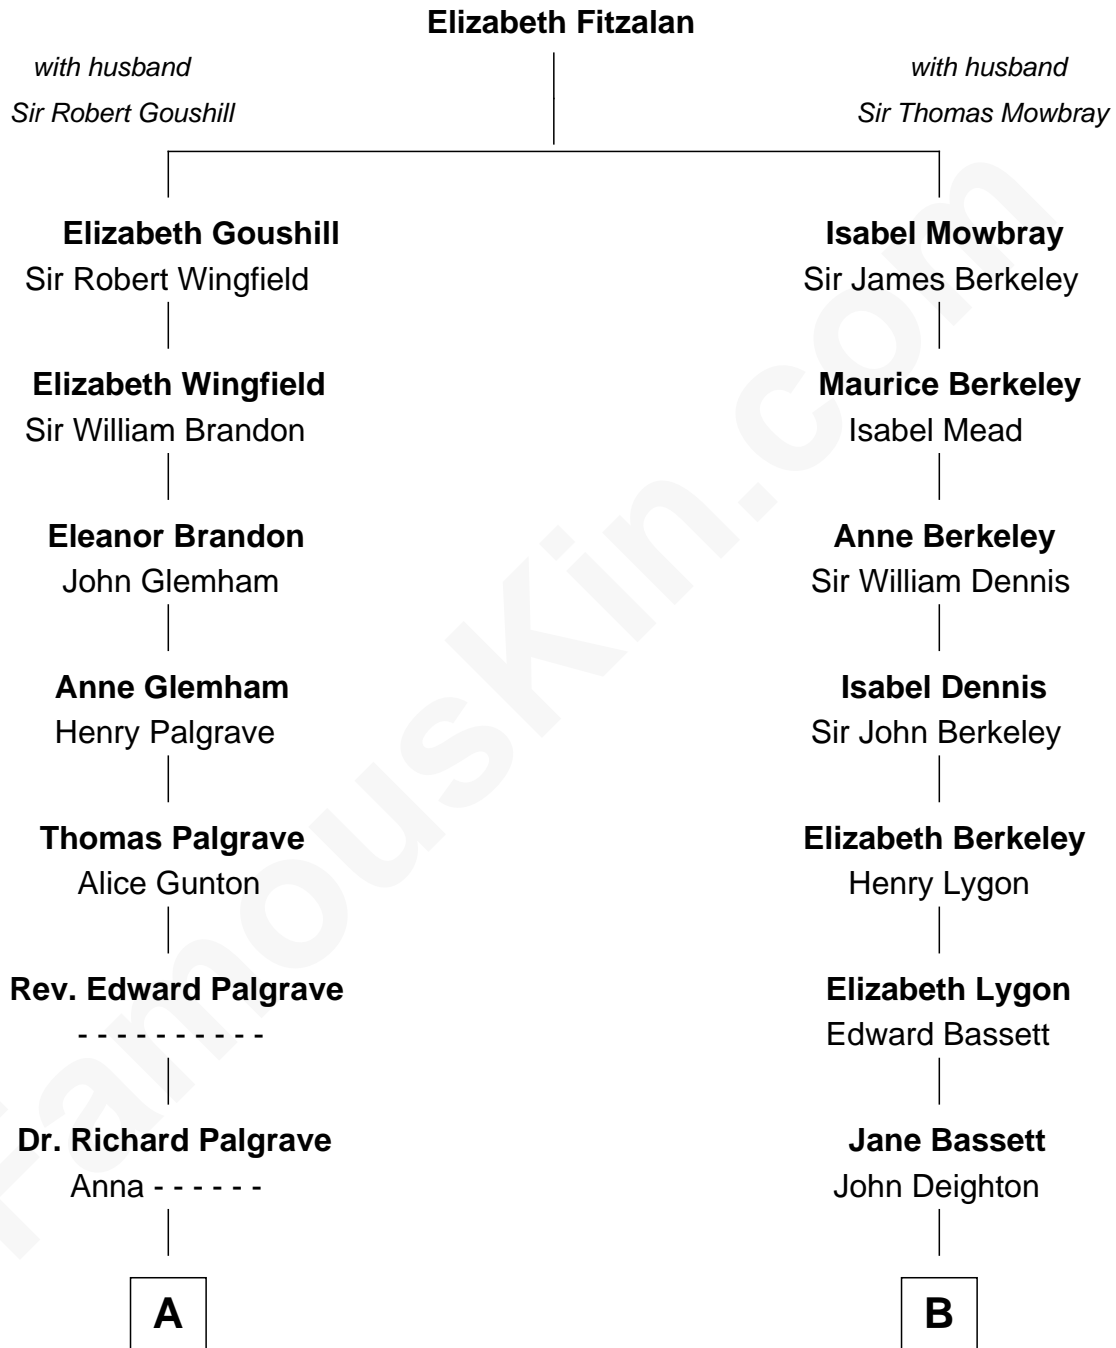

# FamousKin.com Relationship Chart of

**Paget Brewster**

*TV Actress*

18th cousin 1 time removed of

**Michael Lookinland**

*TV Actor*

FamousKin.com