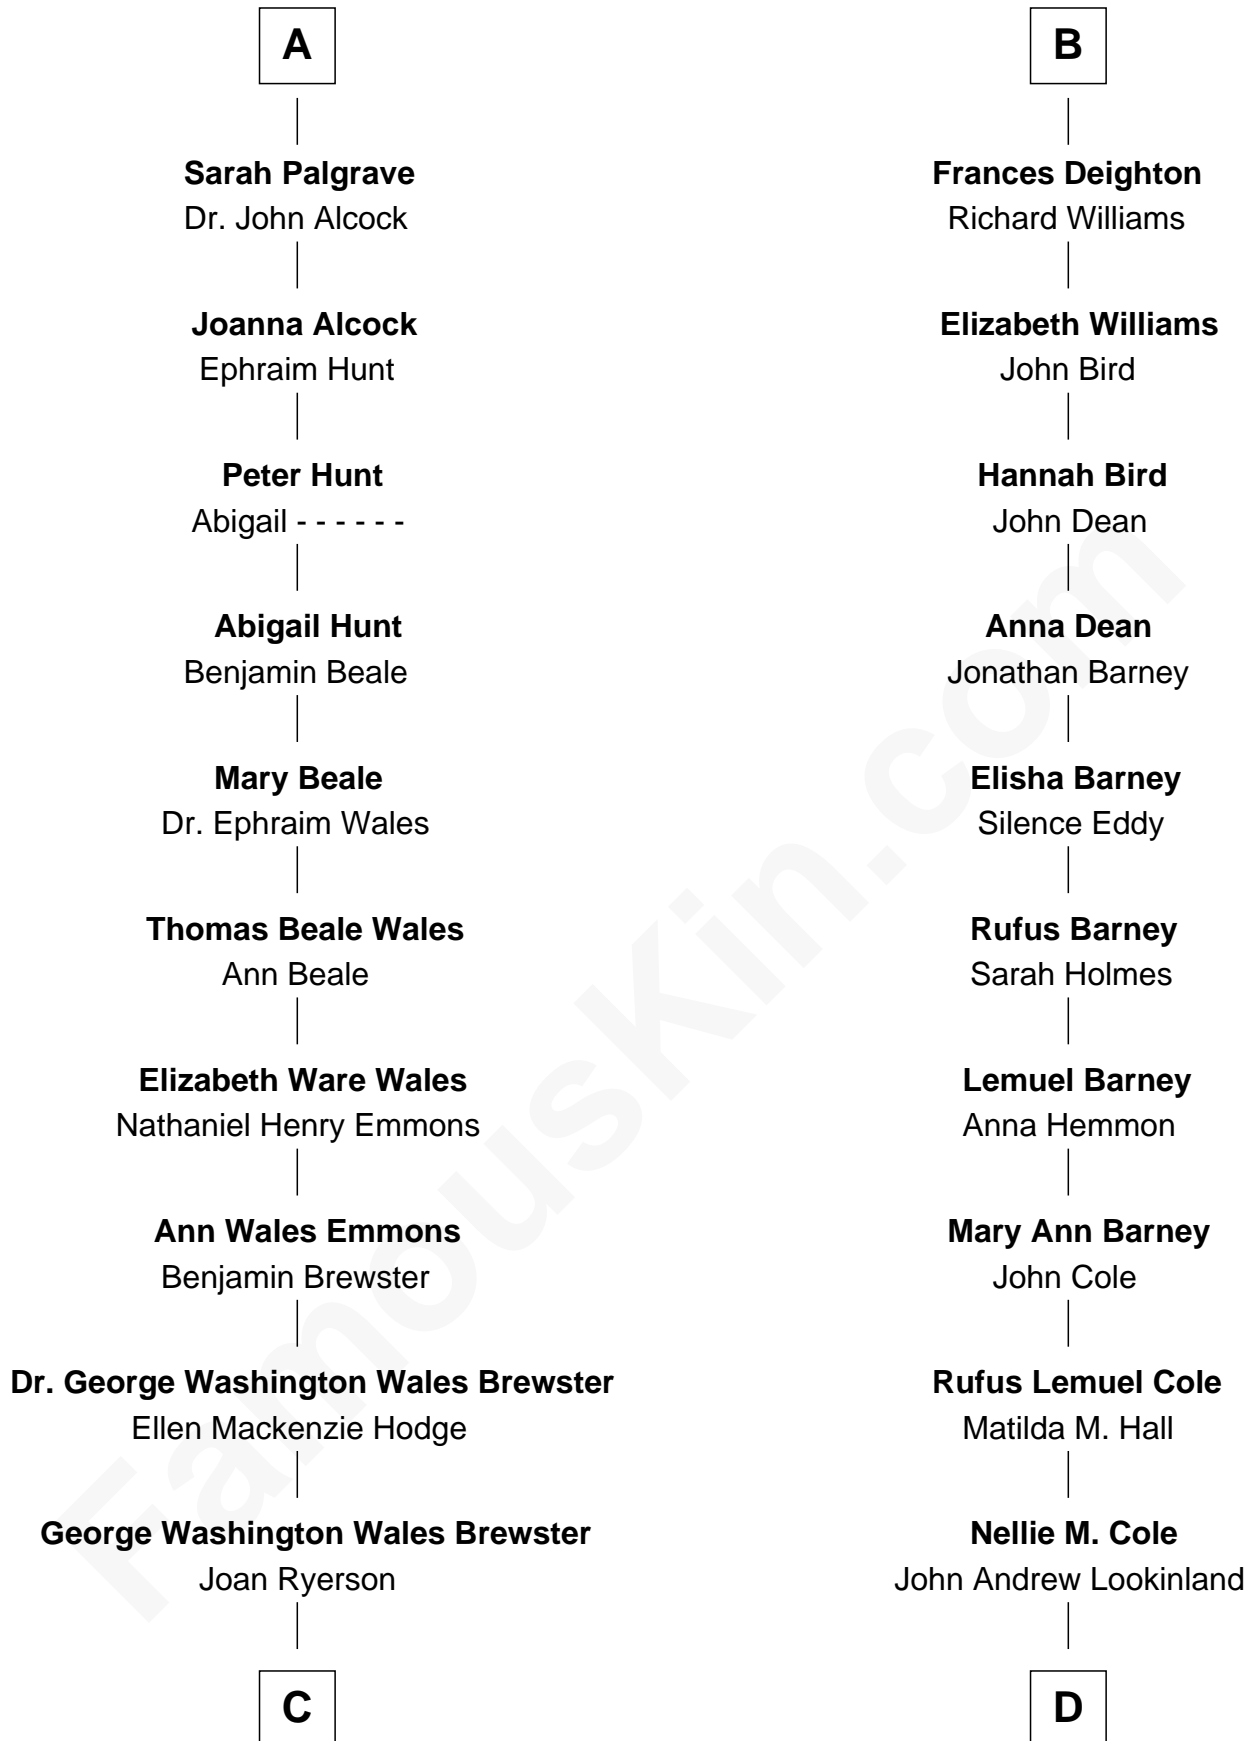

# FamousKin.com Relationship Chart of

**Paget Brewster**

*TV Actress*

18th cousin 1 time removed of

**Michael Lookinland**

*TV Actor*

FamousKin.com