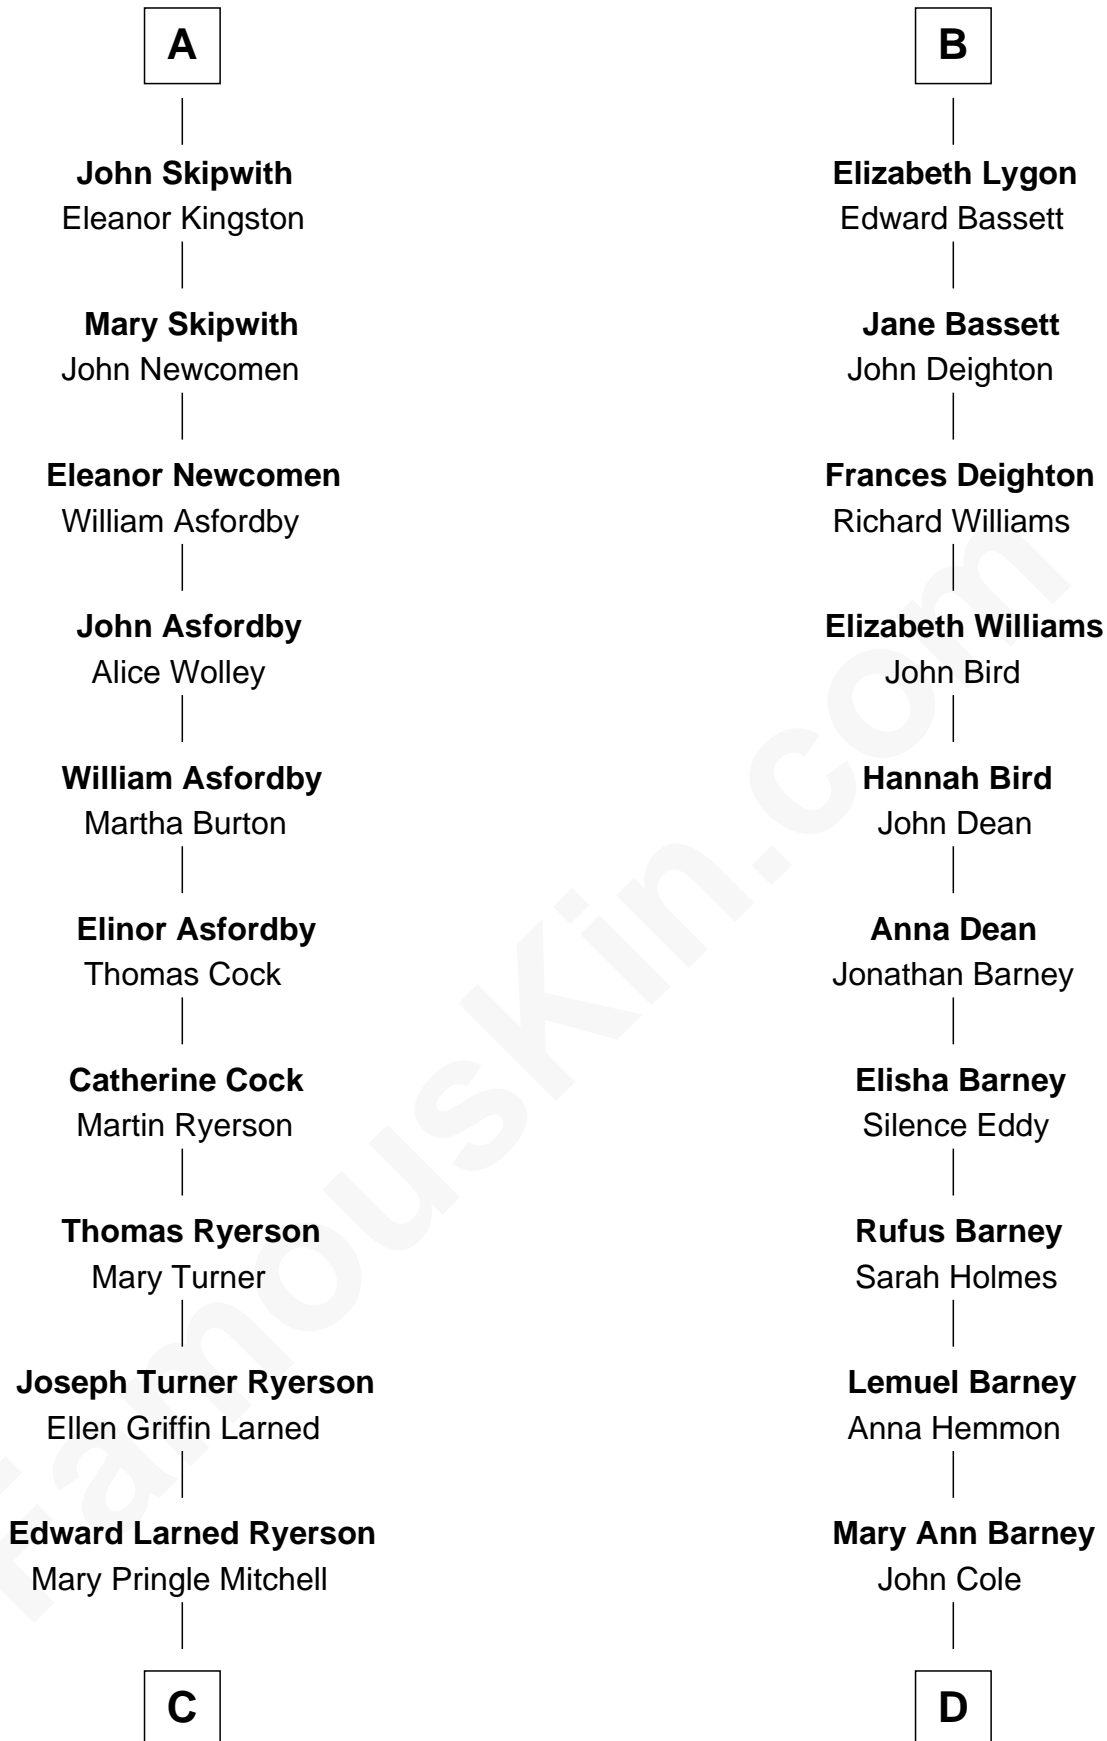

FamousKin.com Relationship Chart of

Paget Brewster

TV Actress

20th cousin 1 time removed of

Michael Lookinland

TV Actor

C

Donald Mitchell Ryerson

Isabelle McGenniss

Joan Ryerson

George Washington Wales Brewster

Galen Brewster

Hathaway Tew

Paget Brewster

TV Actress

D