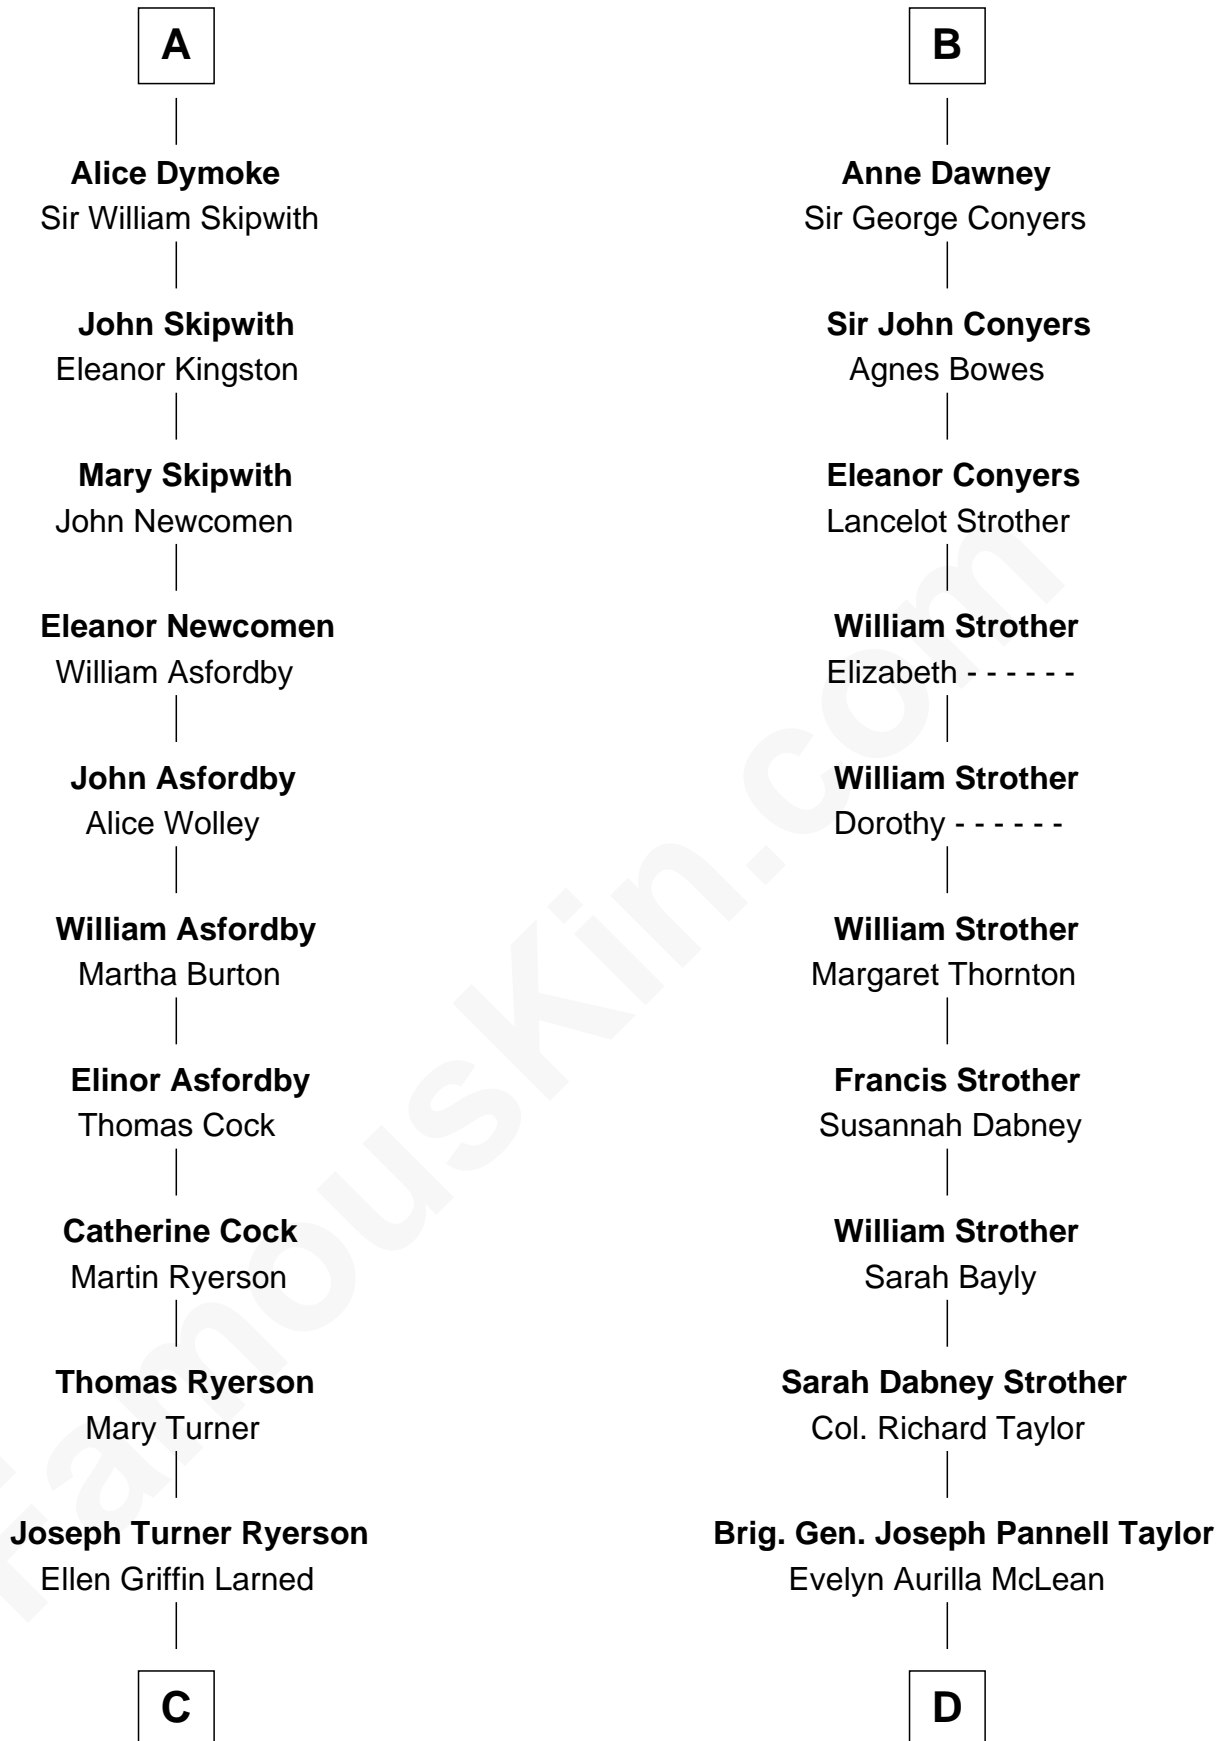

FamousKin.com Relationship Chart of

Paget Brewster

TV Actress

21st cousin of

Parker Stevenson

TV and Movie Actor

Sir Hugh I de Audley

Iseult de Mortimer

C

Edward Larned Ryerson

Mary Pringle Mitchell

Donald Mitchell Ryerson

Isabelle McGenniss

Joan Ryerson

George Washington Wales Brewster

Galen Brewster

Hathaway Tew

Paget Brewster

TV Actress

D

Col. Joseph Hancock Taylor

Mary Montgomery Meigs

Evelyn Taylor

Eli Kirk Price