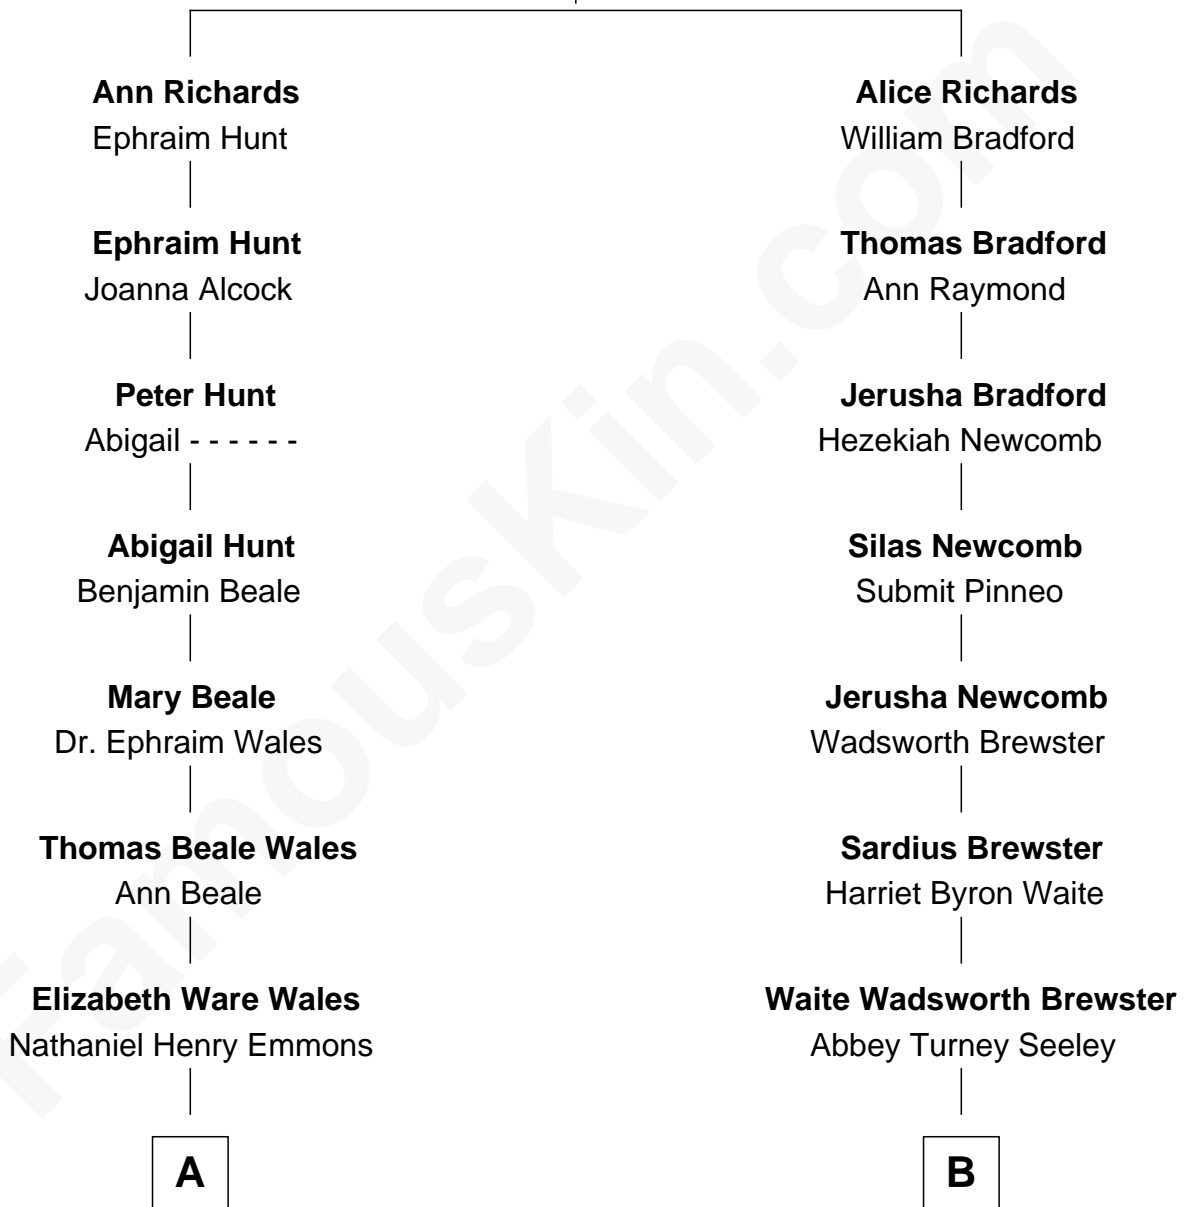

FamousKin.com Relationship Chart of

Paget Brewster

TV Actress

10th cousin 1 time removed of

Diane Brewster

TV and Movie Actress

Thomas Richards

Welthian - - - - -

A

Ann Wales Emmons

Benjamin Brewster

Dr. George Washington Wales Brewster

Ellen Mackenzie Hodge

George Washington Wales Brewster

Joan Ryerson

Galen Brewster

Hathaway Tew

Paget Brewster

TV Actress

B

Arthur Seeley Brewster

Annie Harriet Byard

Reginald Raymond Brewster

Grace Anna Sloane