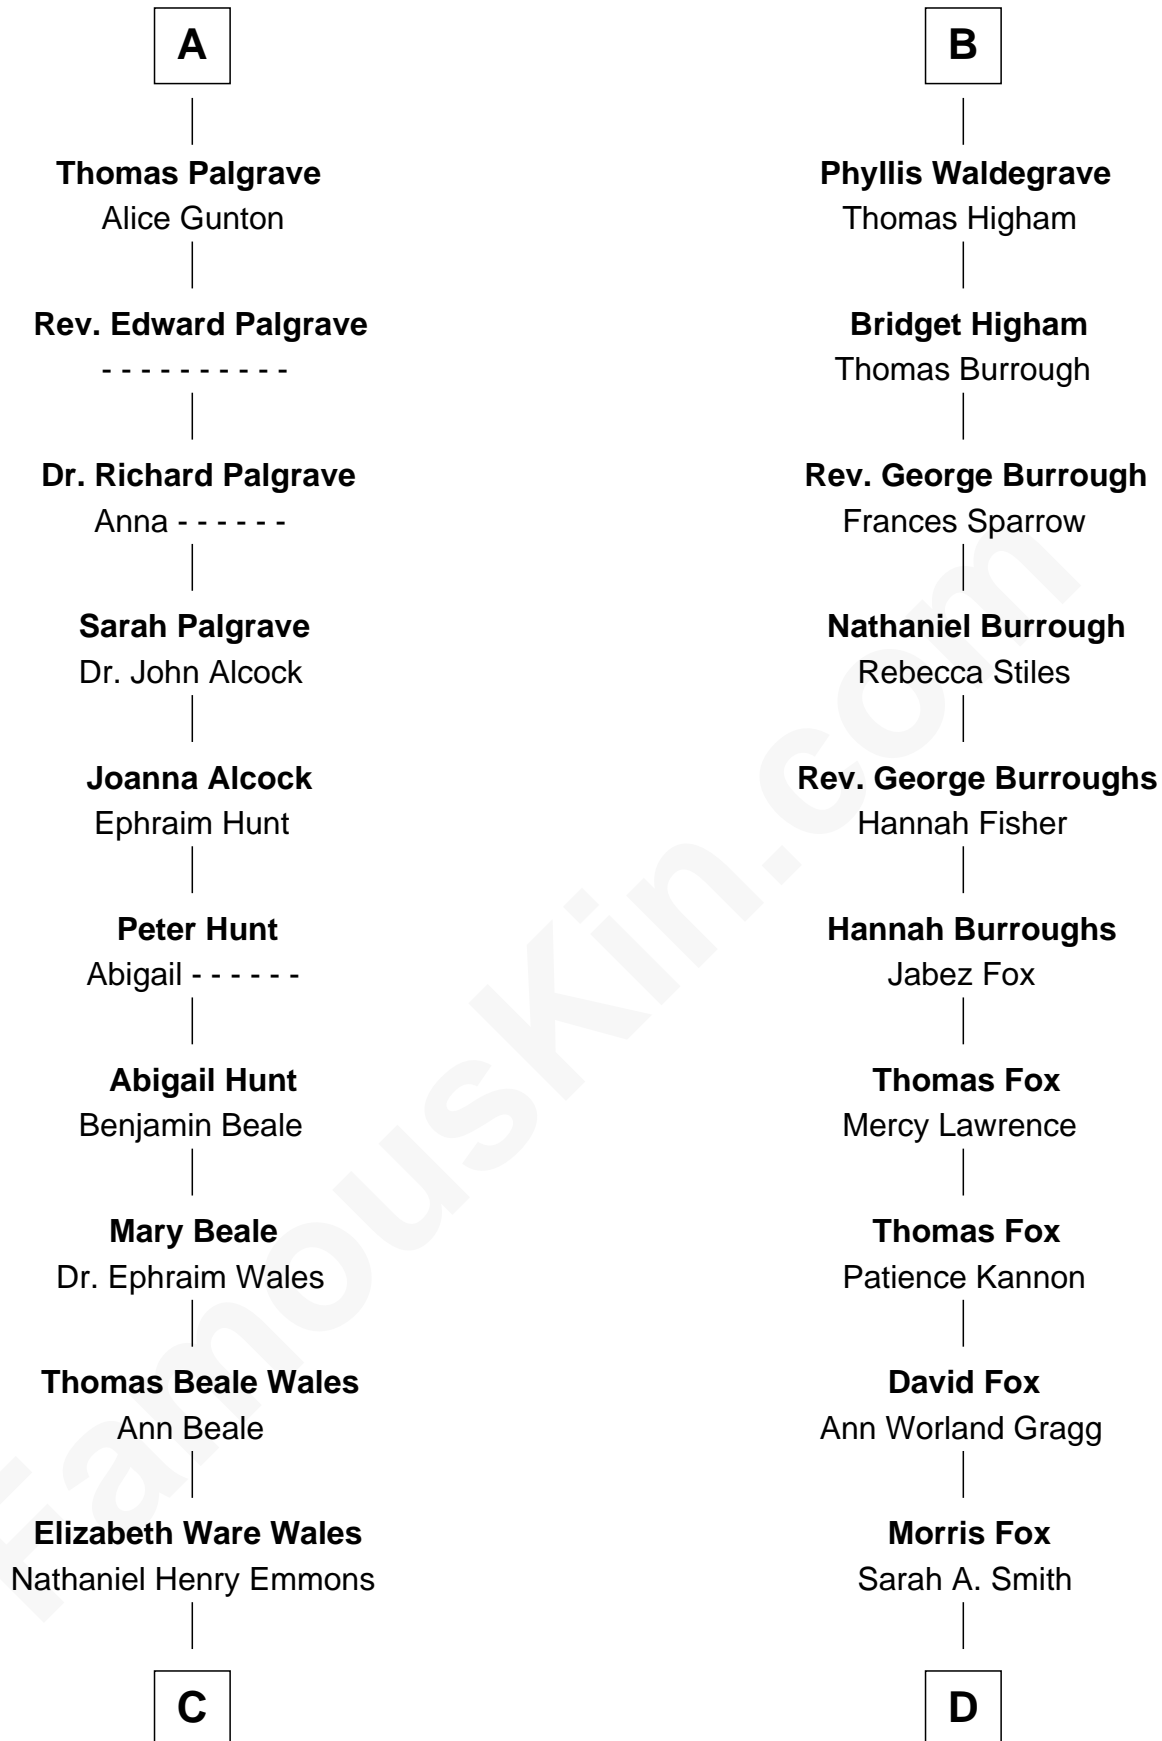

FamousKin.com Relationship Chart of

Paget Brewster

TV Actress

20th cousin 1 time removed of

Bob Moore

Co-Founder, Bob's Red Mill

Bartholomew de Badlesmere

Margaret de Clare

Sir John de Tibetot

Sir Robert de Tibetot

Margaret Deincourt

Elizabeth de Tibetot

Sir Philip le Despencer

Margery Despencer

Sir Roger Wentworth

Henry Wentworth

Elizabeth Howard

Margery Wentworth

Sir William Waldegrave

George Waldegrave

Anne Drury

B

C

Ann Wales Emmons

Benjamin Brewster

Dr. George Washington Wales Brewster

Ellen Mackenzie Hodge

George Washington Wales Brewster

Joan Ryerson

Galen Brewster

Hathaway Tew

Paget Brewster