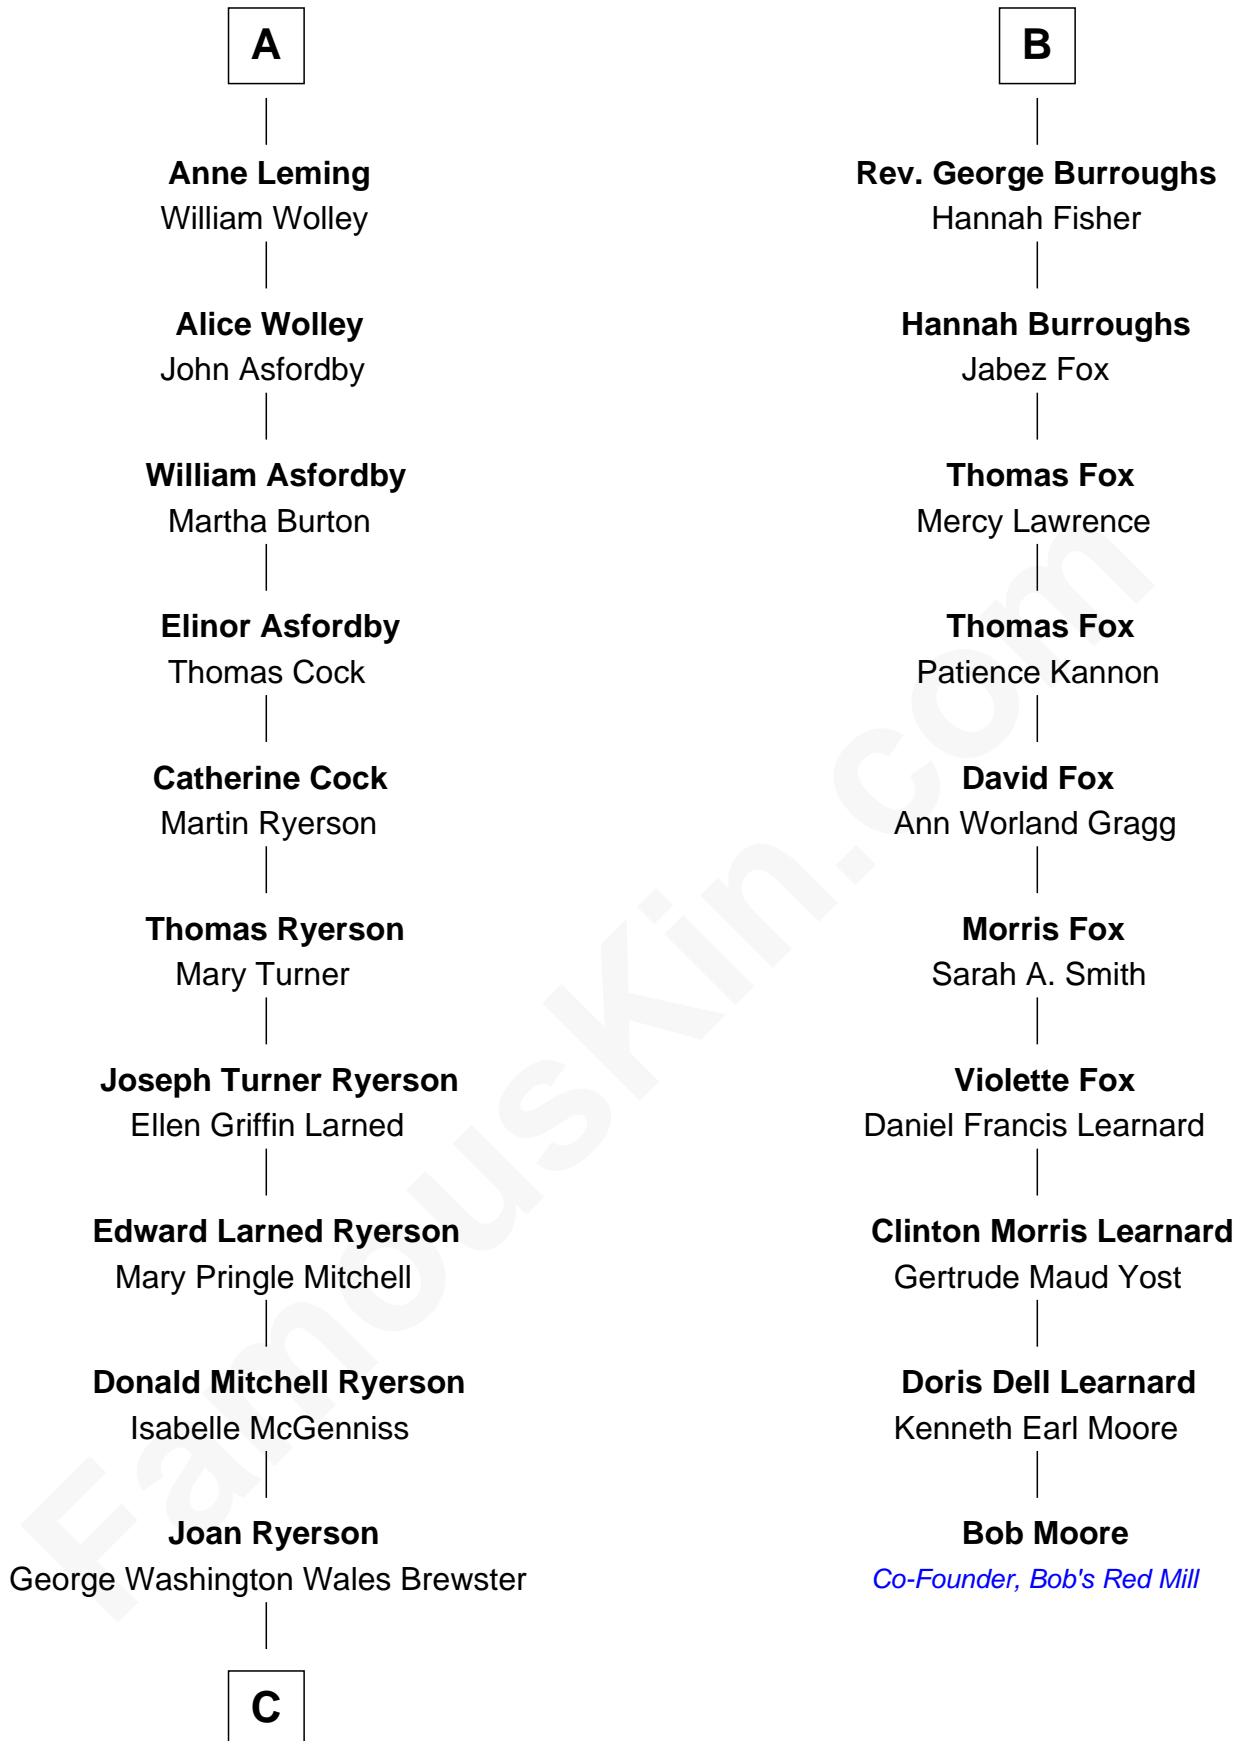

FamousKin.com Relationship Chart of

Paget Brewster

TV Actress

16th cousin 2 times removed of

Bob Moore

Co-Founder, Bob's Red Mill

Sir Roger Wentworth

Margery Despencer

Sir Philip Wentworth

Mary Clifford

Elizabeth Wentworth

Sir Martin de la See

Elizabeth de la See

Roger Kelke

Christopher Kelke

Isabel Girlington

Thomas Burrough

Rev. George Burrough

Frances Sparrow

Nathaniel Burrough

Rebecca Stiles

B

C

—
Galen Brewster
Hathaway Tew