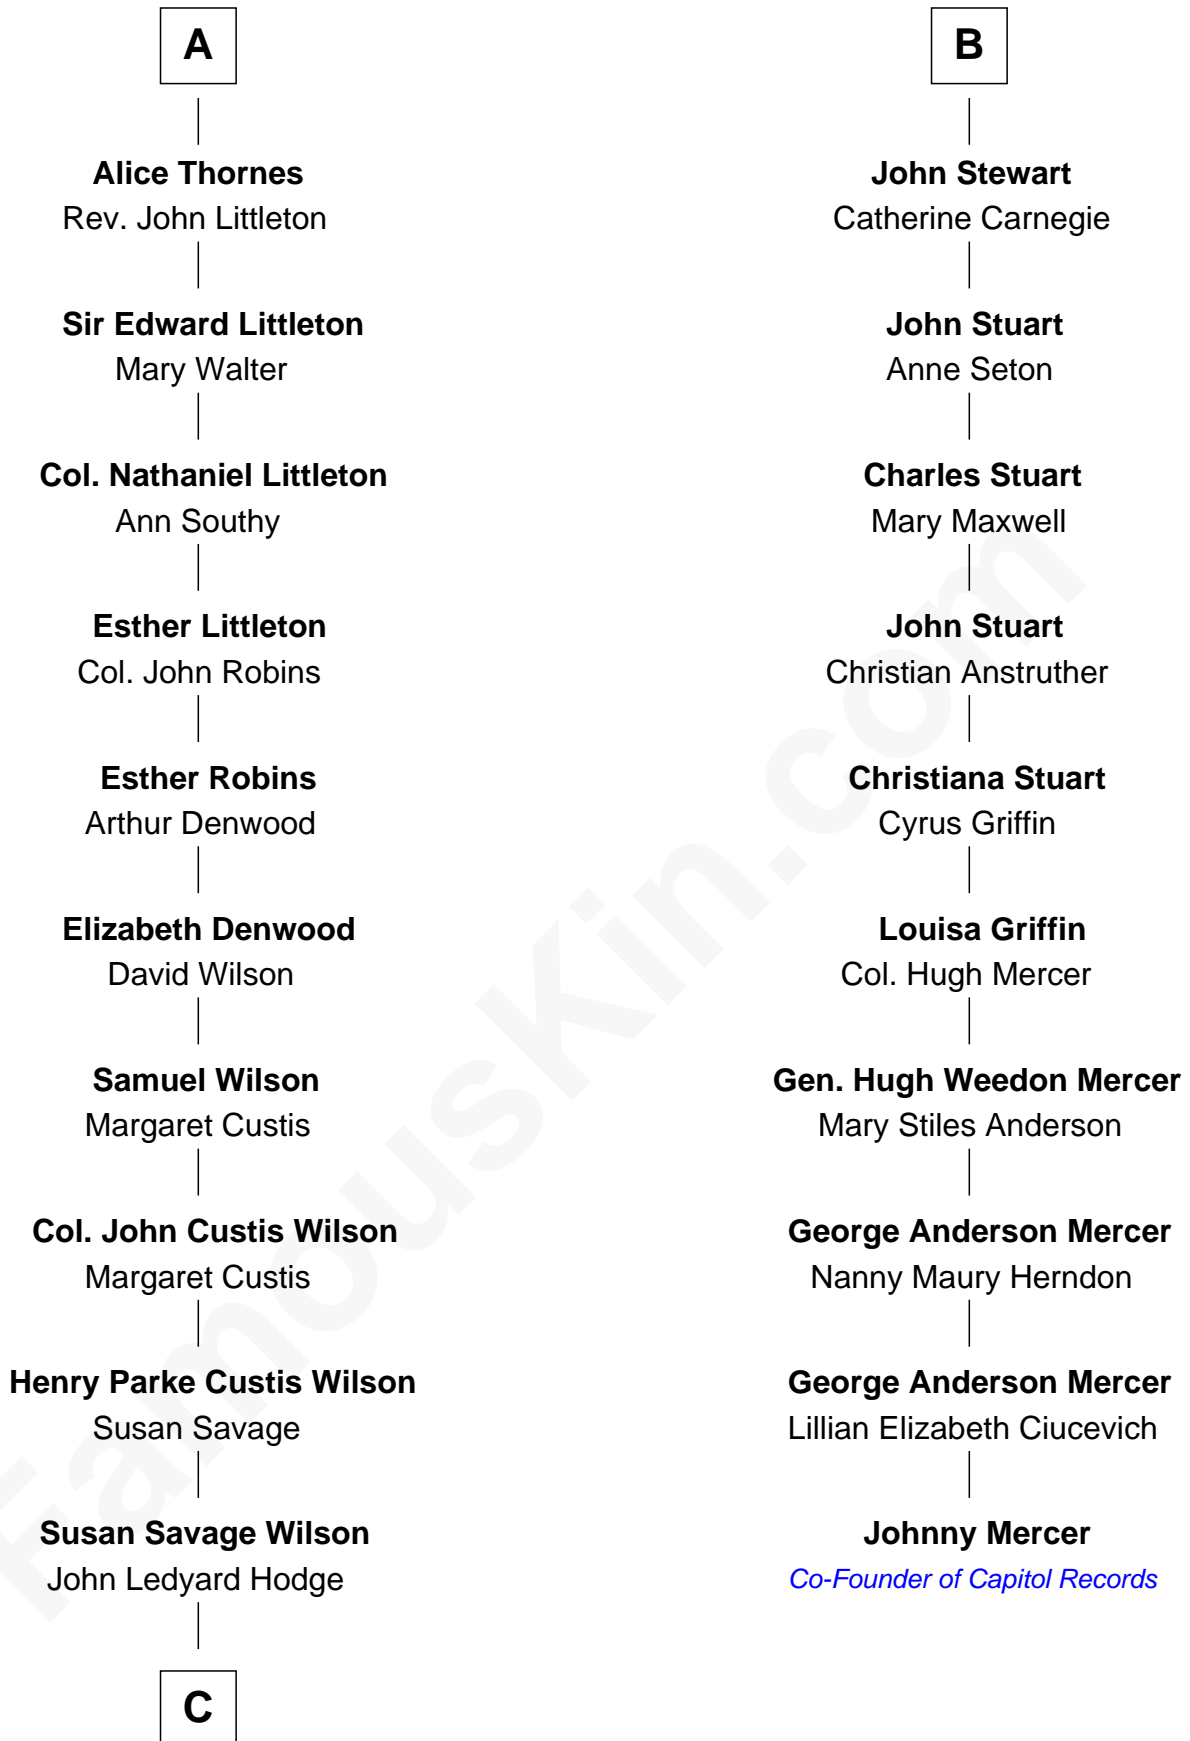

FamousKin.com
Relationship Chart of
Paget Brewster
TV Actress

16th cousin 4 times removed of

Johnny Mercer
Songwriter and Co-Founder of Capitol Records

C

—
Ellen Mackenzie Hodge

Dr. George Washington Wales Brewster

—
George Washington Wales Brewster

Joan Ryerson

—
Galen Brewster

Hathaway Tew

—
Paget Brewster

TV Actress