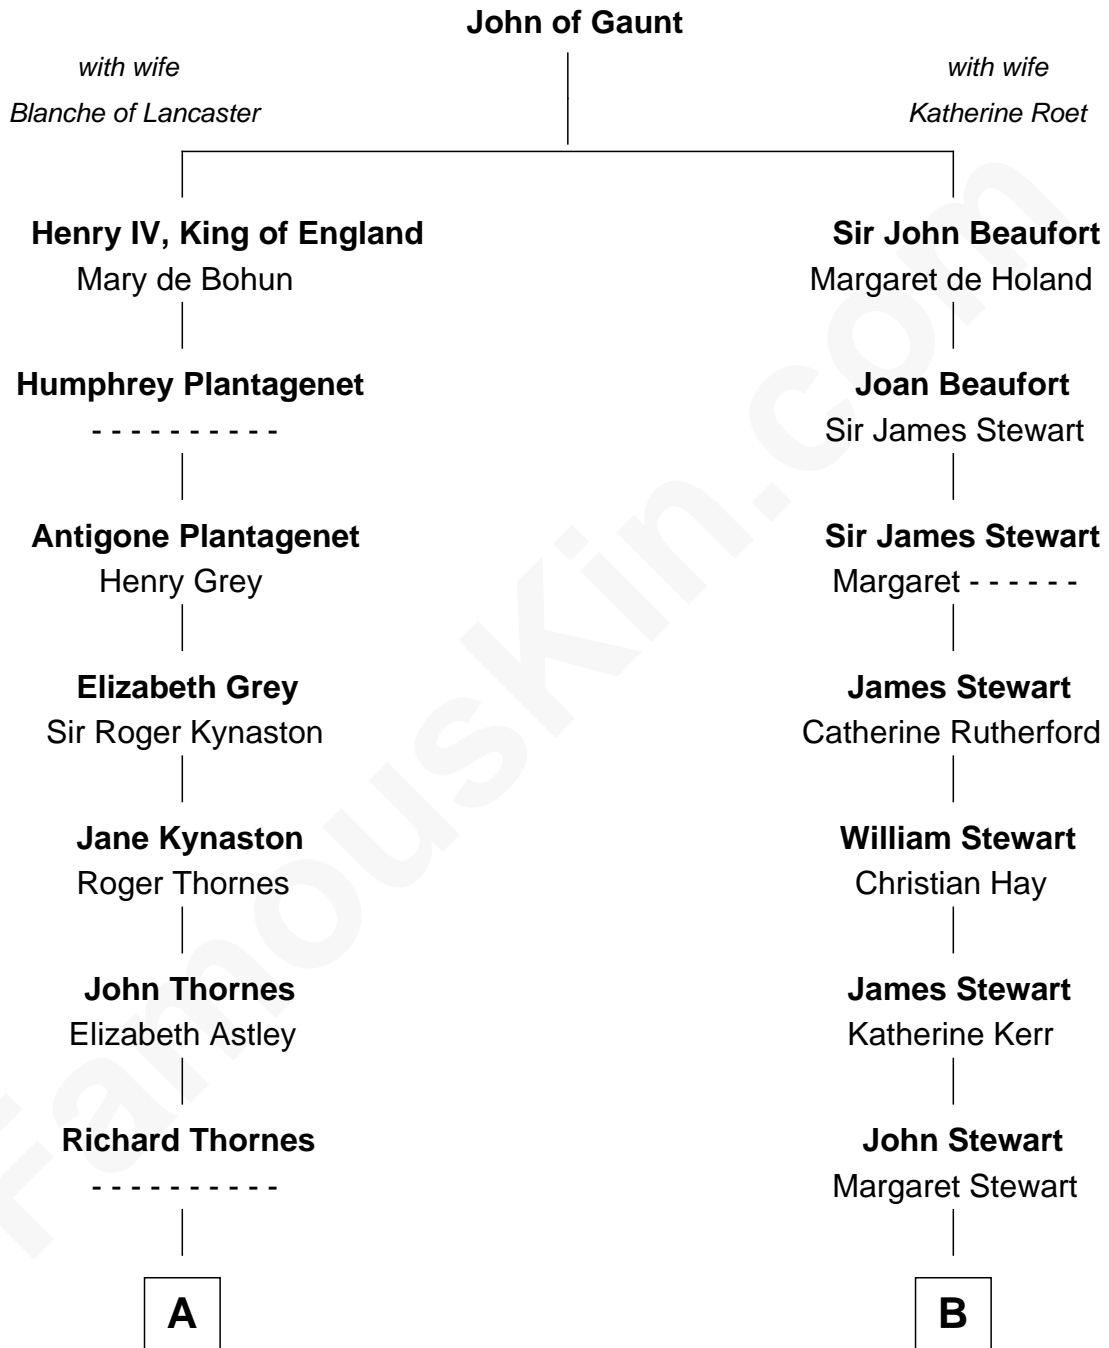

FamousKin.com
Relationship Chart of
Paget Brewster
TV Actress

16th cousin 4 times removed of

Johnny Mercer
Songwriter and Co-Founder of Capitol Records

C

—
Ellen Mackenzie Hodge

Dr. George Washington Wales Brewster

—
George Washington Wales Brewster

Joan Ryerson

—
Galen Brewster

Hathaway Tew

—
Paget Brewster

TV Actress