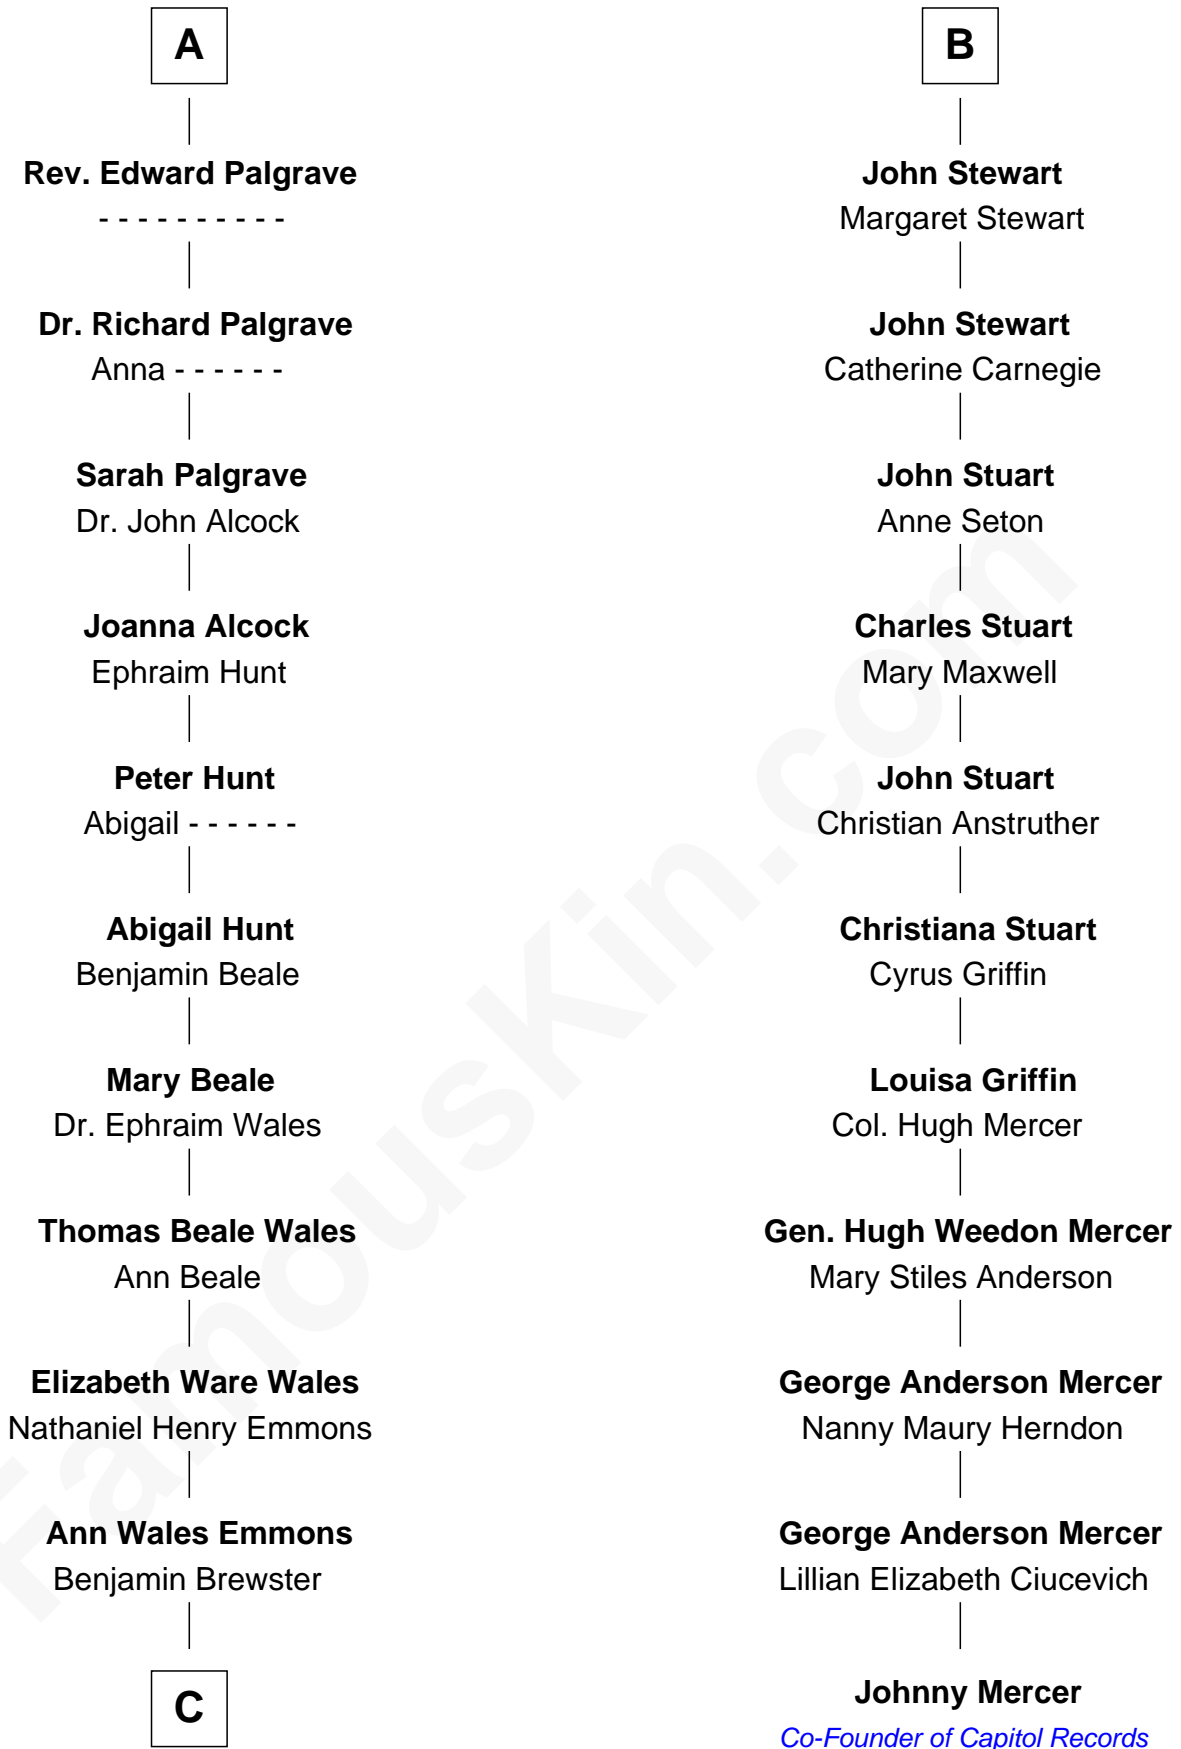

FamousKin.com
Relationship Chart of
Paget Brewster
TV Actress

17th cousin 3 times removed of

Johnny Mercer
Songwriter and Co-Founder of Capitol Records

C

—
Dr. George Washington Wales Brewster

Ellen Mackenzie Hodge

—
George Washington Wales Brewster

Joan Ryerson

—
Galen Brewster

Hathaway Tew

—
Paget Brewster

TV Actress