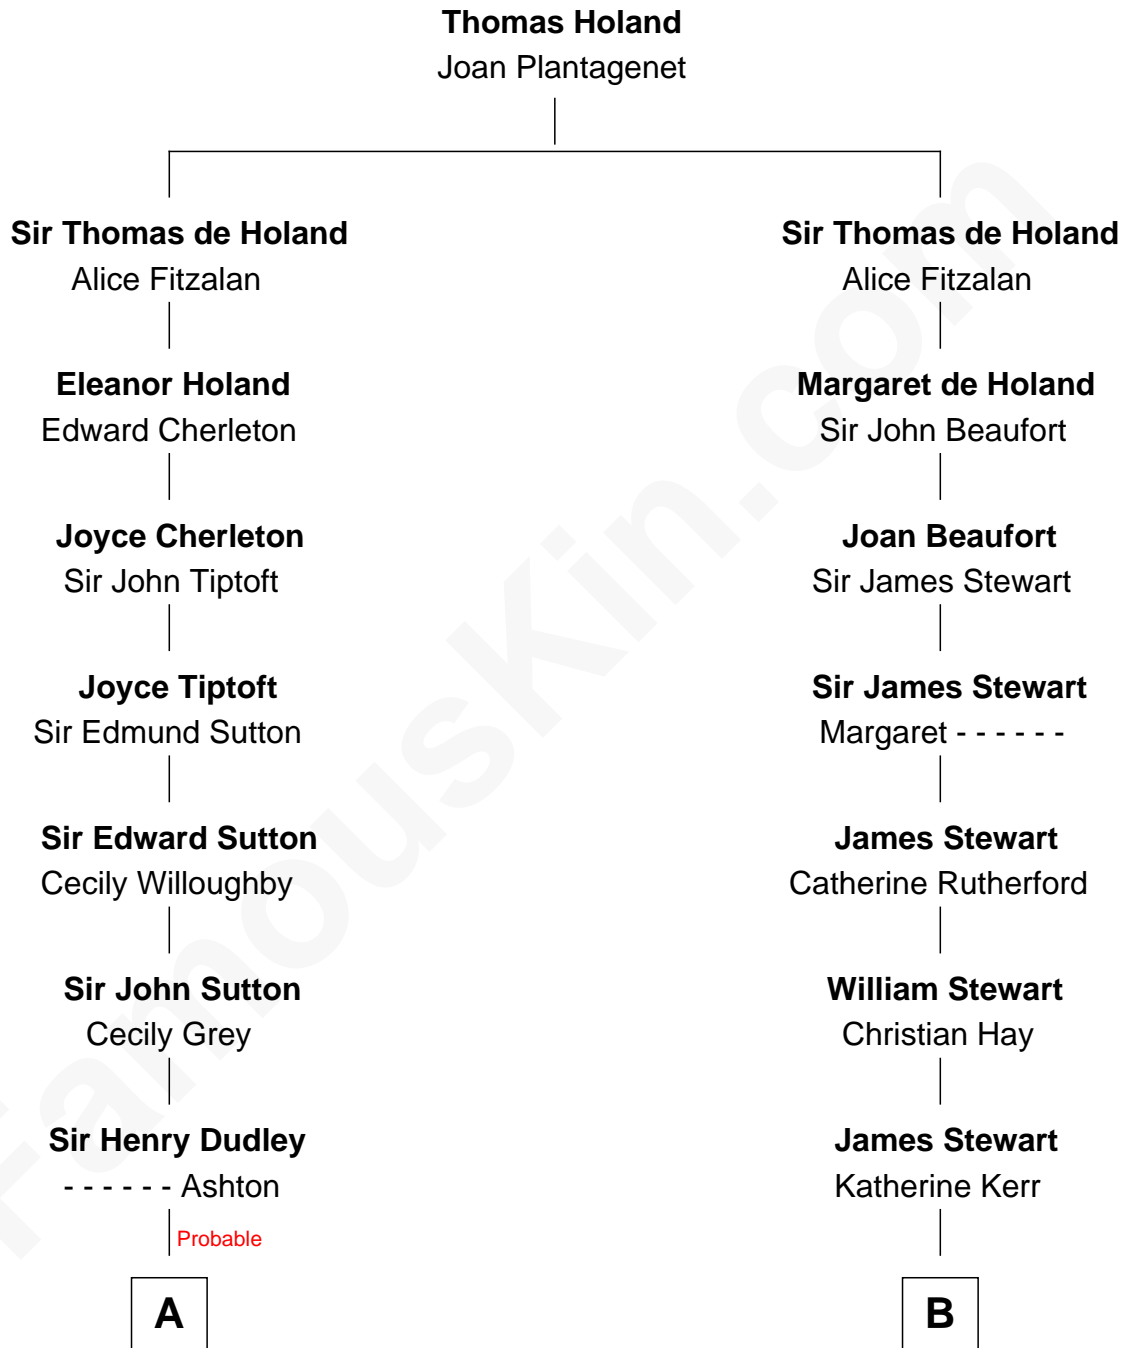

FamousKin.com
Relationship Chart of
Paget Brewster
TV Actress

17th cousin 4 times removed of

Johnny Mercer
Songwriter and Co-Founder of Capitol Records

C

—
Mary Pringle Mitchell
Edward Larned Ryerson

—
Donald Mitchell Ryerson
Isabelle McGenniss

—
Joan Ryerson
George Washington Wales Brewster

—
Galen Brewster
Hathaway Tew

—
Paget Brewster
TV Actress

FamousKin.com