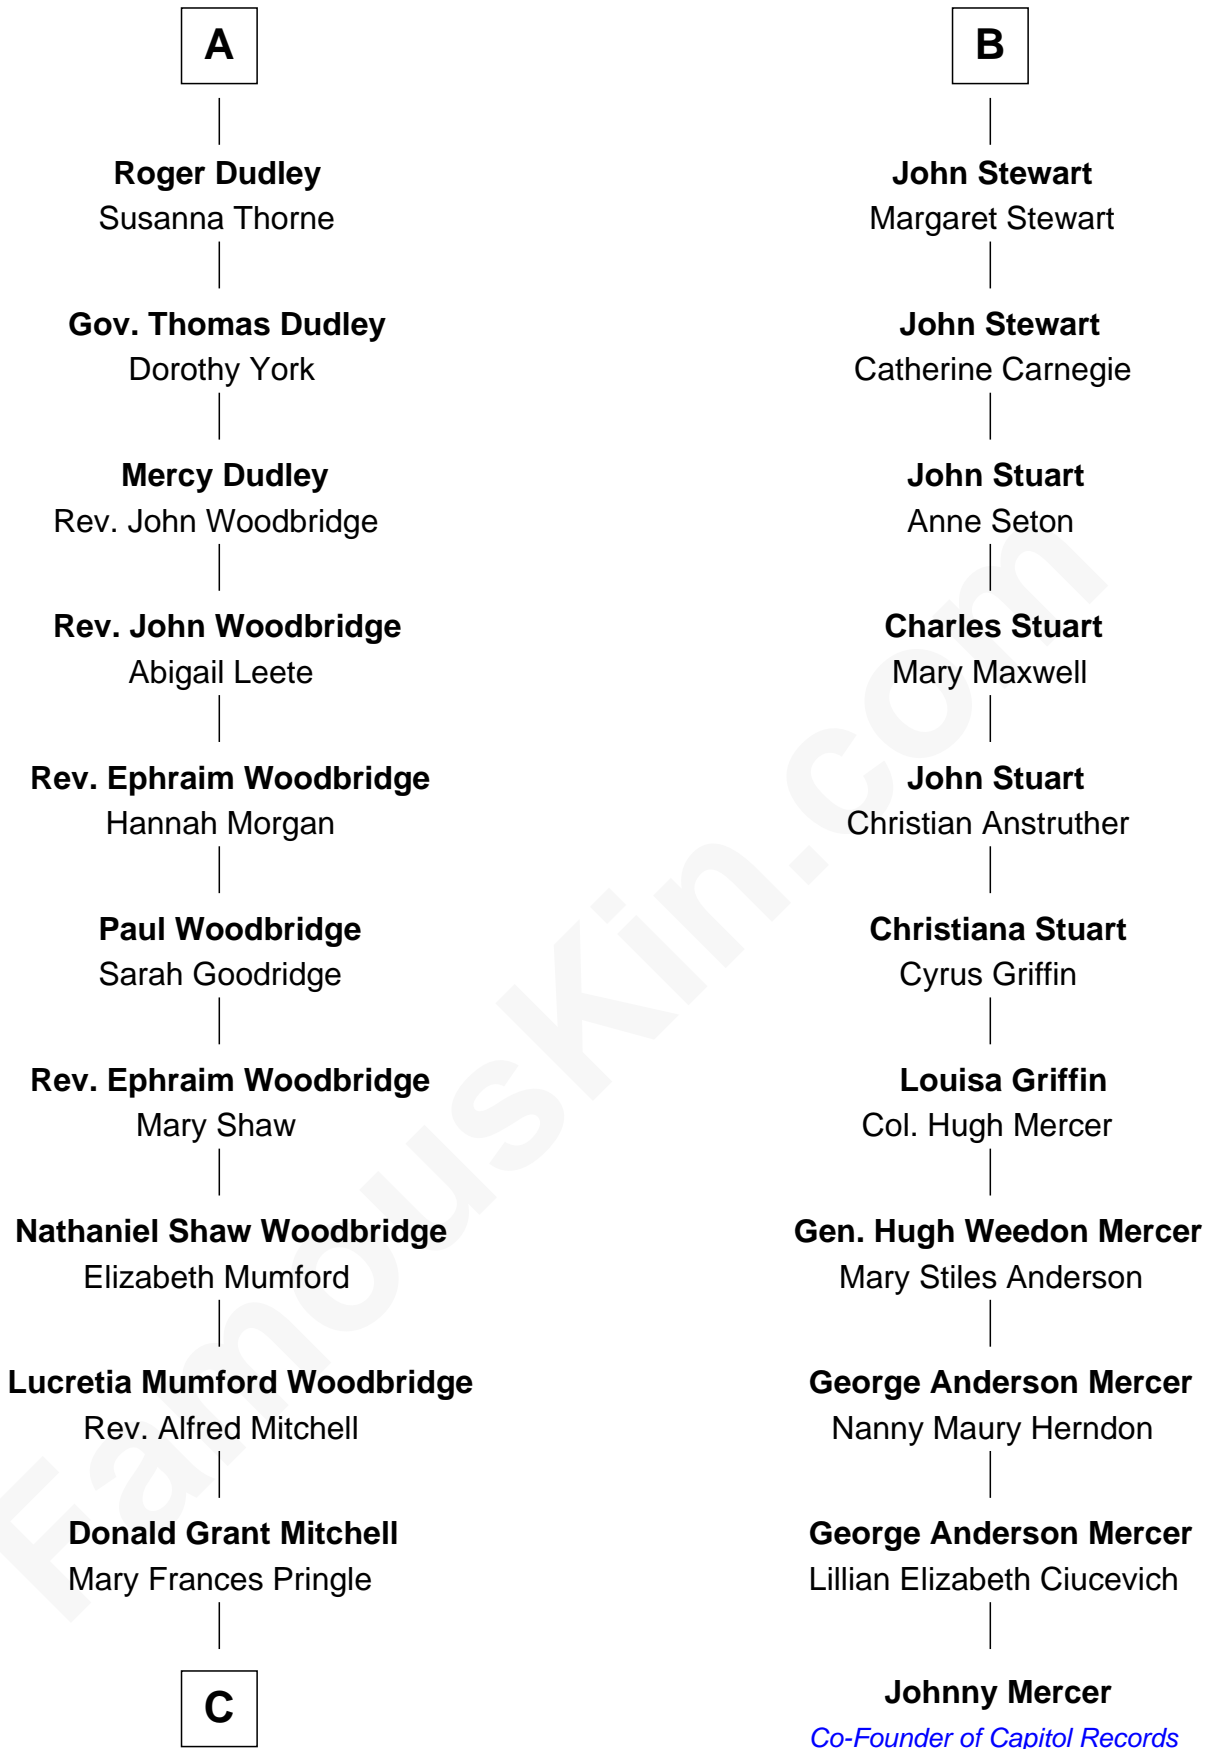

FamousKin.com
Relationship Chart of
Paget Brewster
TV Actress

17th cousin 4 times removed of

Johnny Mercer
Songwriter and Co-Founder of Capitol Records

C

—
Mary Pringle Mitchell
Edward Larned Ryerson

—
Donald Mitchell Ryerson
Isabelle McGenniss

—
Joan Ryerson
George Washington Wales Brewster

—
Galen Brewster
Hathaway Tew

—
Paget Brewster
TV Actress

FamousKin.com