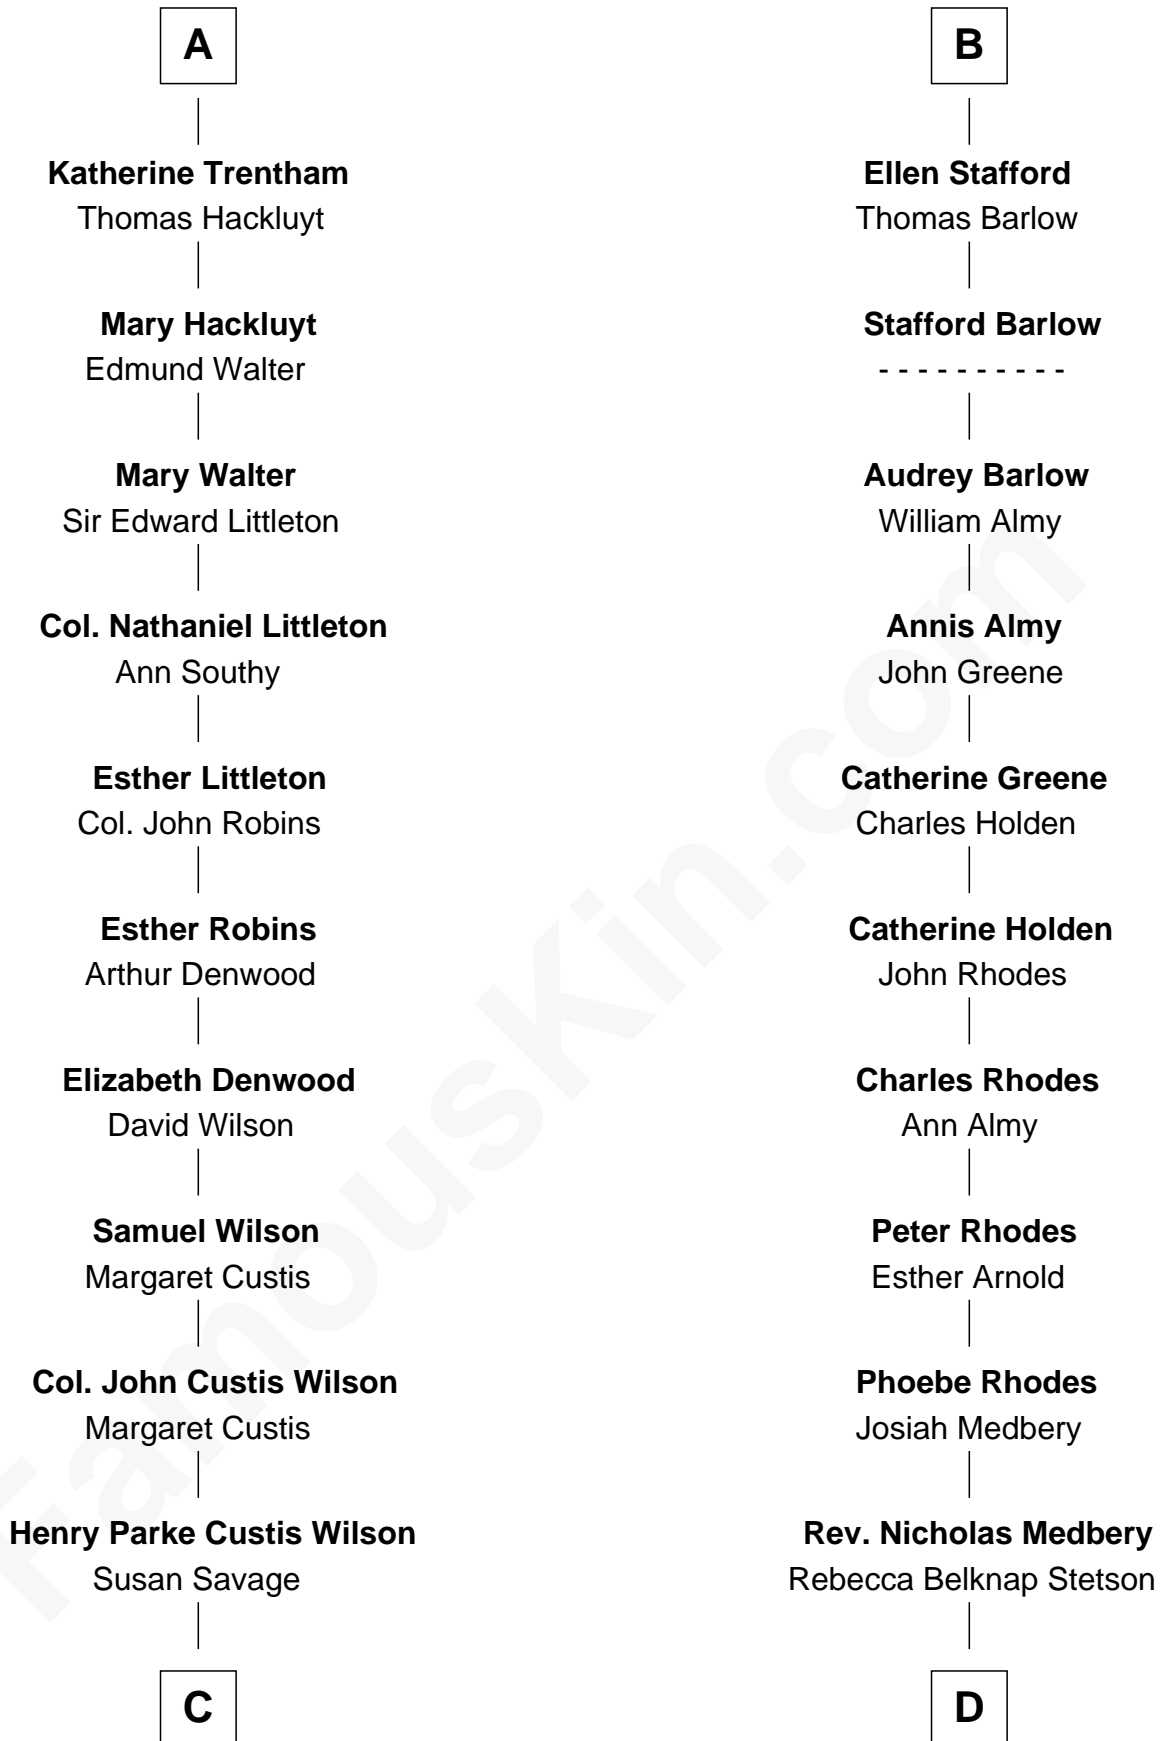

FamousKin.com
Relationship Chart of
Paget Brewster
TV Actress

18th cousin 3 times removed of
Benton MacKaye
Co-Founder, Appalachian Trail

C

Susan Savage Wilson

John Ledyard Hodge

Ellen Mackenzie Hodge

Dr. George Washington Wales Brewster

George Washington Wales Brewster

Joan Ryerson

Galen Brewster

Hathaway Tew

Paget Brewster

TV Actress

D

Mary Ellen Keith Medbery