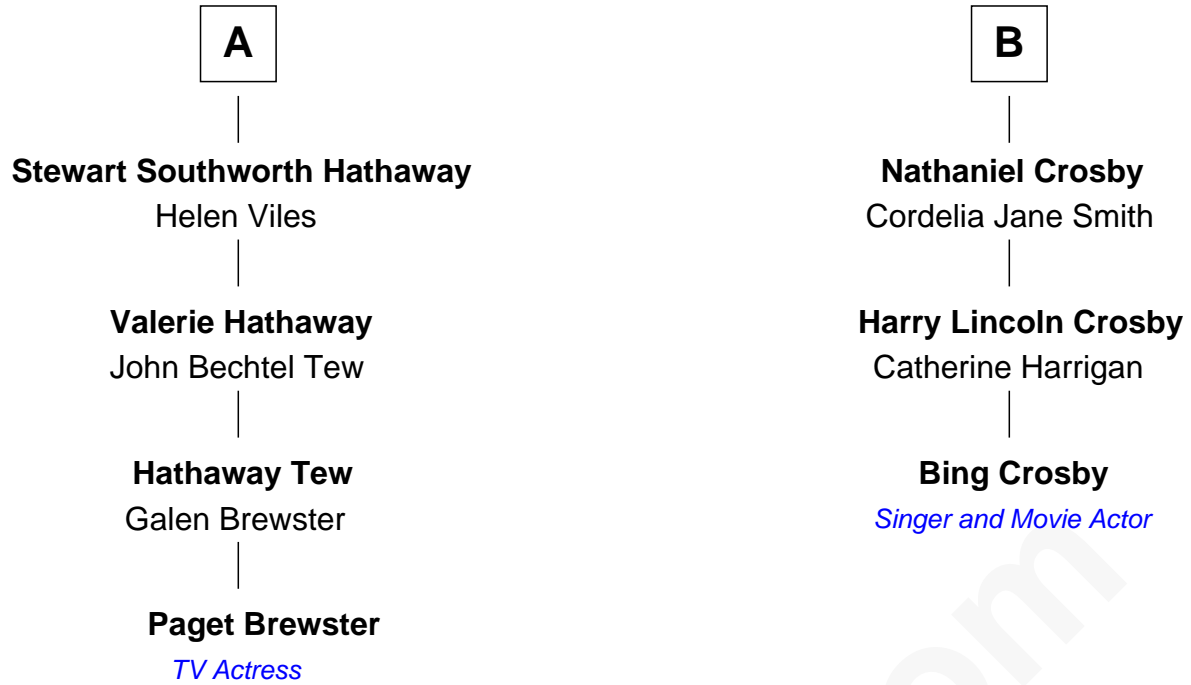

# FamousKin.com Relationship Chart of

**Paget Brewster**

*TV Actress*

9th cousin 1 time removed of

**Bing Crosby**

*Singer and Movie Actor*

**Constant Southworth**

Elizabeth Collier

Samuel Freeman

**Apphia Freeman**

Isaac Pepper

**Mercy Pepper**

William Freeman

**Daniel Freeman**

Mercy Freeman

**Sarah Freeman**

Chillingsworth Foster

**Ruby Foster**

Nathaniel Crosby

**Nathaniel Crosby**

Mary Lincoln

**B**

FamousKin.com