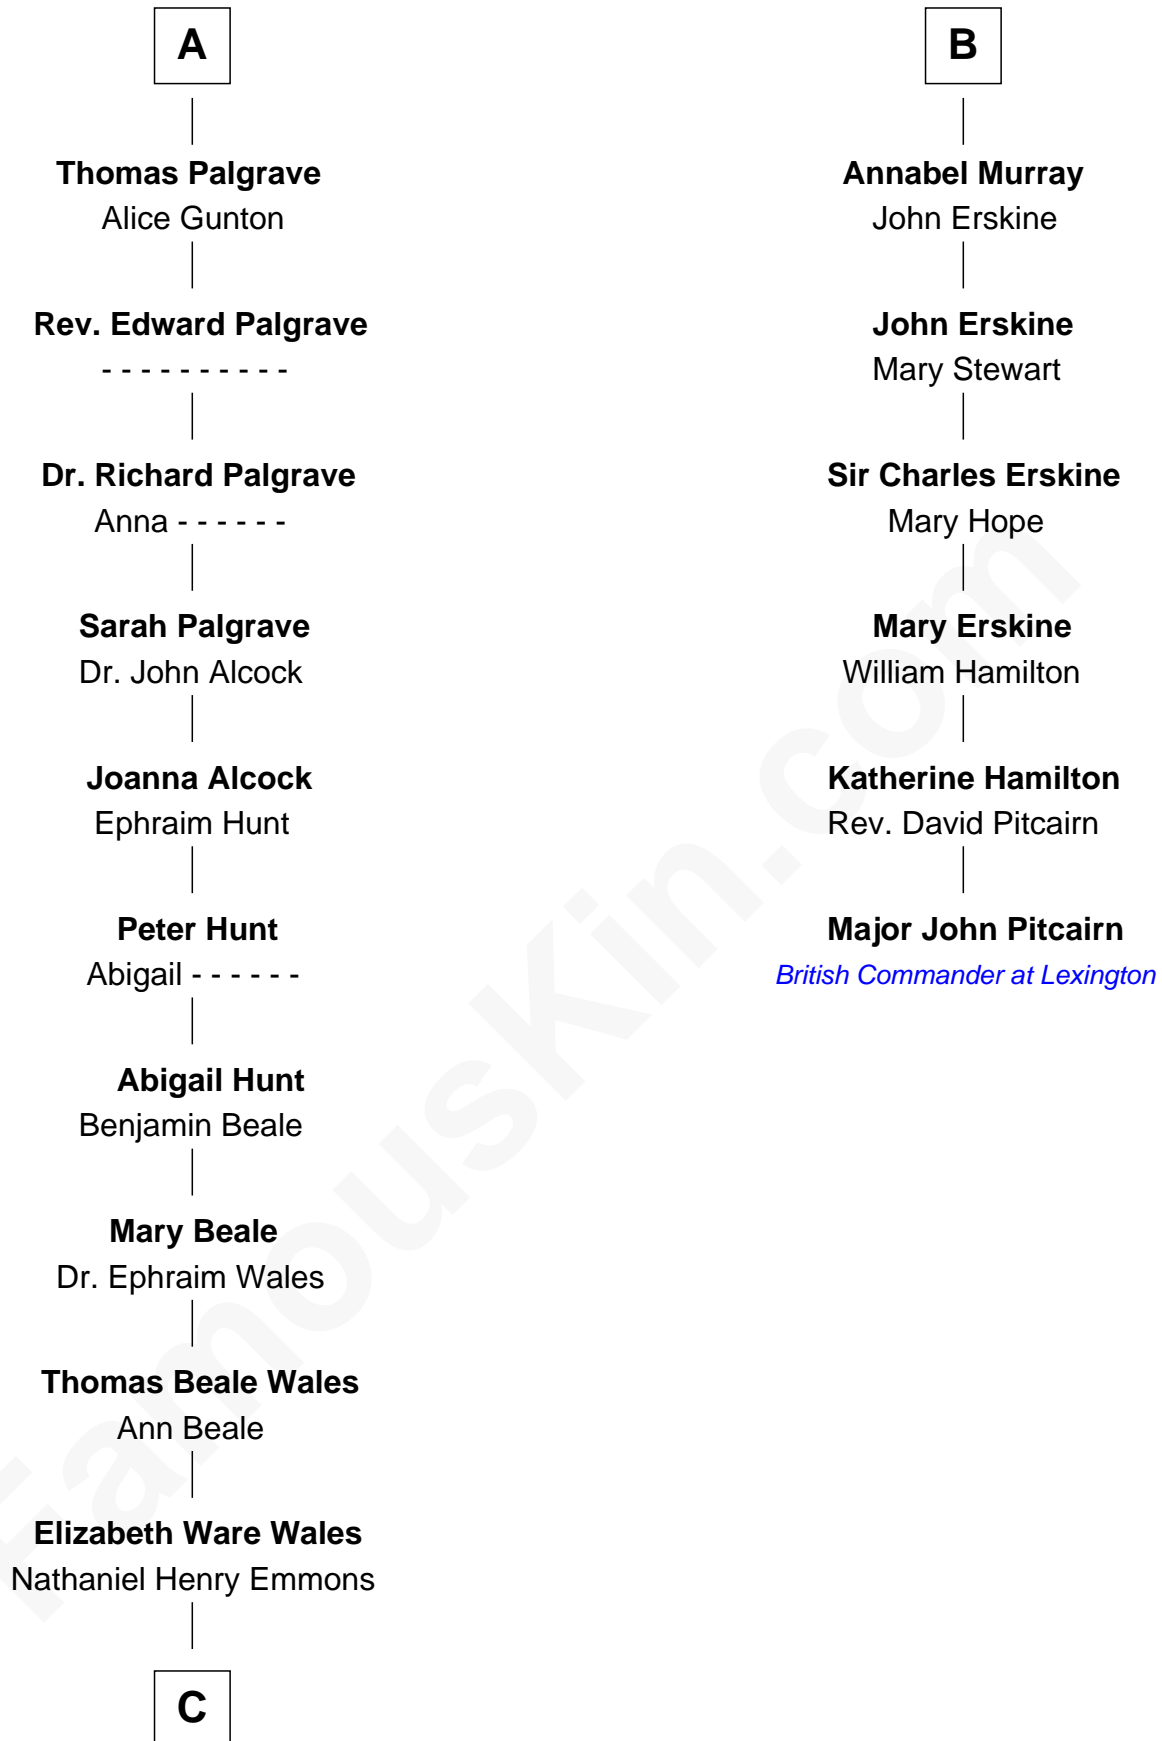

FamousKin.com Relationship Chart of

Paget Brewster

TV Actress

12th cousin 9 times removed of

Major John Pitcairn

British Commander at Battle of Lexington

Henry Plantagenet

Maud de Chaworth

Eleanor Plantagenet

Richard Fitzalan

Sir Richard Fitzalan

Elizabeth de Bohun

Elizabeth Fitzalan

Sir Robert Goushill

Elizabeth Goushill

Sir Robert Wingfield

Eleanor Sinclair

Margaret Stewart

Sir William Murray

Sir William Murray

Katherine Campbell

B

C

Ann Wales Emmons

Benjamin Brewster

Dr. George Washington Wales Brewster

Ellen Mackenzie Hodge

George Washington Wales Brewster

Joan Ryerson

Galen Brewster

Hathaway Tew

Paget Brewster