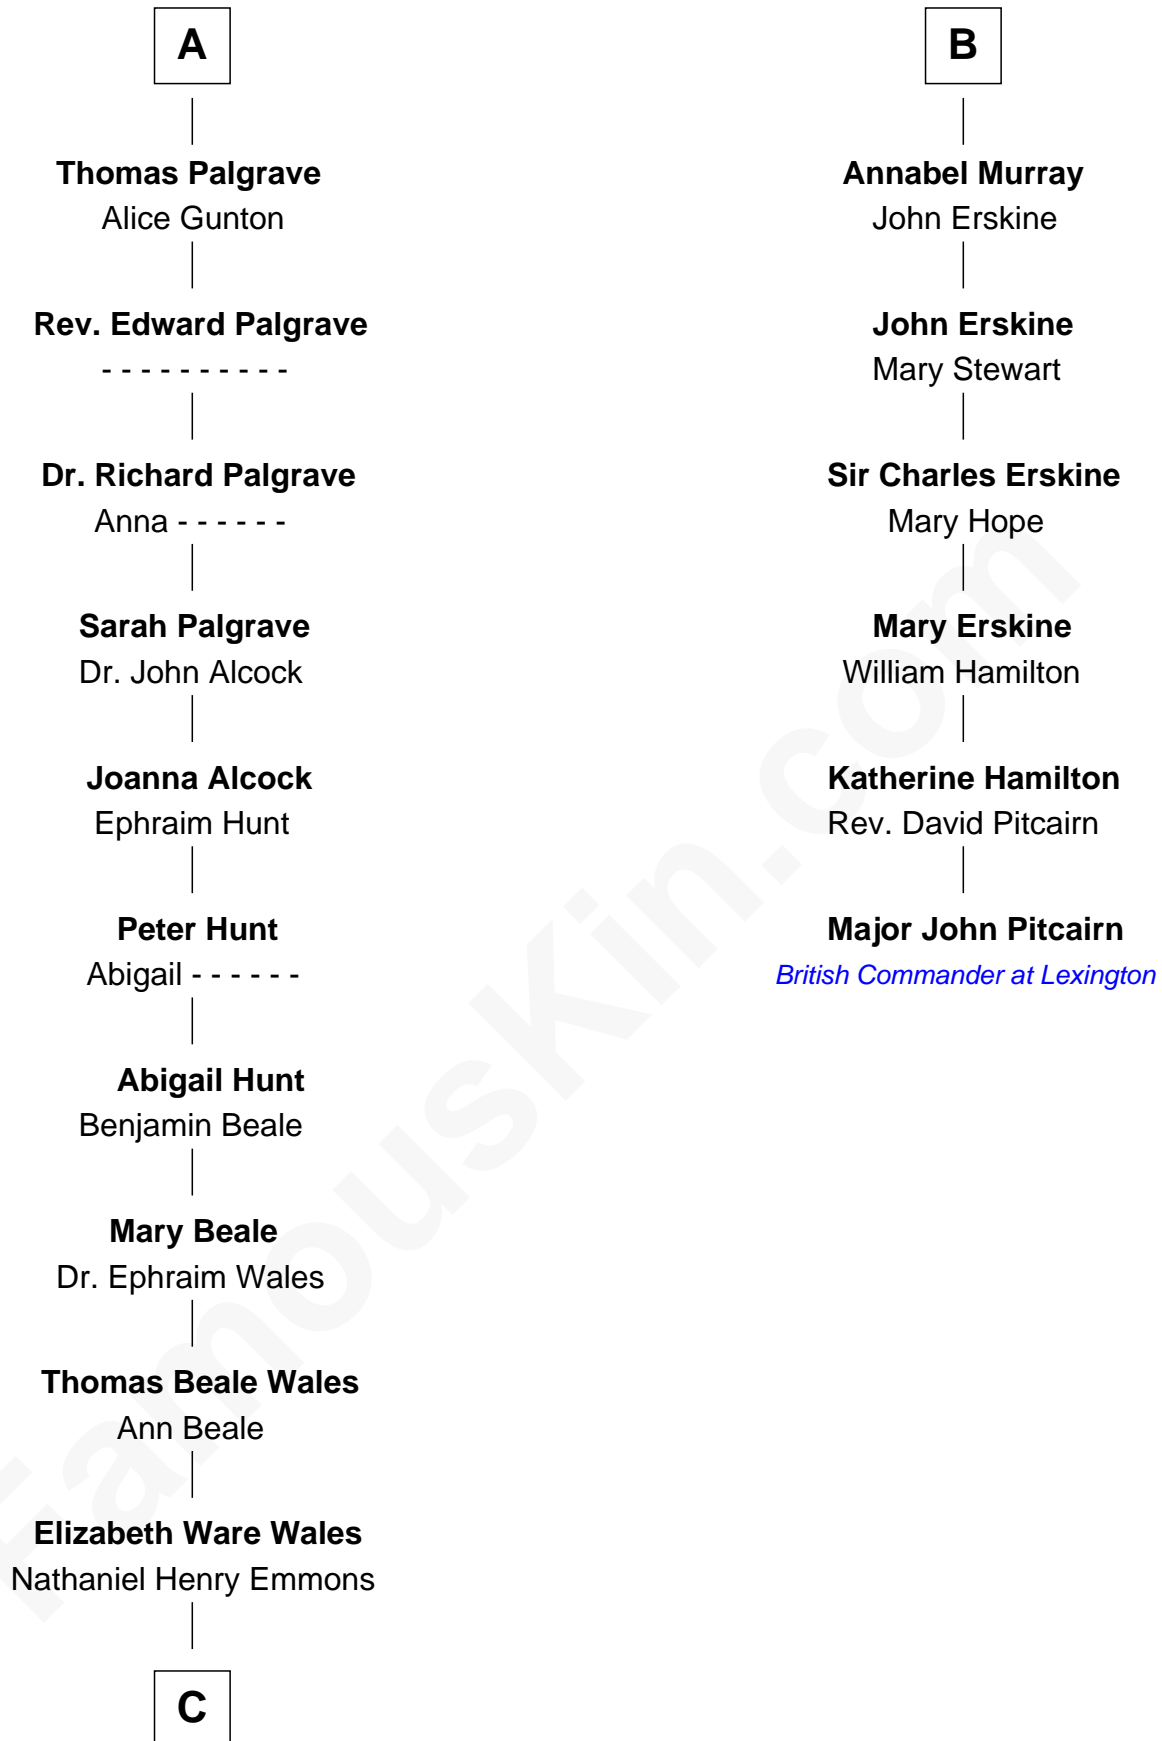

# FamousKin.com Relationship Chart of

**Paget Brewster**

*TV Actress*

12th cousin 9 times removed of

**Major John Pitcairn**

*British Commander at Battle of Lexington*

**Edmund Fitzalan**

Alice de Warenne

**Richard Fitzalan**  
Eleanor Plantagenet

**Sir Richard Fitzalan**  
Elizabeth de Bohun

**Elizabeth Fitzalan**  
Sir Robert Goushill

**Elizabeth Goushill**  
Sir Robert Wingfield

**Elizabeth Wingfield**  
Sir William Brandon

**Eleanor Brandon**  
John Glemham

**Anne Glemham**  
Henry Palgrave

**A**

**Richard Fitzalan**  
Eleanor Plantagenet

**Alice Fitzalan**  
Sir Thomas de Holand

**Margaret de Holand**  
Sir John Beaufort

**Joan Beaufort**  
Sir James Stewart

**John Stewart**  
Eleanor Sinclair

**Margaret Stewart**  
Sir William Murray

**Sir William Murray**  
Katherine Campbell

**B**

**C**

**Ann Wales Emmons**

Benjamin Brewster

**Dr. George Washington Wales Brewster**