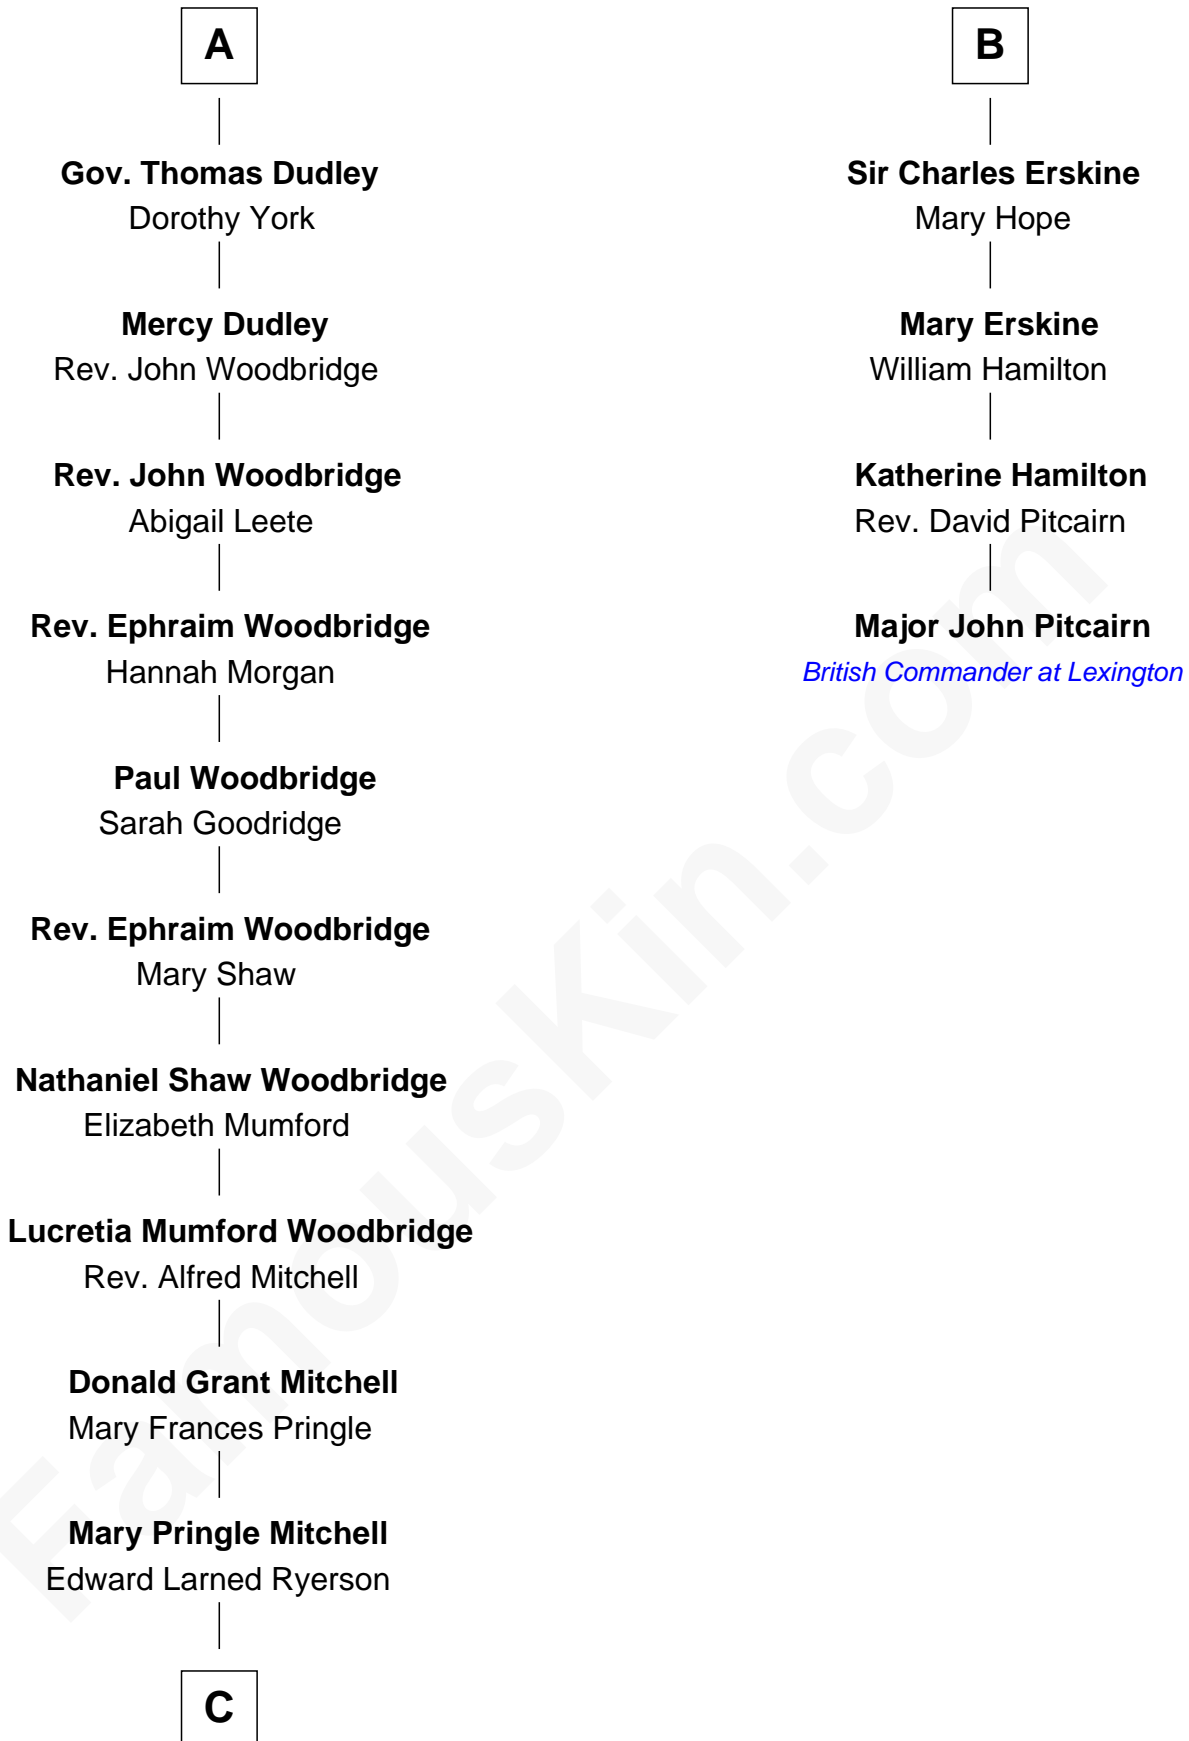

## Relationship Chart of

### Paget Brewster

TV Actress

10th cousin 10 times removed of

**Major John Pitcairn**  
British Commander at Battle of Lexington

**C**

—  
**Donald Mitchell Ryerson**

Isabelle McGenniss

—  
**Joan Ryerson**

George Washington Wales Brewster

—  
**Galen Brewster**

Hathaway Tew

—  
**Paget Brewster**

*TV Actress*

FamousKin.com