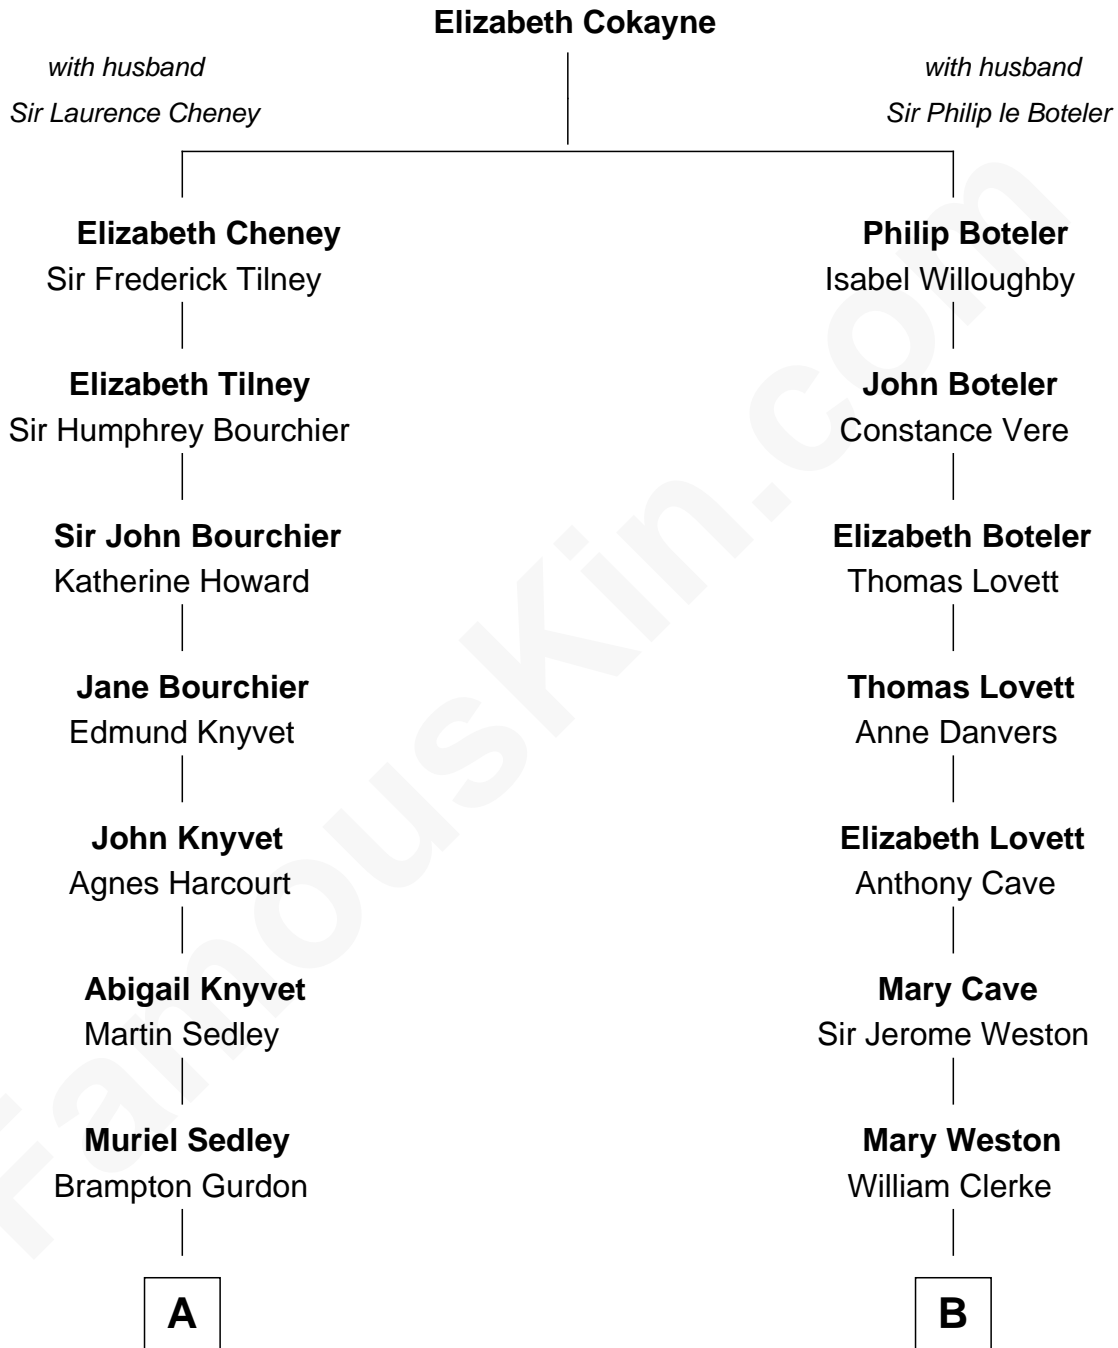

**FamousKin.com**  
**Relationship Chart of**  
**Paget Brewster**  
*TV Actress*

17th cousin 3 times removed of

**Marilyn Monroe**  
*Actress, Model, and Singer*

**C**

—  
**Donald Mitchell Ryerson**

Isabelle McGenniss

—  
**Joan Ryerson**

George Washington Wales Brewster

—  
**Galen Brewster**

Hathaway Tew

—  
**Paget Brewster**

*TV Actress*

FamousKin.com