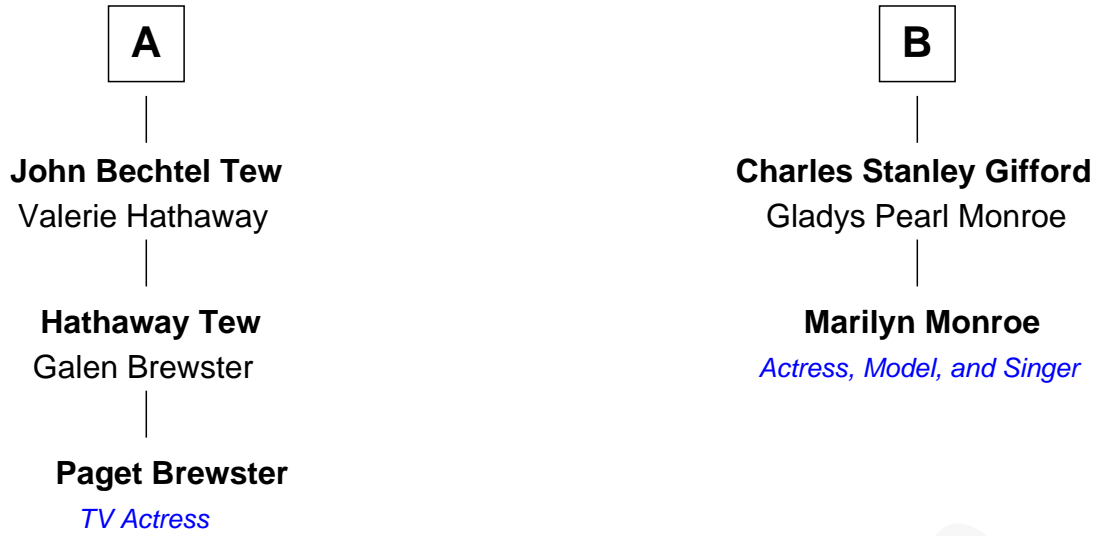

FamousKin.com Relationship Chart of

Paget Brewster

TV Actress

8th cousin 1 time removed of

Marilyn Monroe

Actress, Model, and Singer

John Cook

Ruth Shaw

FamousKin.com