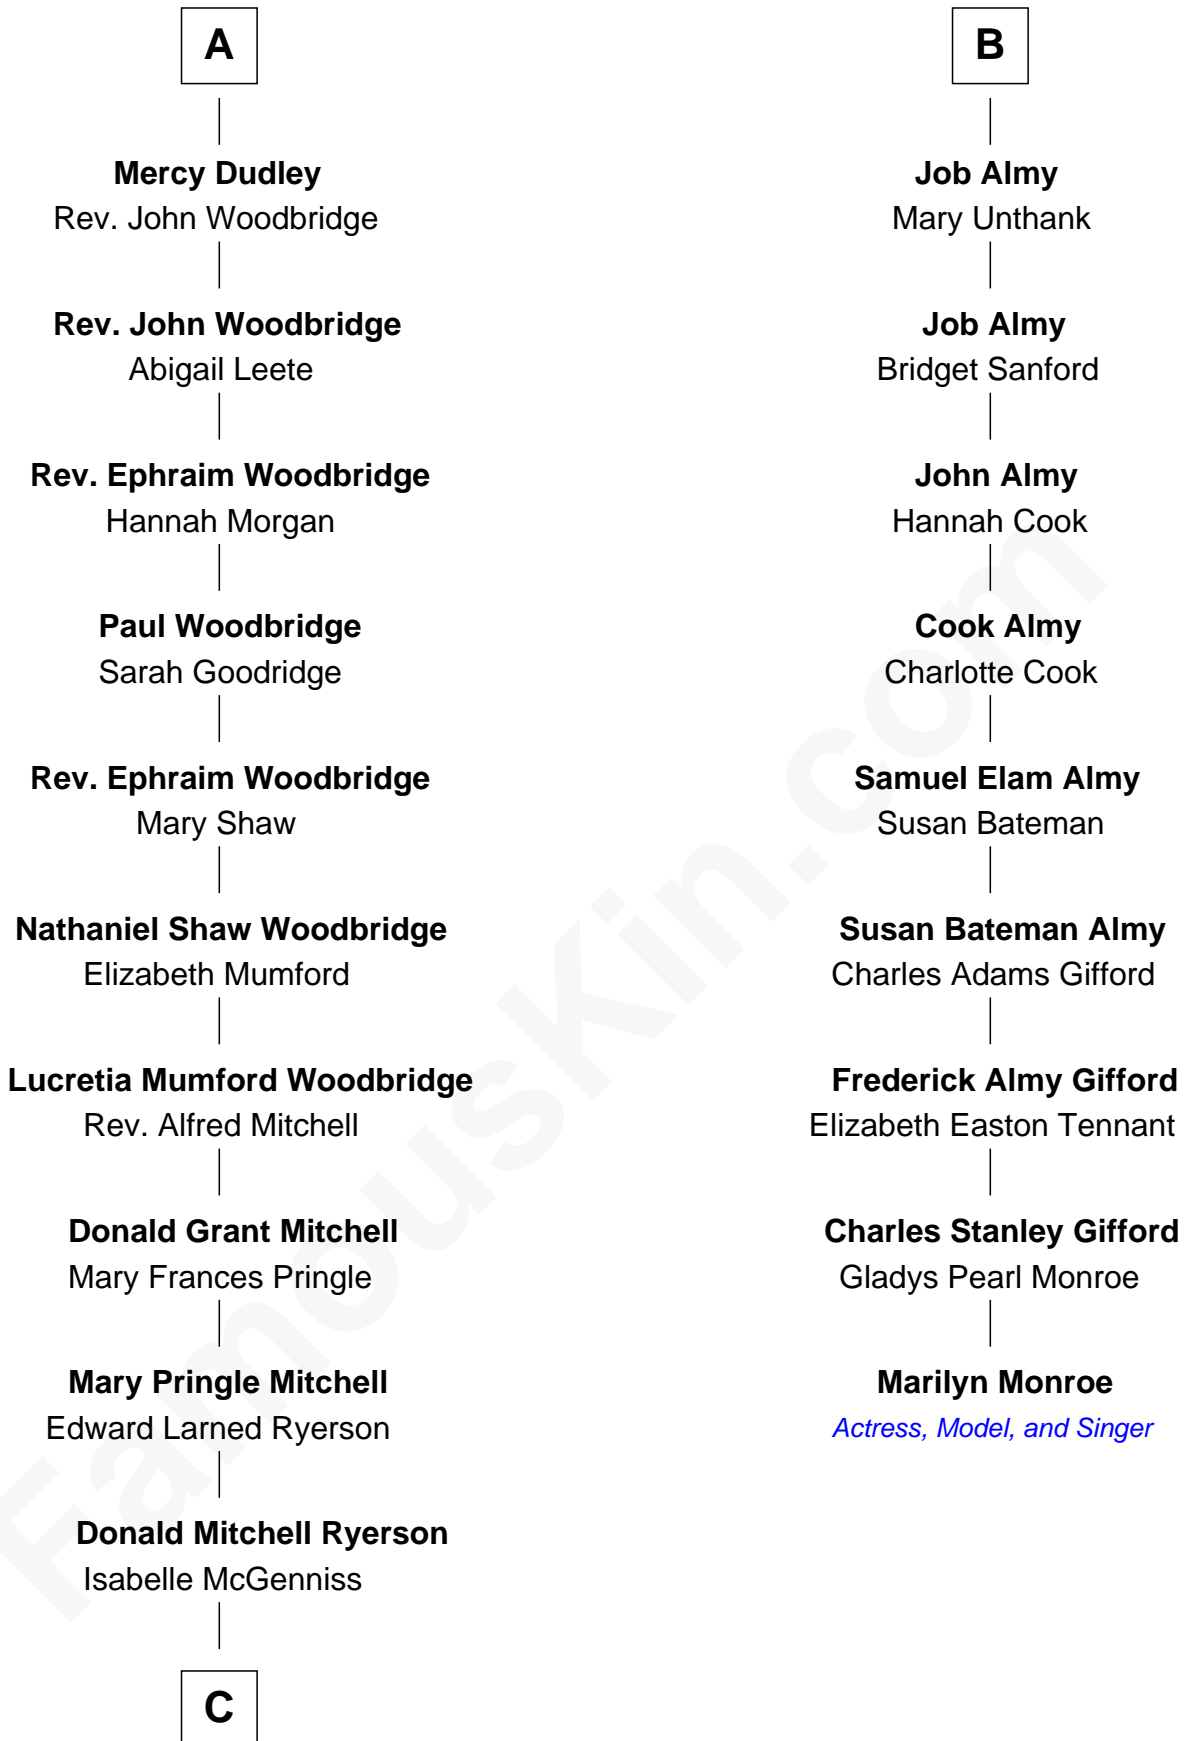

FamousKin.com Relationship Chart of

Paget Brewster

TV Actress

15th cousin 4 times removed of

Marilyn Monroe

Actress, Model, and Singer

Richard Woodville

Joan Bedlisgate

Gov. Thomas Dudley
Dorothy York

A

Joan Woodville

William Haute

Alice Haute

Sir John Fogge

Margaret Fogge
Sir Humphrey Stafford

Sir Humphrey Stafford
Margaret Tame

Ellen Stafford
Thomas Barlow

Stafford Barlow

Audrey Barlow
William Almy

B

C

—
Joan Ryerson

George Washington Wales Brewster

—
Galen Brewster

Hathaway Tew

—
Paget Brewster

TV Actress

FamousKin.com