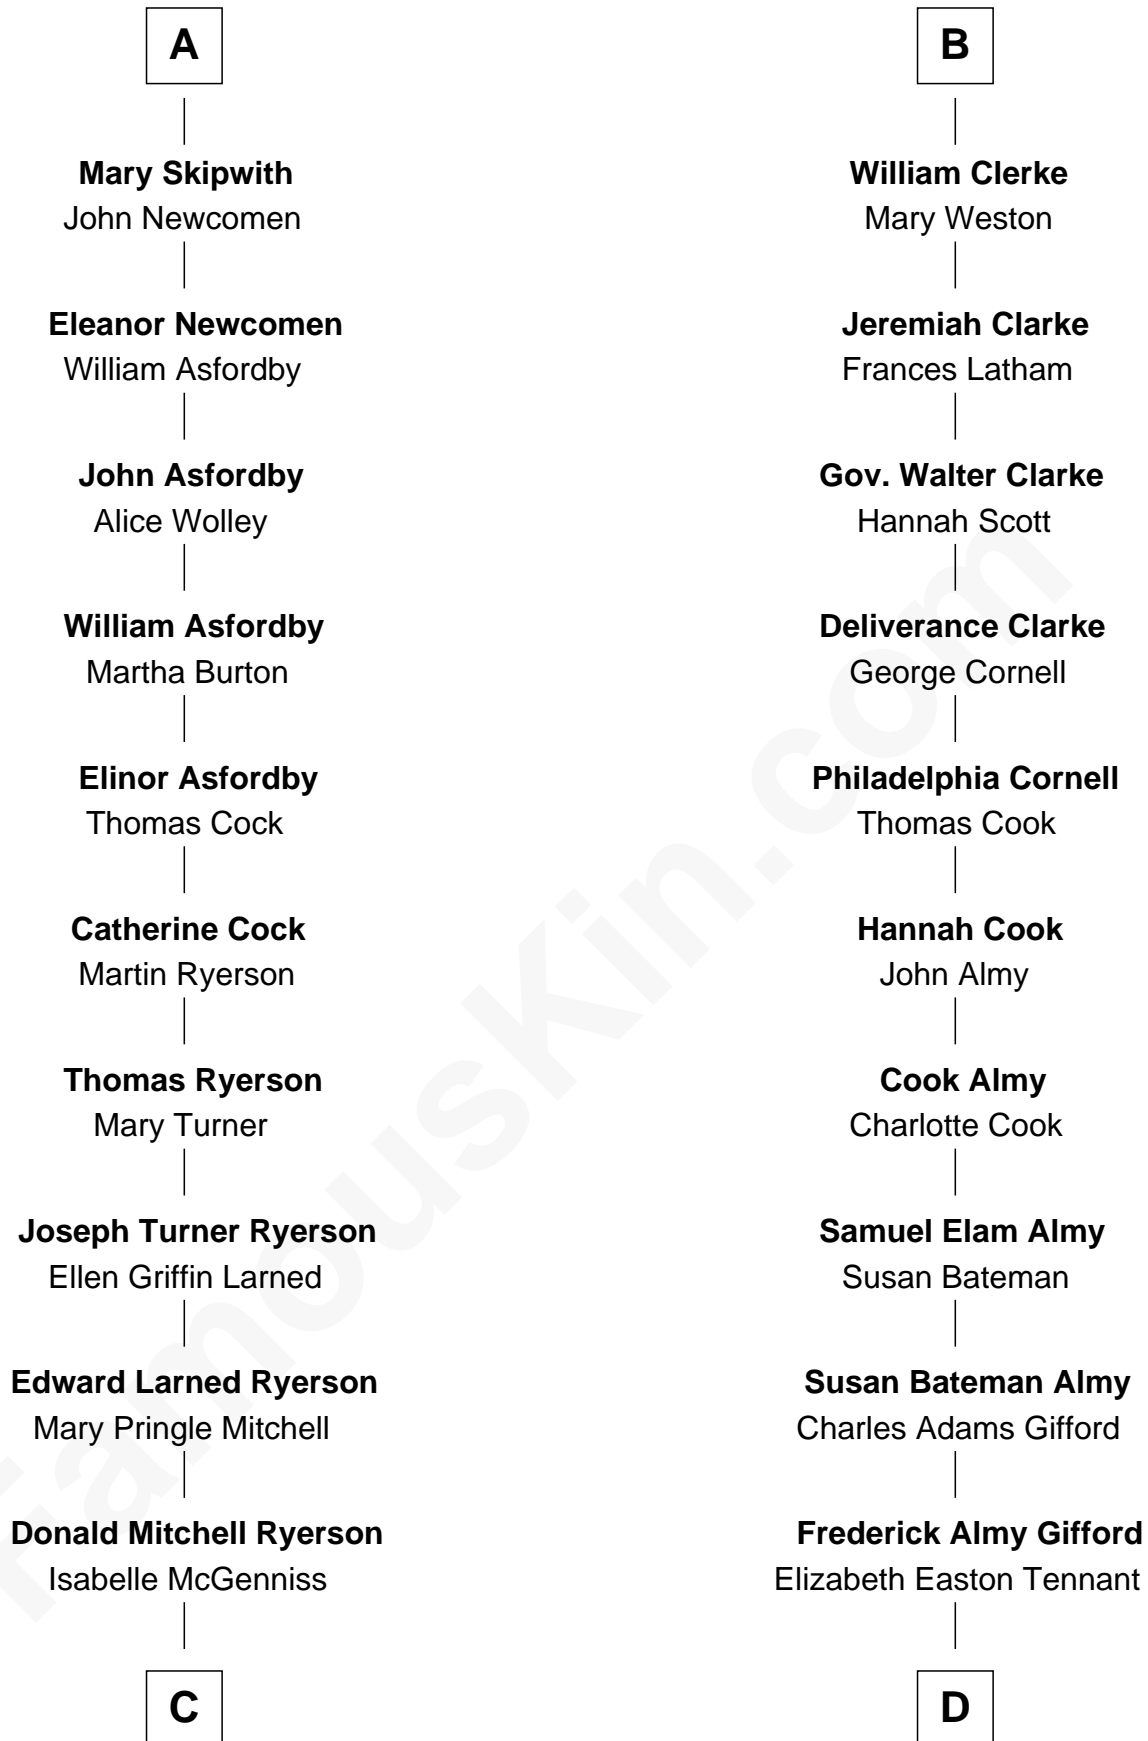

FamousKin.com Relationship Chart of

Paget Brewster

TV Actress

18th cousin 1 time removed of

Marilyn Monroe

Actress, Model, and Singer

John de Welles

Maud de Roos

C

Joan Ryerson

George Washington Wales Brewster

Galen Brewster

Hathaway Tew

Paget Brewster

TV Actress

D

Charles Stanley Gifford

Gladys Pearl Monroe

Marilyn Monroe

Actress, Model, and Singer

FamousKin.com