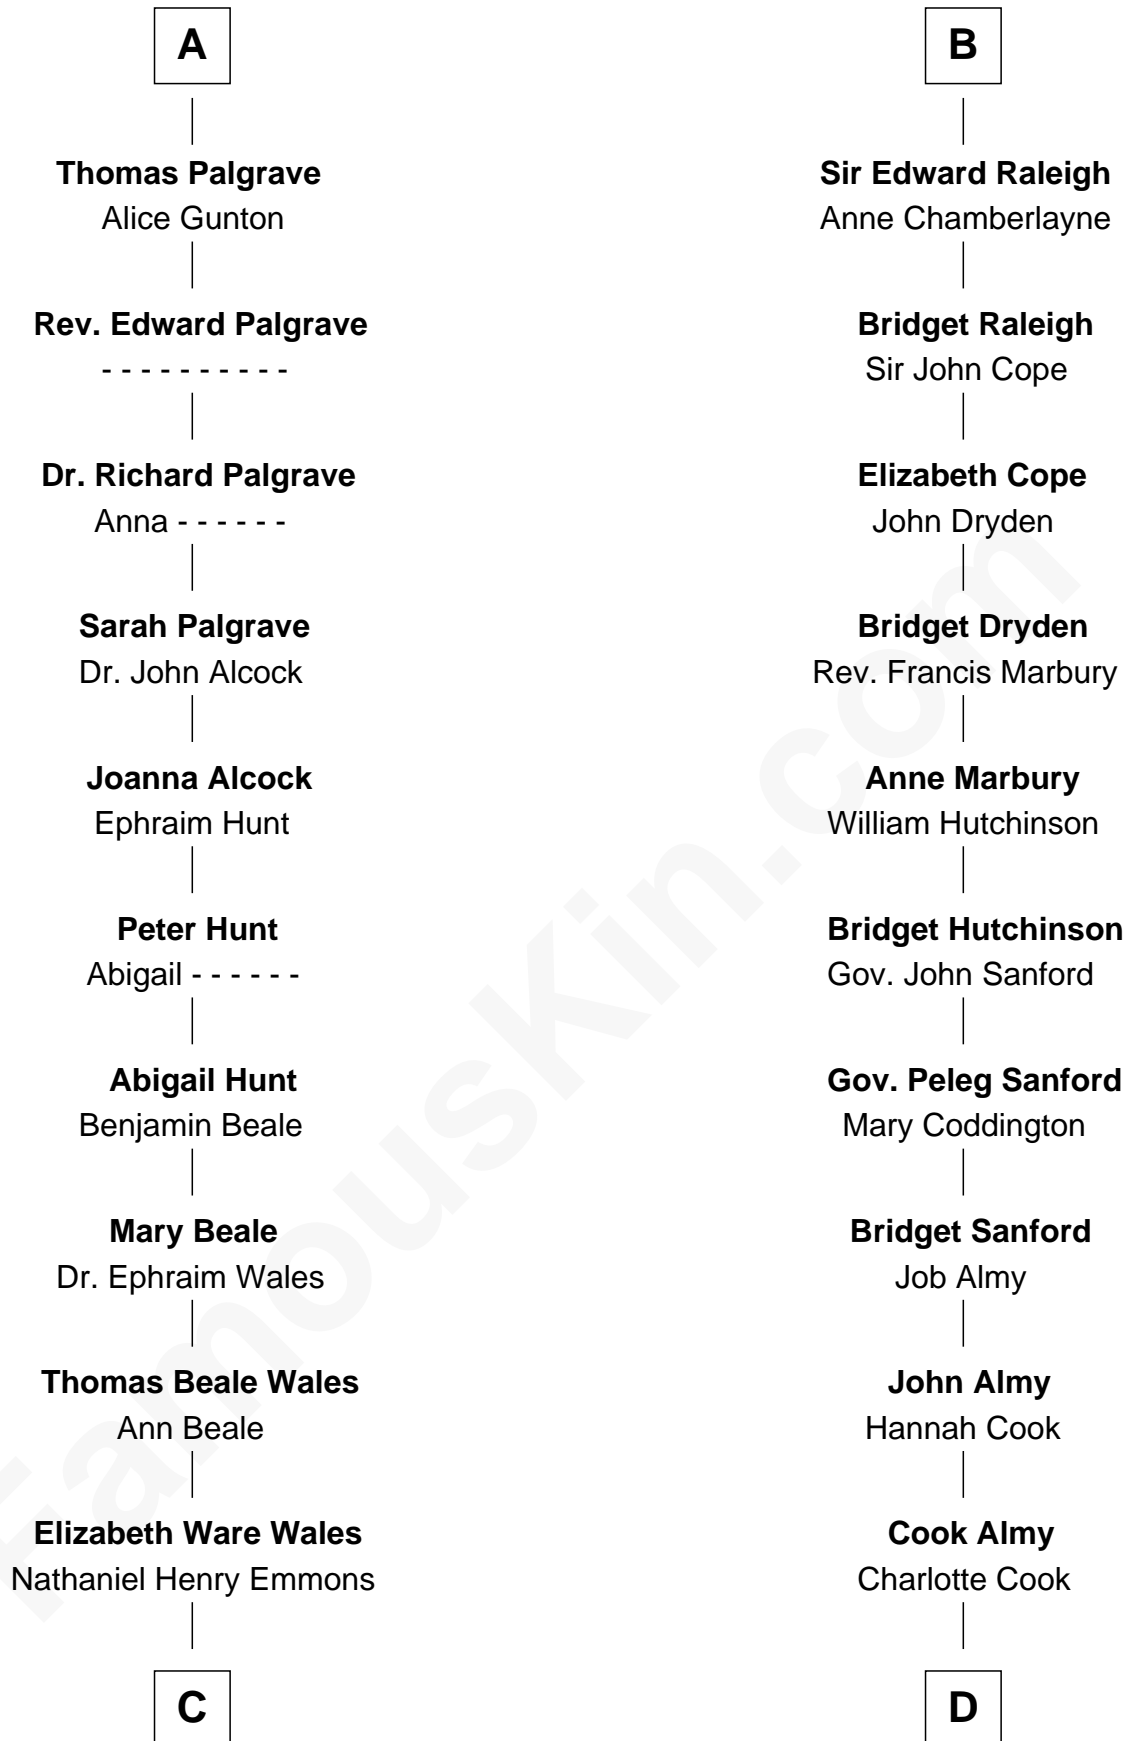

FamousKin.com Relationship Chart of

Paget Brewster

TV Actress

21st cousin of

Marilyn Monroe

Actress, Model, and Singer

Humphrey de Bohun

Elizabeth Plantagenet

Sir William de Bohun
Elizabeth de Badlesmere

Elizabeth de Bohun
Sir Richard Fitzalan

Elizabeth Fitzalan
Sir Robert Goushill

Elizabeth Goushill
Sir Robert Wingfield

Elizabeth Wingfield
Sir William Brandon

Eleanor Brandon
John Glemham

Anne Glemham
Henry Palgrave

A

Eleanor de Bohun
Sir James le Boteler

Pernel le Boteler
Sir Gilbert Talbot

Sir Richard Talbot
Ankaret le Strange

Mary Talbot
Sir Thomas Greene

Sir Thomas Greene
Phillippa Ferrers

Elizabeth Greene
William Raleigh

Sir Edward Raleigh
Margaret Verney

B

C

Ann Wales Emmons

Benjamin Brewster

Dr. George Washington Wales Brewster

Ellen Mackenzie Hodge