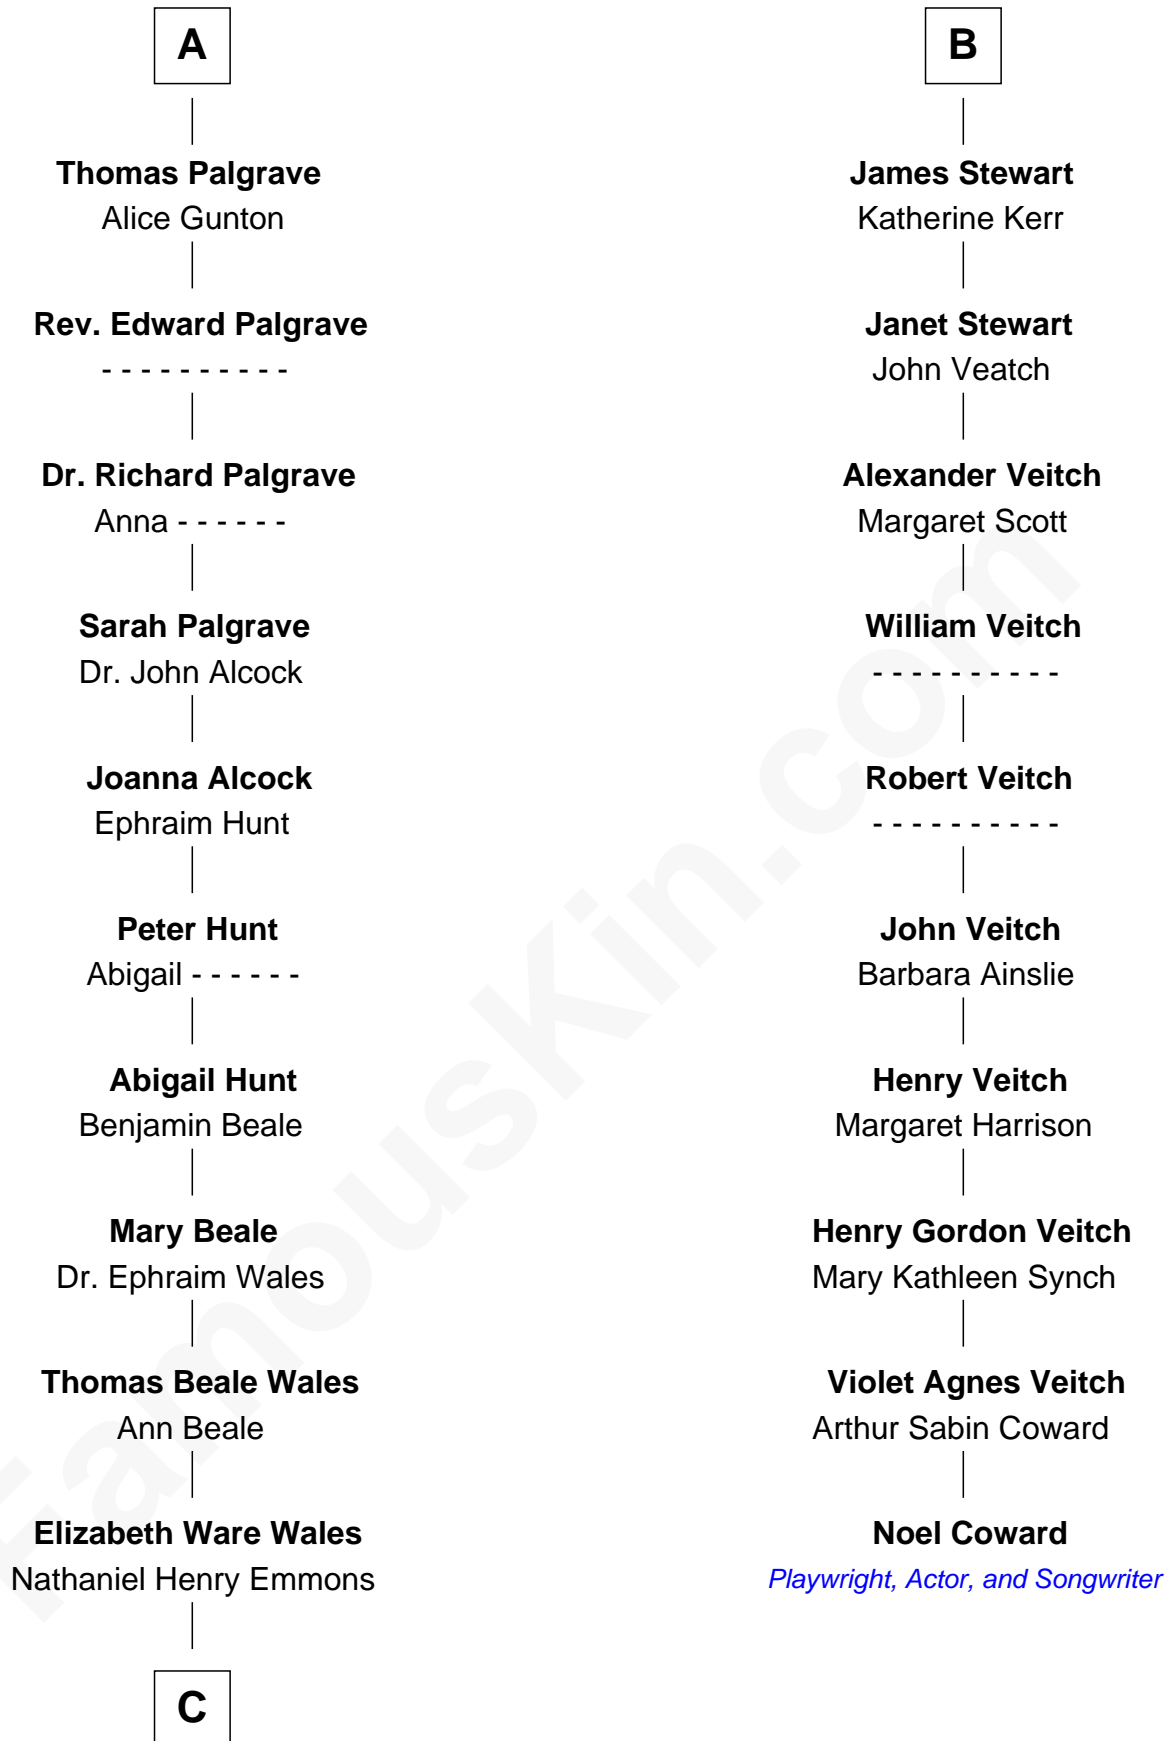

FamousKin.com Relationship Chart of

Paget Brewster

TV Actress

16th cousin 5 times removed of

Noel Coward

Playwright, Actor, and Songwriter

Henry Plantagenet

Maud de Chaworth

Eleanor Plantagenet

Richard Fitzalan

Sir Richard Fitzalan

Elizabeth de Bohun

Elizabeth Fitzalan

Sir Robert Goushill

Elizabeth Goushill

Sir Robert Wingfield

Margaret - - - - -

James Stewart

Catherine Rutherford

William Stewart

Christian Hay

B

C

Ann Wales Emmons

Benjamin Brewster

Dr. George Washington Wales Brewster

Ellen Mackenzie Hodge

George Washington Wales Brewster

Joan Ryerson

Galen Brewster

Hathaway Tew

Paget Brewster