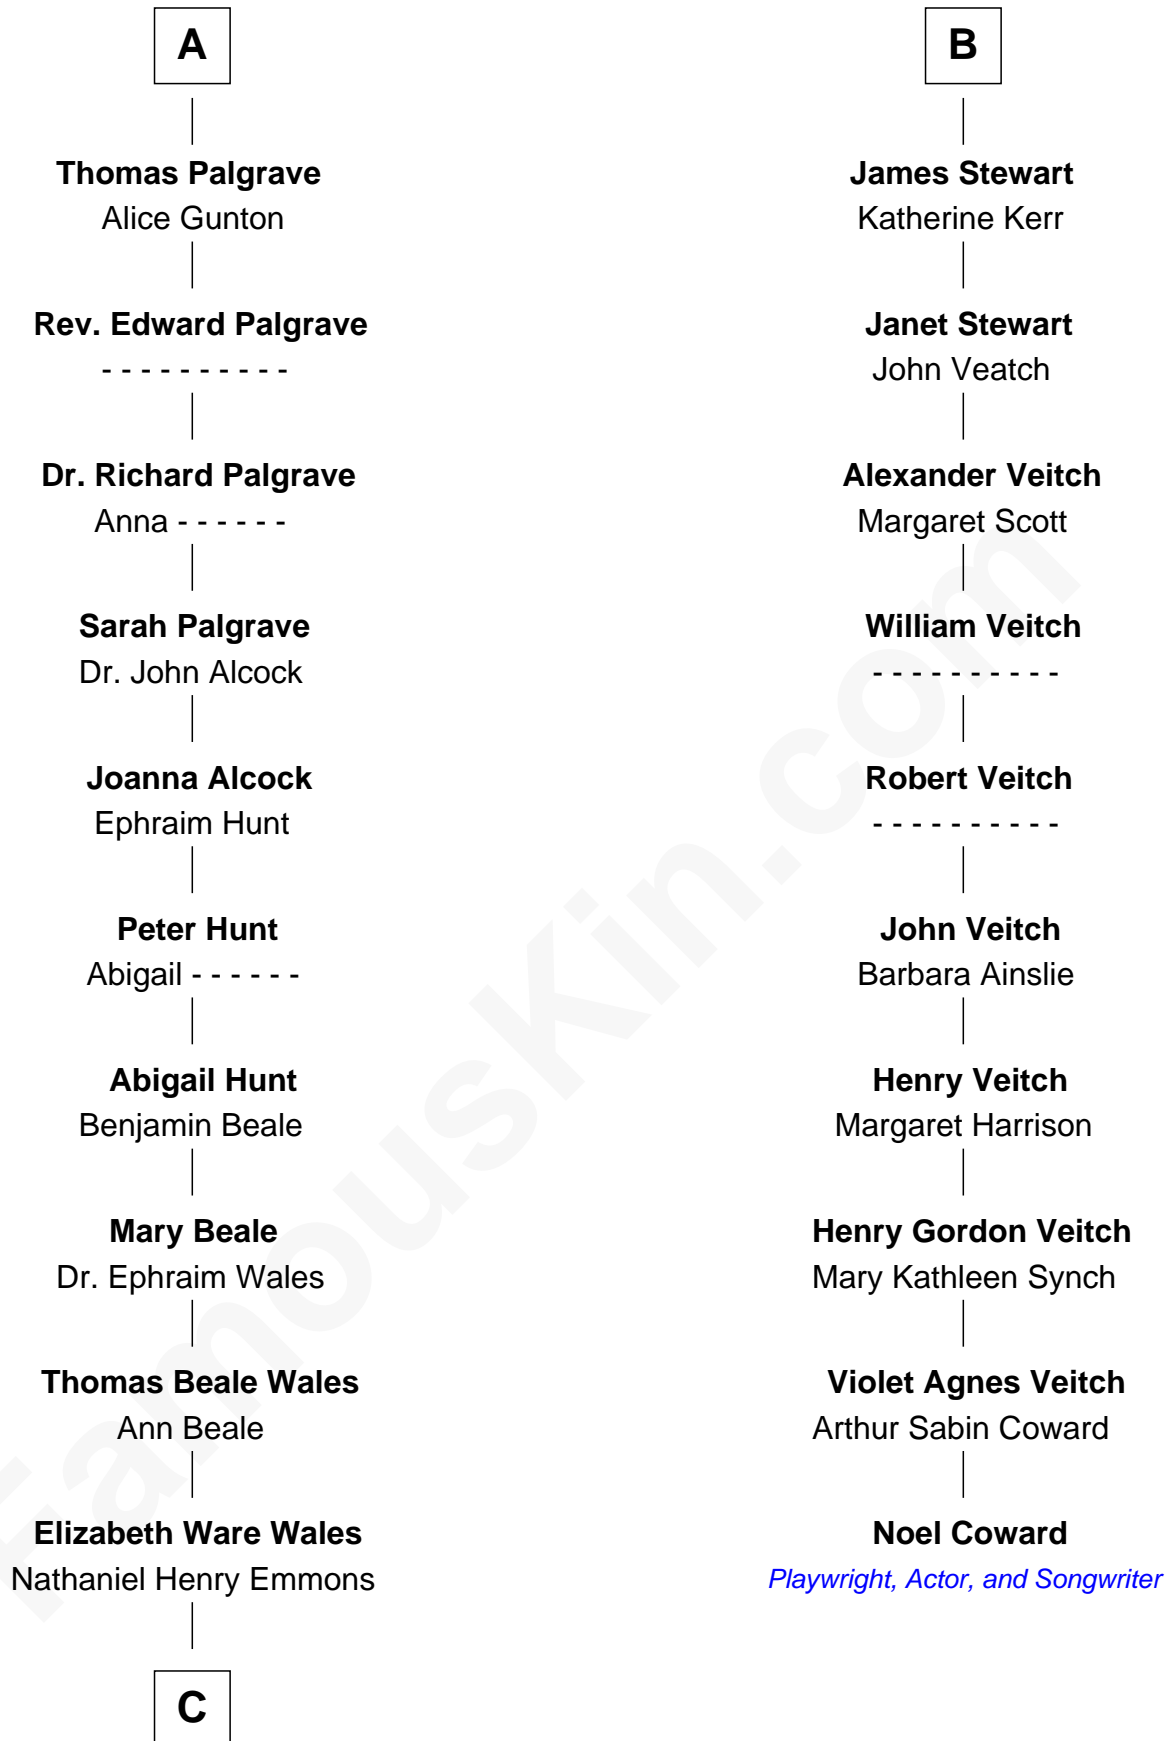

FamousKin.com Relationship Chart of

Paget Brewster

TV Actress

16th cousin 5 times removed of

Noel Coward

Playwright, Actor, and Songwriter

Edmund Fitzalan

Alice de Warenne

Richard Fitzalan
Eleanor Plantagenet

Sir Richard Fitzalan
Elizabeth de Bohun

Elizabeth Fitzalan
Sir Robert Goushill

Elizabeth Goushill
Sir Robert Wingfield

Elizabeth Wingfield
Sir William Brandon

Eleanor Brandon
John Glemham

Anne Glemham
Henry Palgrave

A

Richard Fitzalan
Eleanor Plantagenet

Alice Fitzalan
Sir Thomas de Holand

Margaret de Holand
Sir John Beaufort

Joan Beaufort
Sir James Stewart

Sir James Stewart
Margaret - - - - -

James Stewart
Catherine Rutherford

William Stewart
Christian Hay

B

C

Ann Wales Emmons

Benjamin Brewster

Dr. George Washington Wales Brewster

Ellen Mackenzie Hodge